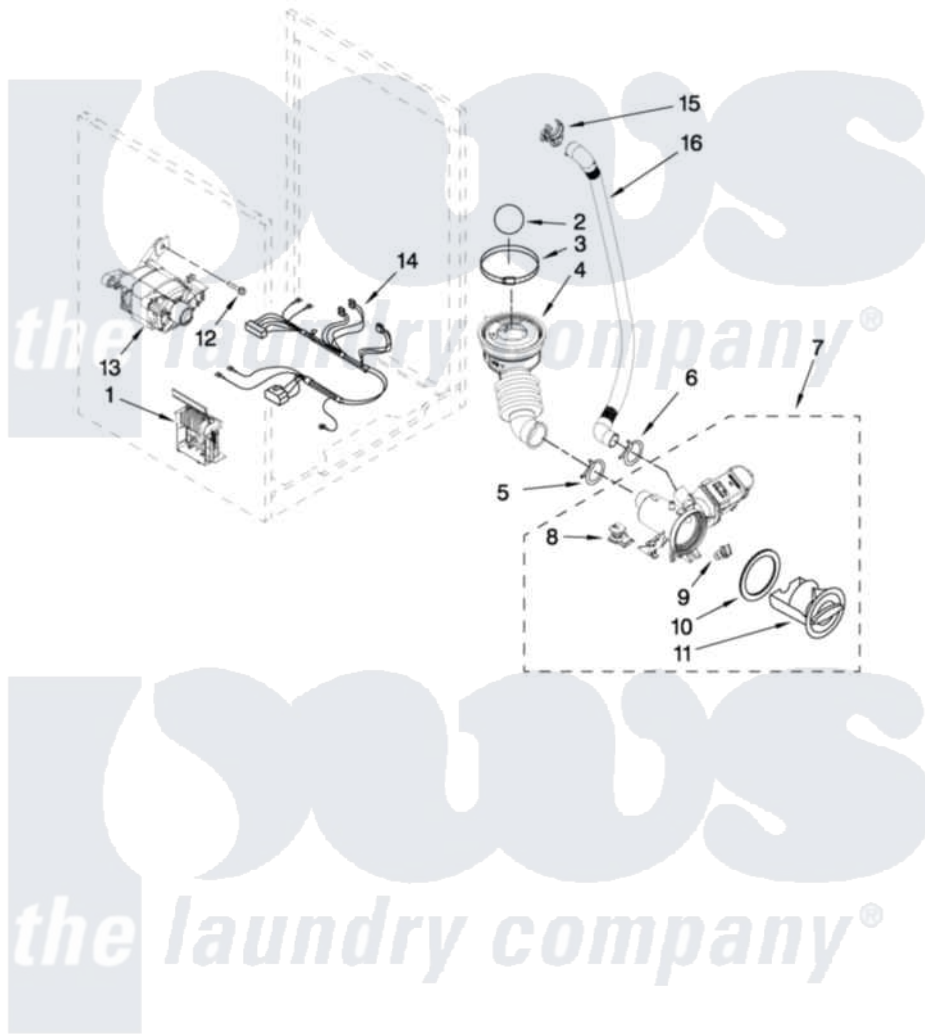

Maytag MHWE300VW13 06 - PUMP AND MOTOR PARTS

PUMP AND MOTOR PARTS

For Model: MHWE300VW13
(White)

W10316115

9

Maytag [Residential Maytag MHWE300VW13 Washer Parts](#) Parts Diagram 06 - PUMP AND MOTOR PARTS

[Click on the part number to view part](#)

Item	Original Part Number	Replaced By	Status	Part Description
1	8183196			Motor Control Unit
2	W10121657			Ball
3	8181734	696392		Hose Clamp
4	8181732			Hose, Tub To Pump
5	8181753	285655		Clamp, Hose
6	8181752	3367052		Clamp, Hose
7	8182821	280187		Pump-Water
8	8182820			Grommet, Damper
9	8182816			Grommet, Damper
10	8181736			Seal, Filter Cap
11	8183027			Cap, Filter
12	W10128585			Bolt, Motor
13	8182793			Motor, Drive
14	W10189680			Harness, Motor
15	8182209			Retainer, Drain Hose
16	8181740	W10003250		Hose, Drain-Inner