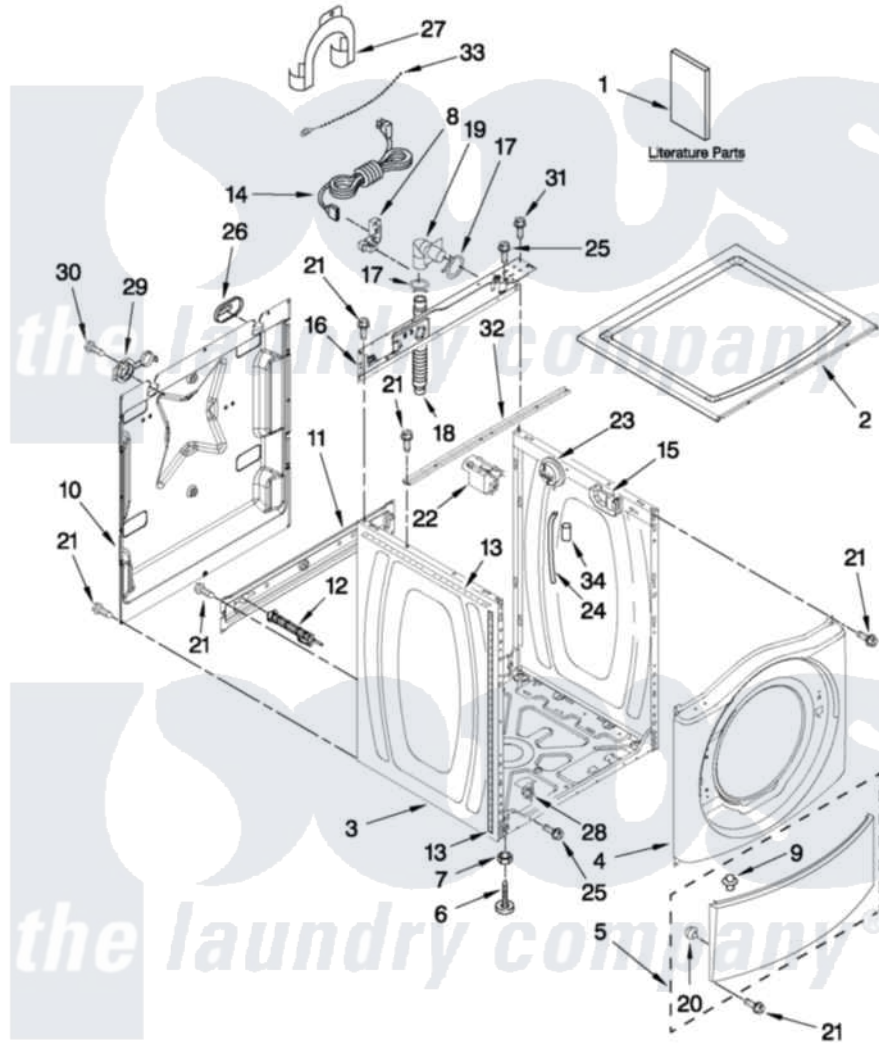

Maytag MHWE301YG00 01 - TOP AND CABINET PARTS

MAYTAG

TOP AND CABINET PARTS

For Models: MHWE301YW00, MHWE301YG00
(White) (Cosmetallic)

AUTOMATIC
WASHER

FOR ORDERING INFORMATION REFER TO PARTS PRICE LIST

6-11 Printed in U.S.A. (drd)(bay)

1

Part No. W10411372 Rev. A

Maytag [Residential Maytag MHWE301YG00 Washer Parts](#) Parts Diagram 01 - TOP AND CABINET PARTS

[Click on the part number to view part](#)

Item	Original Part Number	Replaced By	Status	Part Description
1	W10408696		Not Available	INSTALLATION INSTRUCTIONS
"	W10394275		Not Available	USE & CARE GUIDE
"	W10385295		Not Available	TECH SHEET
"	W10404647		Not Available	ENERGY GUIDE
2	W10303994			Top
"	W10373969			Top
3	W10410294			Cabinet
"	W10410322			Cabinet
4	W10306505			Panel, Front
"	W10373967			Panel, Front
5	8540813	8540664		Toe Panel
"	W10373965			Toe Panel
6	W10245373			Foot, Leveling
7	3359452			Nut, Lock
8	W10110676	8182635		Strain Relief
9	8518891			Rivet

10	W10258341		Panel, Rear
11	W10189657		Brace, Transport
12	W10251449	W10285622	Bolt
13	8318396		Foam-Seal
14	W10205499		Cord, Power
15	8540644		Bracket-Suspension Spring
16	W10299495		Brace, Rear
17	356138		Clamp, Hose
18	W10281257	8181737	Hose, Drain
19	W10003260	8181738	Connector, Hose Outlet
20	238614		Bumper And Isolation
21	W10015090	489442	Screw 3 2217757 Roller, Front
22	W10339736		Filter, Interference
23	W10239066		Switch, Pressure
24	8540294		Hose, Pressure Switch
25	8540479		Screw, Grounding
26	8540268		Cover, Transport
27	8540021	W10280024	U-Bend, Drain Hose
28	W10085220		Microswitch
29	8540728	8182699	Grommet, Cord Support
30	8540727	8182201	Screw, 3 X 8 mm
31	8540329		Screw, 8-18 X 7/16
32	8540721		Brace, Top
33	3347868	W10339879	Tie, Cable
34	2161302	2162499	Sleeve, Suction Line