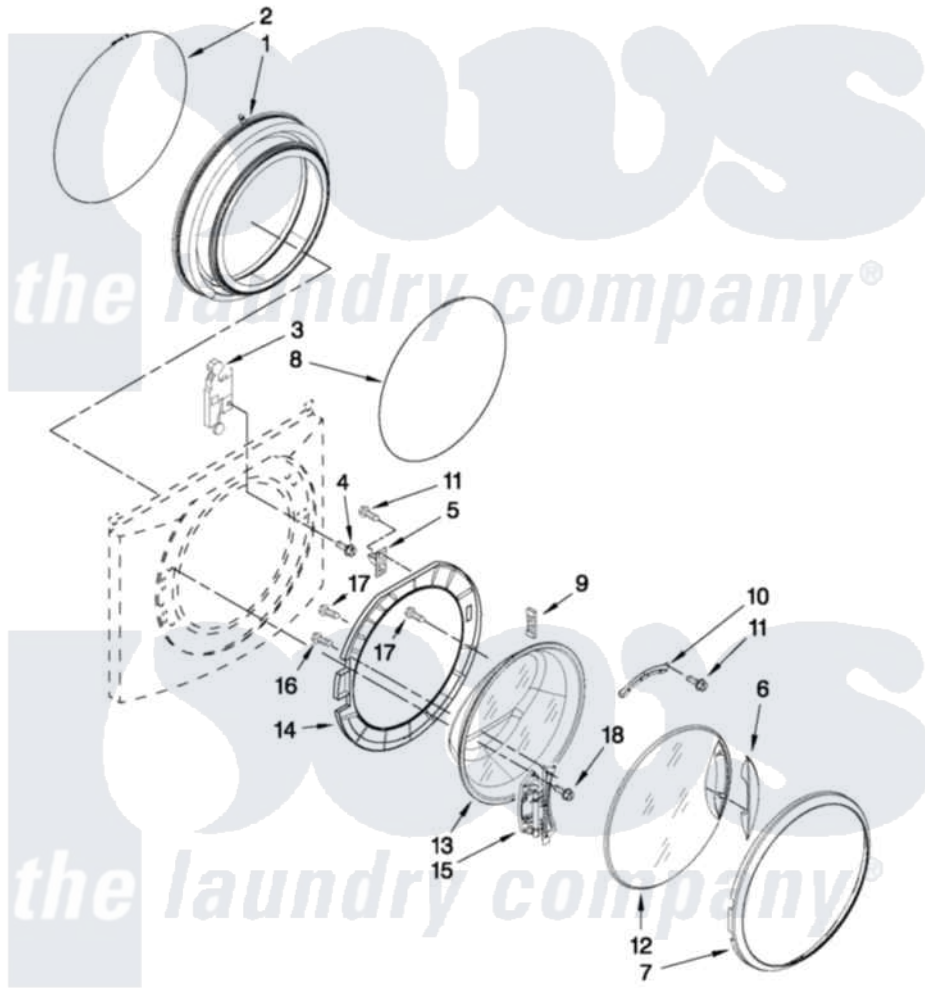

Maytag MHWE301YG00 02 - DOOR AND LATCH PARTS

DOOR AND LATCH PARTS

For Models: MHWE301YW00, MHWE301YG00
(White) (Cosmetallic)

FOR ORDERING INFORMATION REFER TO PARTS PRICE LIST

W10411372

3

Maytag [Residential Maytag MHWE301YG00 Washer Parts](#) Parts Diagram 02 - DOOR AND LATCH PARTS

[Click on the part number to view part](#)

Item	Original Part Number	Replaced By	Status	Part Description
1	W10290499	W10381562		Bellow
2	8540108			Clamp, Bellow To Tub
3	W10253483			Lock, Door
4	8540725			Screw
5	8540221	W10111148		Strike
6	W10082060			Handle, Door
7	W10079810			Trim Ring, Outer Door
8	W10217563			Clamp, Bellow To Front Panel
9	8540115			Clamp, Support
10	8540114			Clamp, Glass
11	8540513	8182214		Screw
12	W10354801			Frame, Door Front Assembly
13	W10205548	W10387885		Glass, Door
14	W10138523			Frame, Door Back Support
15	W10118967			Hinge, Door
16	8540284	8181660		Screw