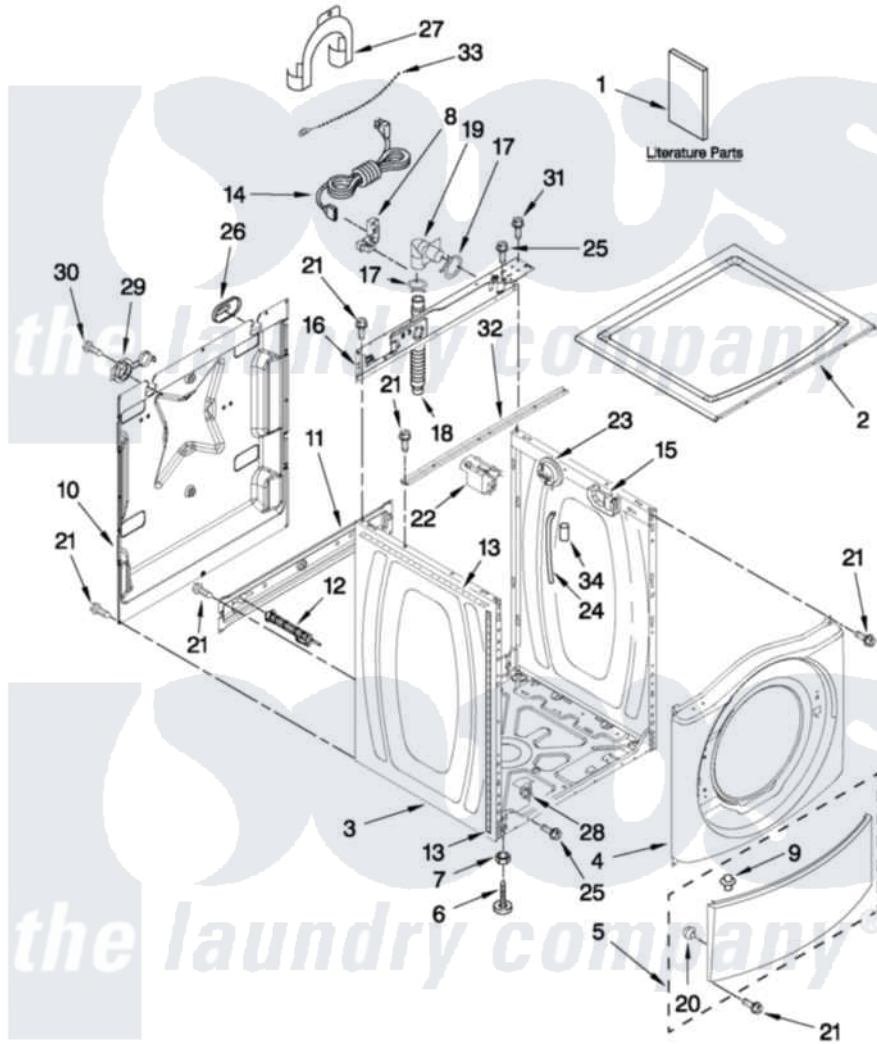

Maytag MHWE301YW00 01 - TOP AND CABINET PARTS

MAYTAG

TOP AND CABINET PARTS

For Models: MHWE301YW00, MHWE301YG00
(White) (Cosmetallic)

AUTOMATIC
WASHER

FOR ORDERING INFORMATION REFER TO PARTS PRICE LIST

6-11 Printed in U.S.A. (drd)(bay)

1

Part No. W10411372 Rev. A

Maytag [Residential Maytag MHWE301YW00 Washer Parts](#) Parts Diagram 01 - TOP AND CABINET PARTS

[Click on the part number to view part](#)

Item	Original Part Number	Replaced By	Status	Part Description
1	W10408696		Not Available	INSTALLATION INSTRUCTIONS
"	W10394275		Not Available	USE & CARE GUIDE
"	W10385295		Not Available	TECH SHEET
"	W10404647		Not Available	ENERGY GUIDE
2	W10303994			Top
"	W10373969			Top
3	W10410294			Cabinet
"	W10410322			Cabinet
4	W10306505			Panel, Front
"	W10373967			Panel, Front
5	8540813	8540664		Toe Panel
"	W10373965			Toe Panel
6	W10245373			Foot, Leveling
7	3359452			Nut, Lock
8	W10110676	8182635		Strain Relief
9	8518891			Rivet

10	W10258341		Panel, Rear
11	W10189657		Brace, Transport
12	W10251449	W10285622	Bolt
13	8318396		Foam-Seal
14	W10205499		Cord, Power
15	8540644		Bracket-Suspension Spring
16	W10299495		Brace, Rear
17	356138		Clamp, Hose
18	W10281257	8181737	Hose, Drain
19	W10003260	8181738	Connector, Hose Outlet
20	238614		Bumper And Isolation
21	W10015090	489442	Screw 3 2217757 Roller, Front
22	W10339736		Filter, Interference
23	W10239066		Switch, Pressure
24	8540294		Hose, Pressure Switch
25	8540479		Screw, Grounding
26	8540268		Cover, Transport
27	8540021	W10280024	U-Bend, Drain Hose
28	W10085220		Microswitch
29	8540728	8182699	Grommet, Cord Support
30	8540727	8182201	Screw, 3 X 8 mm
31	8540329		Screw, 8-18 X 7/16
32	8540721		Brace, Top
33	3347868	W10339879	Tie, Cable
34	2161302	2162499	Sleeve, Suction Line