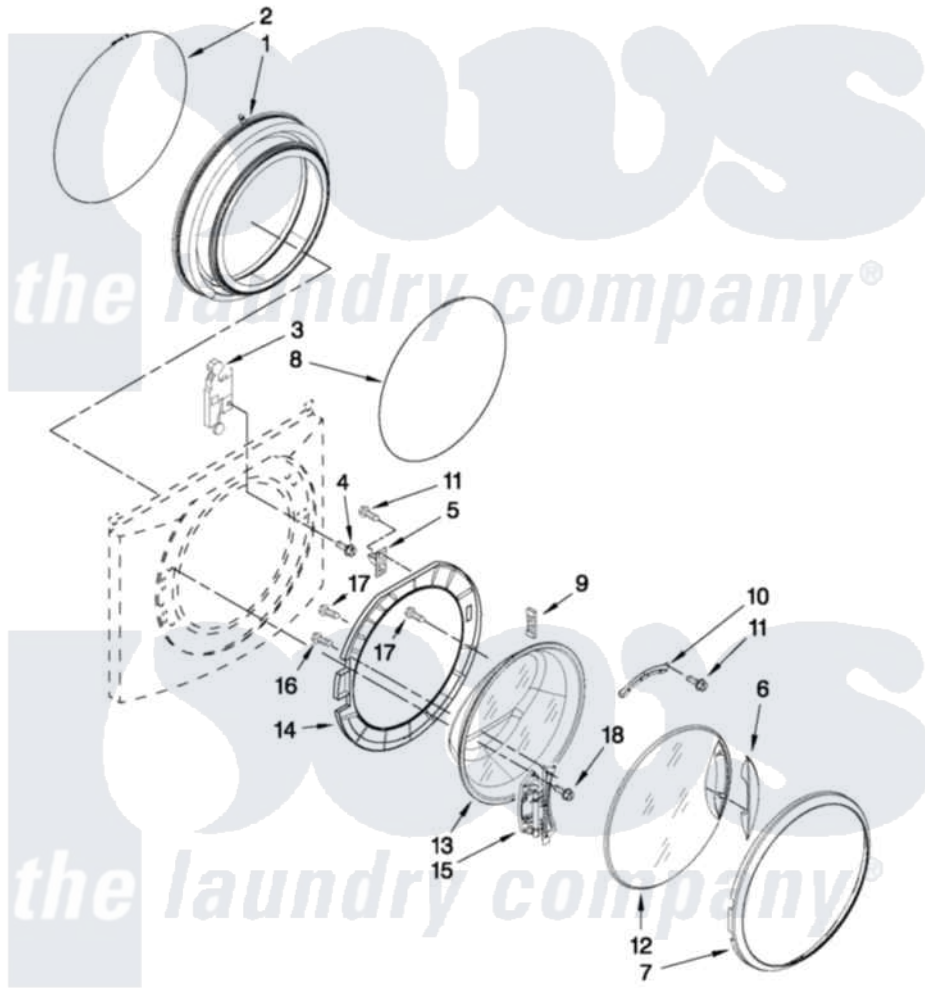

Maytag MHWE301YW00 02 - DOOR AND LATCH PARTS

DOOR AND LATCH PARTS

For Models: MHWE301YW00, MHWE301YG00
(White) (Cosmetallic)

FOR ORDERING INFORMATION REFER TO PARTS PRICE LIST

W10411372

3

Maytag [Residential Maytag MHWE301YW00 Washer Parts](#) Parts Diagram 02 - DOOR AND LATCH PARTS
Click on the part number to view part

Item	Original Part Number	Replaced By	Status	Part Description
1	W10290499	W10381562		Bellow
2	8540108			Clamp, Bellow To Tub
3	W10253483			Lock, Door
4	8540725			Screw
5	8540221	W10111148		Strike
6	W10082060			Handle, Door
7	W10079810			Trim Ring, Outer Door
8	W10217563			Clamp, Bellow To Front Panel
9	8540115			Clamp, Support
10	8540114			Clamp, Glass
11	8540513	8182214		Screw
12	W10354801			Frame, Door Front Assembly
13	W10205548	W10387885		Glass, Door
14	W10138523			Frame, Door Back Support
15	W10118967			Hinge, Door
16	8540284	8181660		Screw