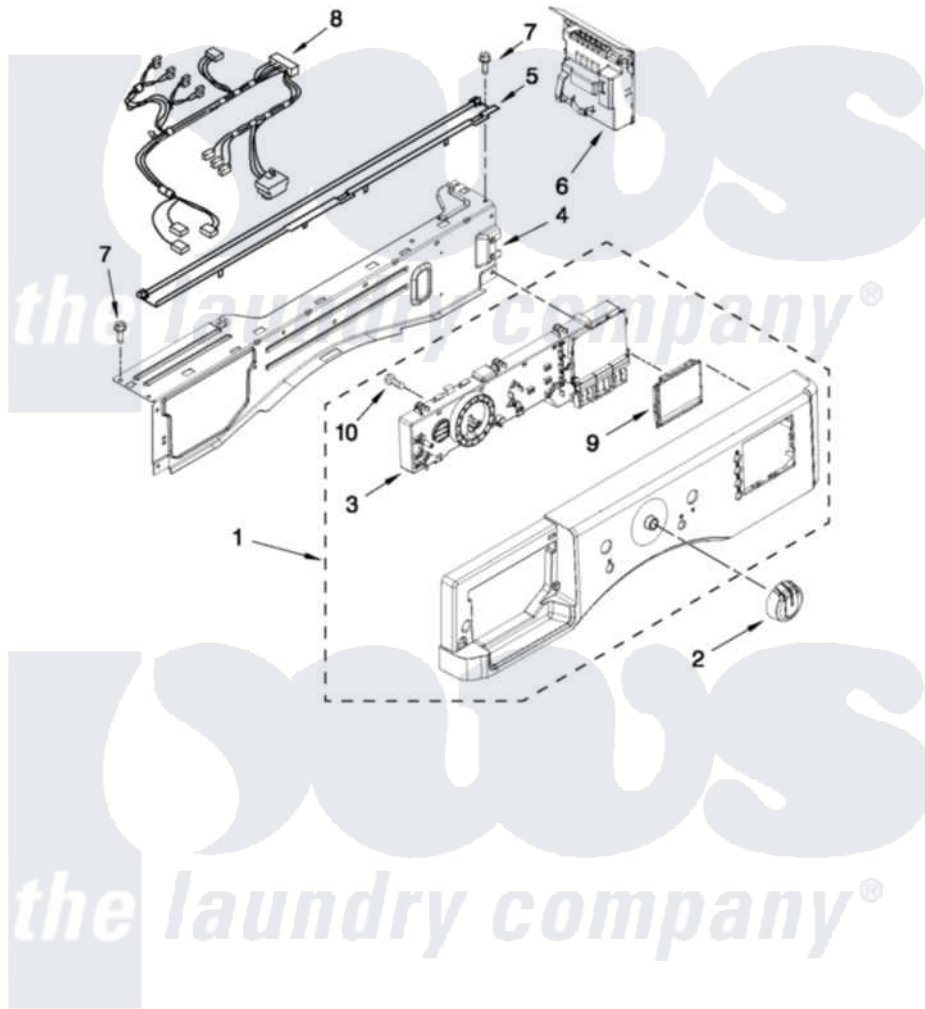

Maytag MHWE301YW00 03 - CONTROL PANEL PARTS

CONTROL PANEL PARTS

For Models: MHWE301YW00, MHWE301YG00
(White) (Cosmetallic)

FOR ORDERING INFORMATION REFER TO PARTS PRICE LIST

4

W10411372

[Maytag Residential Maytag MHWE301YW00 Washer Parts](#) Parts Diagram 03 - CONTROL PANEL PARTS
Click on the part number to view part

Item	Original Part Number	Replaced By	Status	Part Description
1	W10360640			Console
"	W10372883			Console
2	W10251384			Knob, Control
3	W10362705			User Interface
4	W10240776			Brace, Top Front
5	8540839			Channel, Water
6	W10373844			Microcomputer, Machine Control
7	W10015090	489442		Screw 3 2217757 Roller, Front
8	W10323100			Harness, Main Wiring
9	W10215794			Window, Console Display
10	W10006580			Screw, M3-1.12 X12 Pn 6l Spl