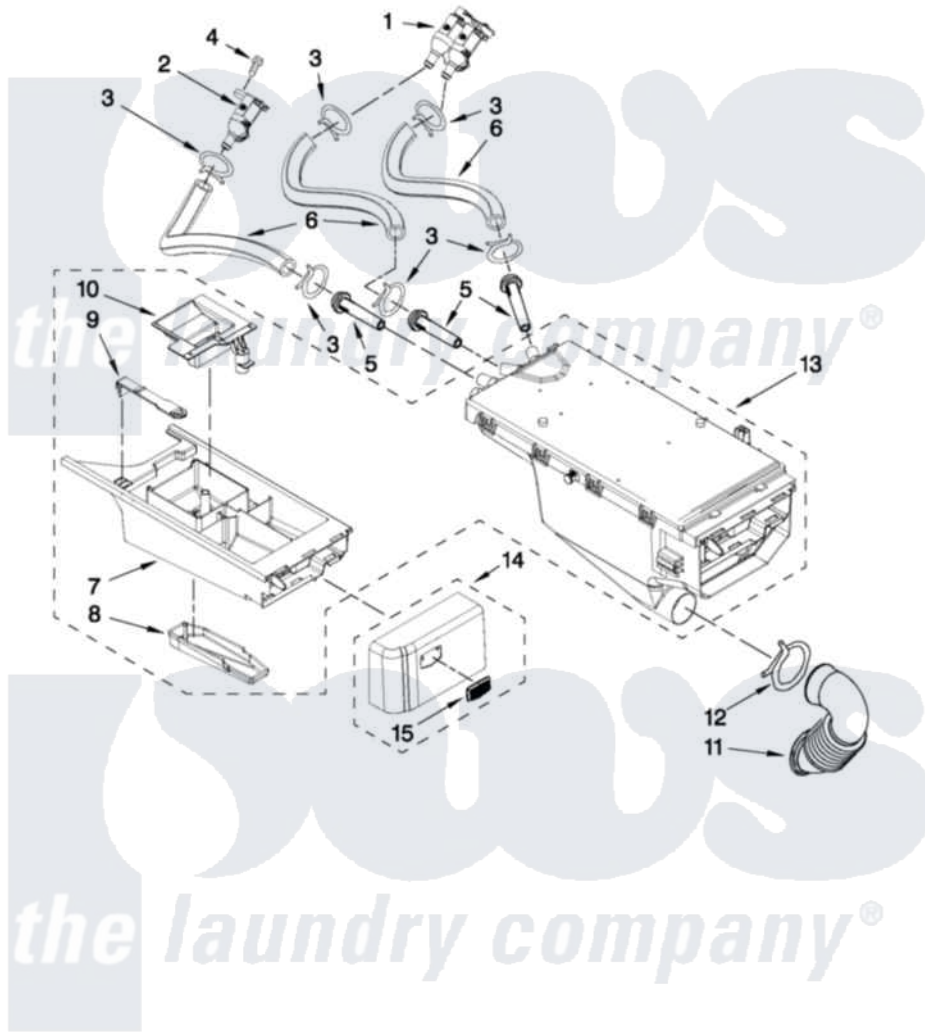

# Maytag MHWE301YW00 04 - DISPENSER PARTS

## DISPENSER PARTS

For Models: MHWE301YW00, MHWE301YG00  
(White) (Cosmetallic)

FOR ORDERING INFORMATION REFER TO PARTS PRICE LIST

W10411372

5

Maytag [Residential Maytag MHWE301YW00 Washer Parts](#) Parts Diagram 04 - DISPENSER PARTS  
Click on the part number to view part

Item	Original Part Number	Replaced By	Status	Part Description
1	<a href="#">W10212596</a>			Valve, Water Inlet
2	<a href="#">W10212598</a>			Valve, Water Inlet
3	370450	<a href="#">596669</a>		Clamp, Manifold
4	8540513	<a href="#">8182214</a>		Screw
5	<a href="#">8183181</a>			Nozzle, Inlet
6	<a href="#">W10212611</a>			Hose, Valve To Dispenser
7	<a href="#">8540402</a>			Drawer, Detergent
8	<a href="#">8540399</a>			Cover, Detergent Drawer
9	W10003170	<a href="#">8181721</a>		Hook, Drawer
10	<a href="#">8540429</a>			Siphon, Bleach/Softener
11	<a href="#">8540063</a>			Hose, Dispenser To Tub
12	<a href="#">8281276</a>			Clamp, Hose
13	<a href="#">W10399327</a>			Dispenser, Complete
14	<a href="#">W10391773</a>			Handle, Drawer
"	<a href="#">W10391969</a>			Handle, Drawer
15	<a href="#">W10177245</a>			Medallion