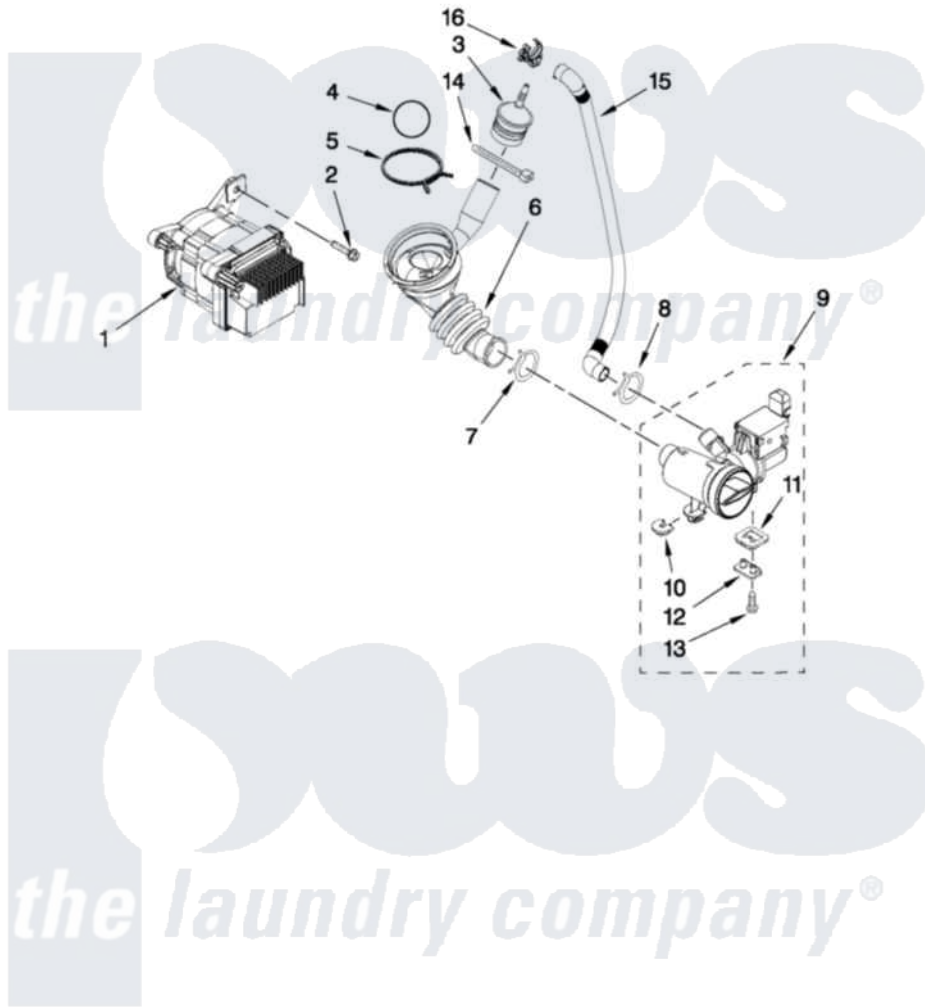

# Maytag MHWE301YW00 05 - PUMP AND MOTOR PARTS

## PUMP AND MOTOR PARTS

For Models: MHWE301YW00, MHWE301YG00  
(White) (Cosmetallic)

FOR ORDERING INFORMATION REFER TO PARTS PRICE LIST

6

W10411372

Maytag [Residential Maytag MHWE301YW00 Washer Parts](#) Parts Diagram 05 - PUMP AND MOTOR PARTS  
Click on the part number to view part

Item	Original Part Number	Replaced By	Status	Part Description
1	<a href="#">W10315848</a>			Motor, Drive
2	<a href="#">8540134</a>			Bolt, Motor
3	<a href="#">W10405608</a>			Air Trap
4	<a href="#">8540013</a>			Ball
5	8181734	<a href="#">696392</a>		Hose Clamp
6	<a href="#">8540012</a>			Hose, Tub To Pump
7	370448	<a href="#">616099</a>		Clamp
8	W10245724	<a href="#">285655</a>		Clamp, Hose
9	<a href="#">W10130913</a>			Pump
10	<a href="#">W10034820</a>			Foot, Rubber
11	<a href="#">W10034830</a>			Foot, Rubber
12	<a href="#">8540033</a>			Cap, Right Foot
13	<a href="#">8533964</a>			Screw, 10-16 X 1.25
14	<a href="#">2262071</a>			Cable Tie
15	<a href="#">W10272563</a>			Hose, Drain- Inner
16	W10003290	<a href="#">8182209</a>		Retainer, Drain Hose