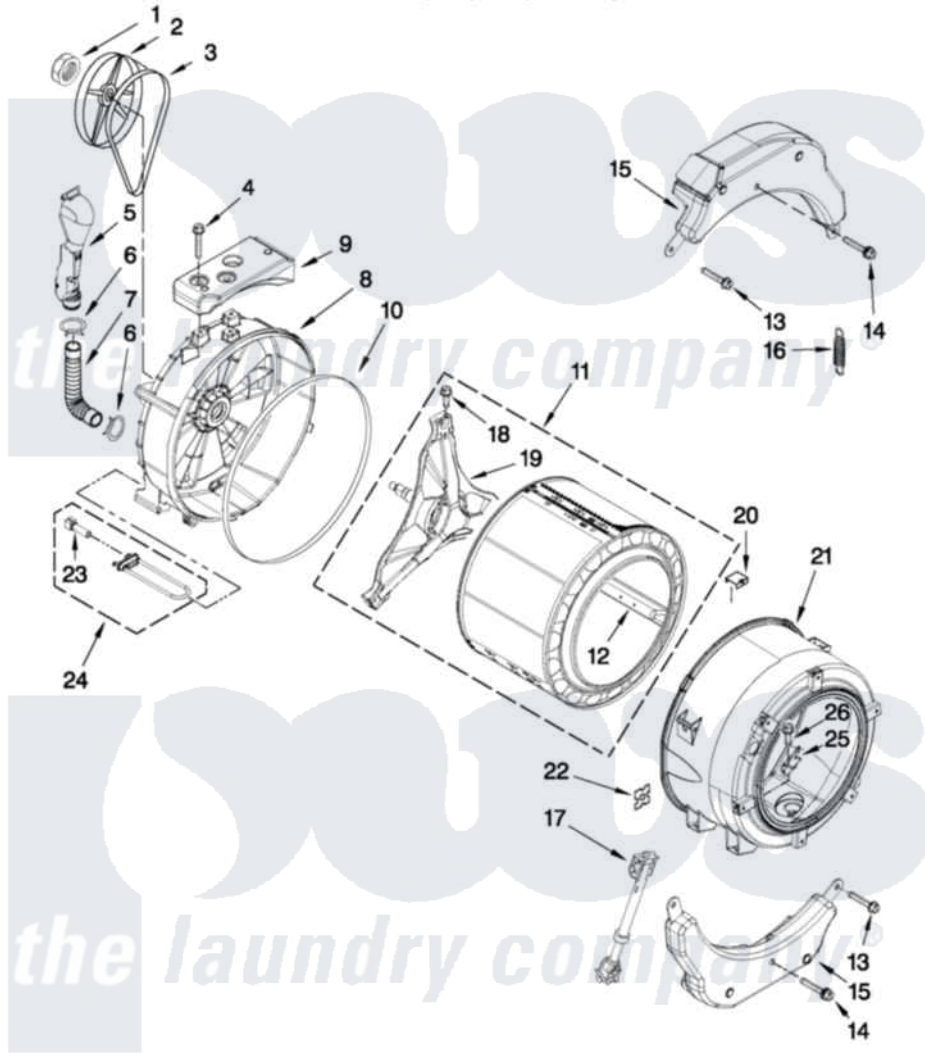

Maytag MHWE301YW00 06 - TUB AND BASKET PARTS

TUB AND BASKET PARTS

For Models: MHWE301YW00, MHWE301YG00
(White) (Cosmetallic)

FOR ORDERING INFORMATION REFER TO PARTS PRICE LIST

W10411372

7

[Maytag Residential Maytag MHWE301YW00 Washer Parts](#) Parts Diagram 06 - TUB AND BASKET PARTS
Click on the part number to view part

Item	Original Part Number	Replaced By	Status	Part Description
1	8533999	W10283361		Nut, Pulley
2	8540088C			Pulley
3	W10260319			Belt, Drive
4	W10246531			Screw, Rear Counterweight
5	W10142720			Pipe, Ventilation
6	8540010	W10208156		Clamp
7	8540019			Hose, Exhaust
8	W10200752	W10285623		Tub-Outer
9	W10200747			Counterweight, Rear
10	8540090	W10111158		Gasket
11	W10205253			Basket, Complete
12	W10112972			Baffle, Tub
13	W10094780	W10182109		Screw-Kit
14	W10259288			Bolt Assembly, Counterweight Center Hole
15	W10223198			Counterweight, Front
16	W10010360	280159		Spring

17	W10015830		Shock Absorber
18	8540382		Screw
19	W10202464		Crosspiece Assembly
20	8540092		Clamp, Tub
21	W10289874	W10305749	Tub-Outer
22	8540072	8182512	Nut, Push-In
23	W10176659	8181705	Ntc
24	W10253993	8182666	Element, Heating
25	8540322		Bracket, Heating Element
26	8540880	8182214	Screw