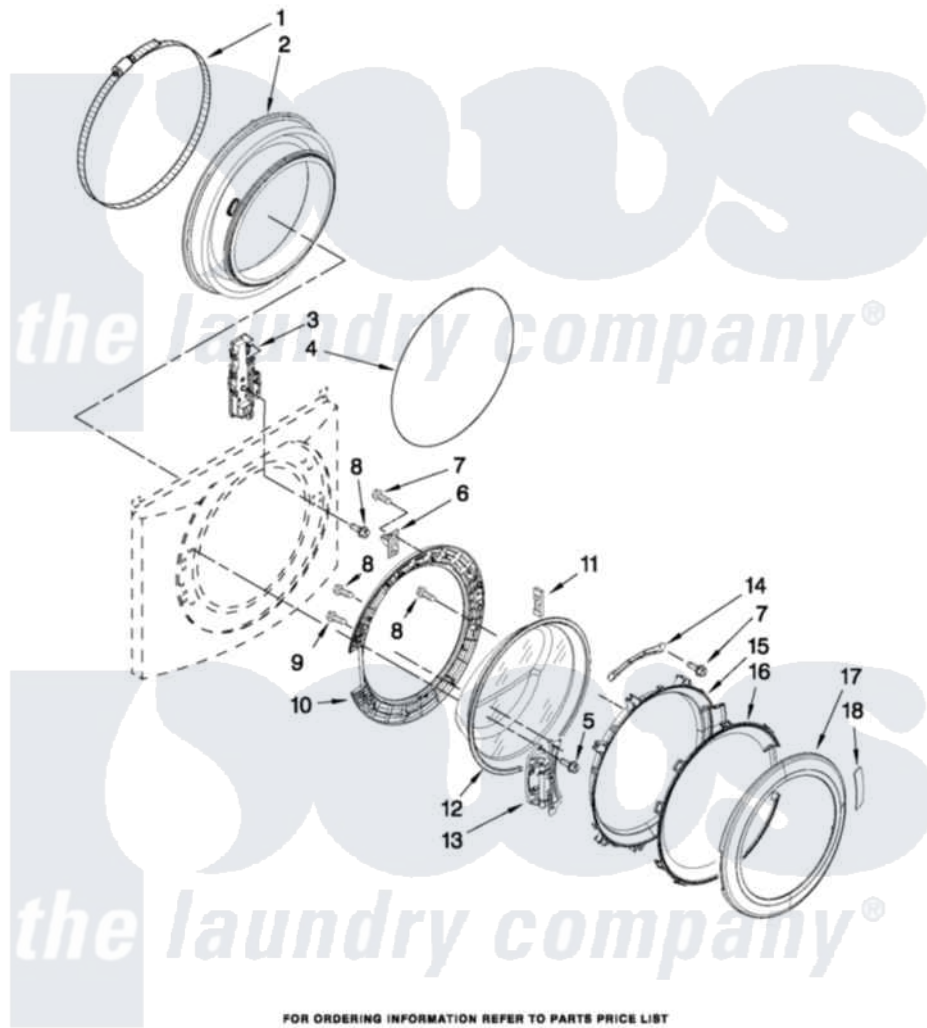

Maytag MHWE400WJ00 02 - DOOR AND LATCH PARTS

DOOR AND LATCH PARTS

For Models: MHWE400WW00, MHWE400WR00, MHWE400WJ00
(White) (Red) (Oxide)

W10282009

FOR ORDERING INFORMATION REFER TO PARTS PRICE LIST

3

Maytag [Residential Maytag MHWE400WJ00 Washer Parts](#) Parts Diagram 02 - DOOR AND LATCH PARTS
Click on the part number to view part

Item	Original Part Number	Replaced By	Status	Part Description
1	8182210			Clamp, Bellow
2	8182119			Bellow
3	8183270			Lock, Door
4	8182211			Clamp, Bellow To Front Panel
5	8181760	8540725		Screw
6	8183198	W10217552		Hook, Door
7	8181758	8182214		Screw
8	8181661			Screw, Actuator
9	8181660			Screw
10	8183195			Frame, Door Back Support
11	8181659	W10128586		Clamp, Glass Support
12	8181655			Glass, Door
13	8183202			Hinge, Door
14	W10295703			Clamp, Glass
15	8183256			Frame, Door Front Support
16	W10248071	W10153278		Screen, Door