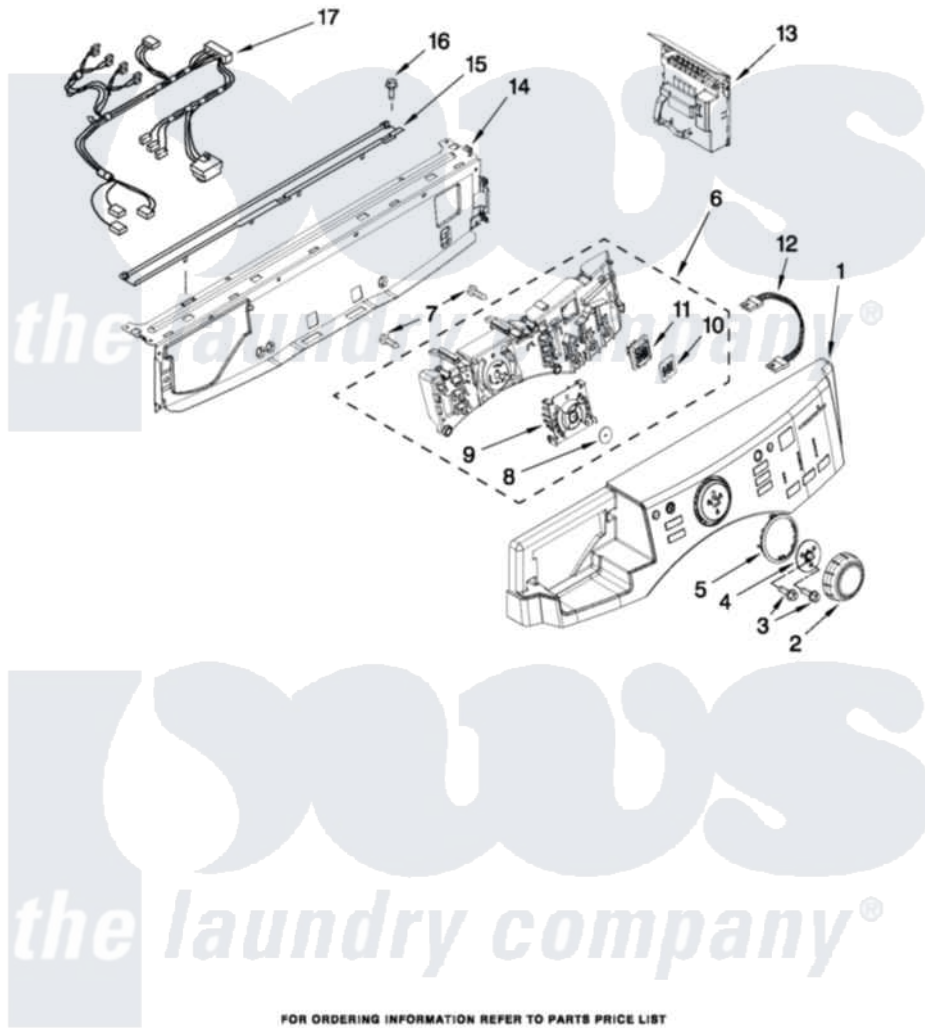

Maytag MHWE400WJ00 03 - CONTROL PANEL PARTS

CONTROL PANEL PARTS

For Models: MHWE400WW00 (White) MHWE400WR00 (Red) MHWE400WJ00 (Oxide)

FOR ORDERING INFORMATION REFER TO PARTS PRICE LIST

Maytag Residential Maytag MHWE400WJ00 Washer Parts Parts Diagram 03 - CONTROL PANEL PARTS
 Click on the part number to view part

Item	Original Part Number	Replaced By	Status	Part Description
1	W10294895			Panel-Control
"	W10294896			Panel-Control
"	W10294897			Panel-Control
2	W10248116	W10164576		Knob, Assembly
3	8181758	8182214		Screw
4	W10248117	W10172298		Bushing, Knob
5	W10248122			Light Guide, Cycle
6	W10283517			User Interface
7	8181661			Screw, Actuator
8	W10248120	8572039		Seal, User Interface
9	W10248121			Light Guide- Cycle, Internal
10	W10248118			Foil-Display
11	W10248119			Light Guide- Display
12	W10283465			Harness, Wiring
13	W10283520			Microcomputer, Machine Control
14	8183203	W10059240		Brace, Front Top

15 [8183204](#)

Channel, Water

16 8181756

[488729](#)

Screw

17 [W10294894](#)

Harness, Wiring