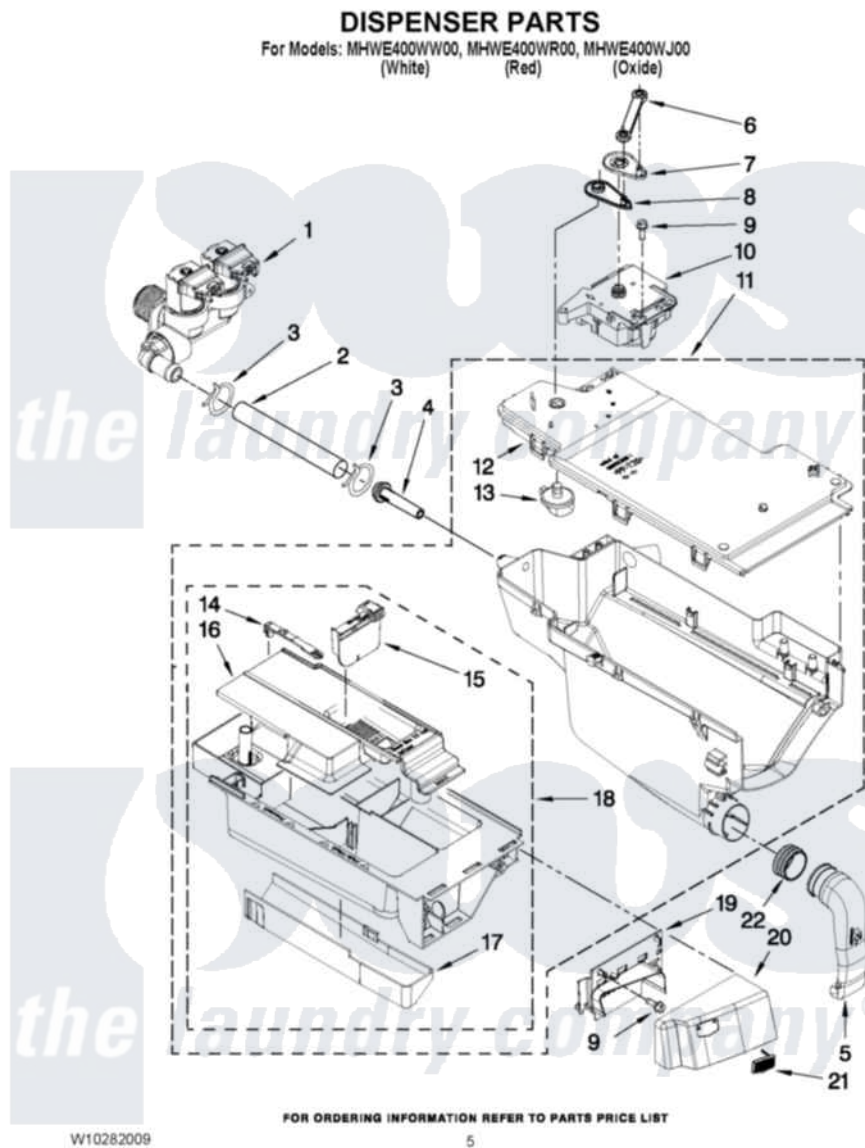

Maytag MHWE400WJ00 04 - DISPENSER PARTS

Maytag Residential Maytag MHWE400WJ00 Washer Parts Parts Diagram 04 - DISPENSER PARTS
Click on the part number to view part

Item	Original Part Number	Replaced By	Status	Part Description
1	W10289387			Valve, Water Inlet
2	W10291582			Hose, Inlet Valve To Dispenser
3	8181751	489503		Clamp
4	8183181			Nozzle, Inlet
5	8181718			Tube, Dispenser To Bellow
6	8183183			Lever, Water Distribution
7	8183184			Cam, Actuator
8	W10161052			Lever, Water Distribution
9	8181661			Screw, Actuator
10	W10283468	W10352973		Actuator
11	W10157886			Dispenser, Complete
12	W10164400			Plate, Distribution
13	8181712			Nozzle, Distribution
14	8181721			Hook, Drawer
15	W10121596			Separator, With Selection Slider

16	W10121598		Syphon, Bleach/Softener
17	8183179		Cover, Detergent Drawer
18	8183173		Drawer, Detergent
19	W10248111		Bracket, Handle Fixation
"	W10289412		Bracket, Handle Fixation
"	W10289408		Bracket, Handle Fixation
20	W10294899	W10295933	Handle
"	W10294900	W10295934	Handle
"	W10294903	W10295935	Handle
21	W10248108	W10177245	Medallion
22	8181747		Seal