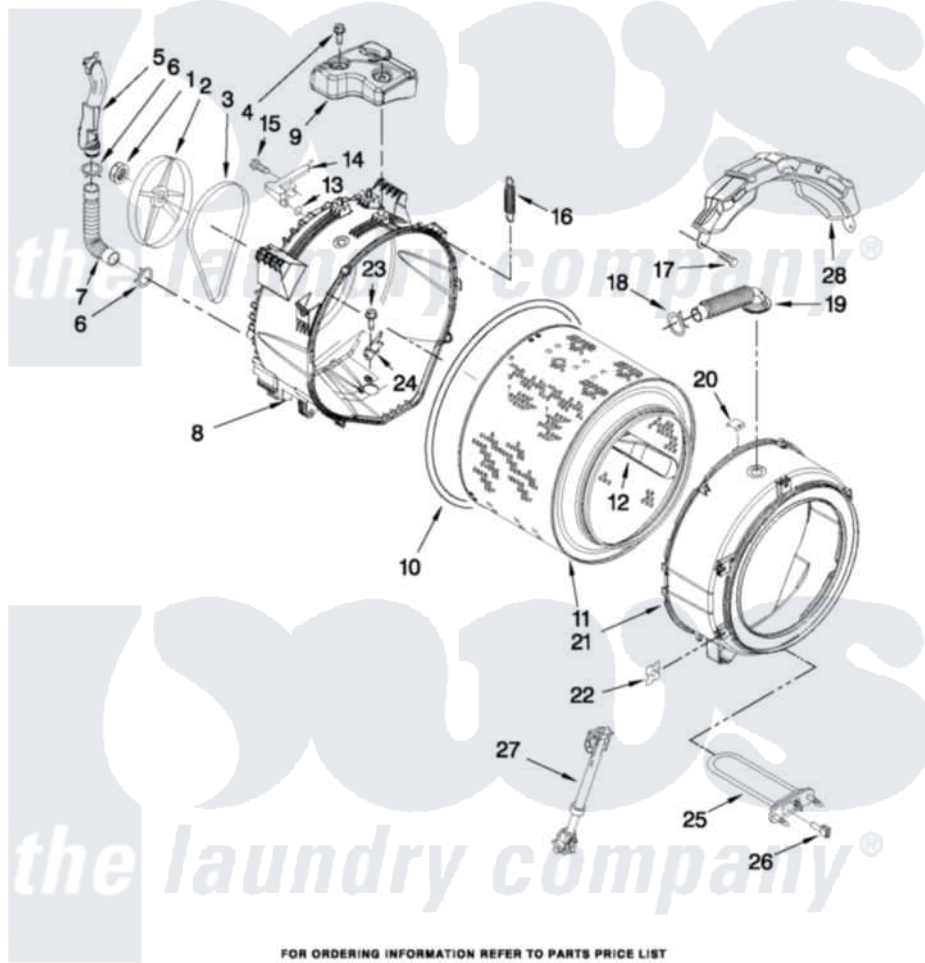

Maytag MHWE400WJ00 05 - TUB AND BASKET PARTS

TUB AND BASKET PARTS

For Models: MHWE400WW00, MHWE400WR00, MHWE400WJ00
(White) (Red) (Oxide)

W10282009

FOR ORDERING INFORMATION REFER TO PARTS PRICE LIST

7

[Maytag Residential Maytag MHWE400WJ00 Washer Parts](#) Parts Diagram 05 - TUB AND BASKET PARTS
Click on the part number to view part

Item	Original Part Number	Replaced By	Status	Part Description
1	W10283361			Nut, Pulley
2	8182650			Pulley
3	W10248068	W10388418		Belt
4	W10283359			Screw, Rear Counterweight
5	W10253670			Pipe, Ventilation
6	W10208156			Clamp
7	8181743			Hose, Exhaust
8	W10283358	W10290562		Tub-Outer
9	W10283355			Counterweight, Rear
10	8181673			Gasket, Tub
11	W10283352			Basket, Complete
12	W10283356			Baffle, Tub
13	W10250553			O-Ring, Air Trap
14	8181731			Airtrap
15	8181785			Screw
16	8182814			Spring, Suspension

17	8181647	W10182109	Screw-Kit
18	8181742	3367052	Clamp, Hose
19	8183187	8540015	Hose, Exhaust
20	8181667	8540092	Clamp, Tub
21	8182312	285981	Tub-Outer
22	8182512		Nut, Push-In
23	8182214		Screw
24	W10250572		Baffle, Tub
25	8182666		Element, Heating
26	8181705		Ntc
27	8182812		Shock Absorber
28	8181645	W10008880	Counterweight, Front