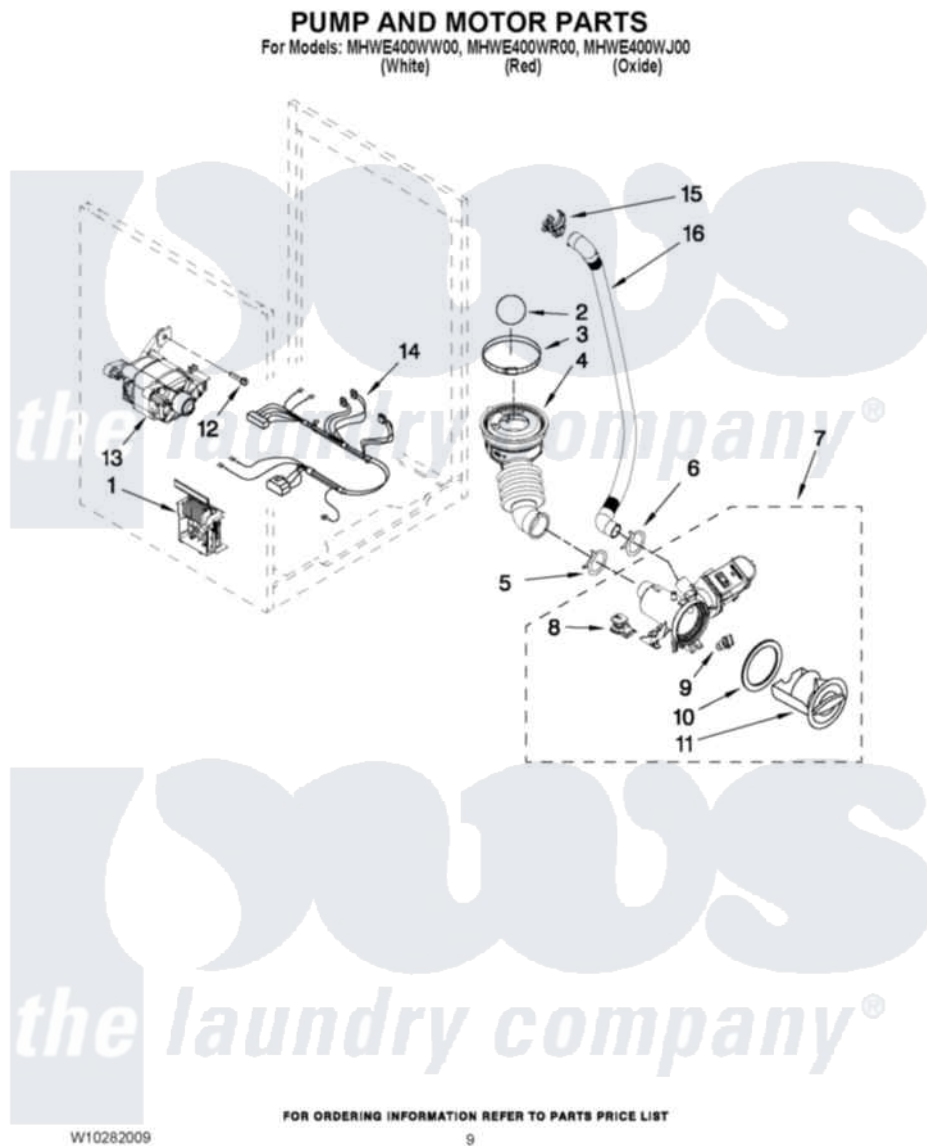

Maytag MHWE400WJ00 06 - PUMP AND MOTOR PARTS

Maytag [Residential Maytag MHWE400WJ00 Washer Parts](#) Parts Diagram 06 - PUMP AND MOTOR PARTS
Click on the part number to view part

Item	Original Part Number	Replaced By	Status	Part Description
1	8183196			Motor Control Unit
2	W10121657			Ball
3	8181734	696392		Hose Clamp
4	8181732			Hose, Tub To Pump
5	8181753	285655		Clamp, Hose
6	8181752	3367052		Clamp, Hose
7	8182821	280187		Pump-Water
8	8182820			Grommet, Damper
9	8182816			Grommet, Damper
10	8181736			Seal, Filter Cap
11	8183027			Cap, Filter
12	W10128585			Bolt, Motor
13	8182793			Motor, Drive
14	W10189680			Harness, Motor
15	8182209			Retainer, Drain Hose
16	8181740	W10003250		Hose, Drain-Inner