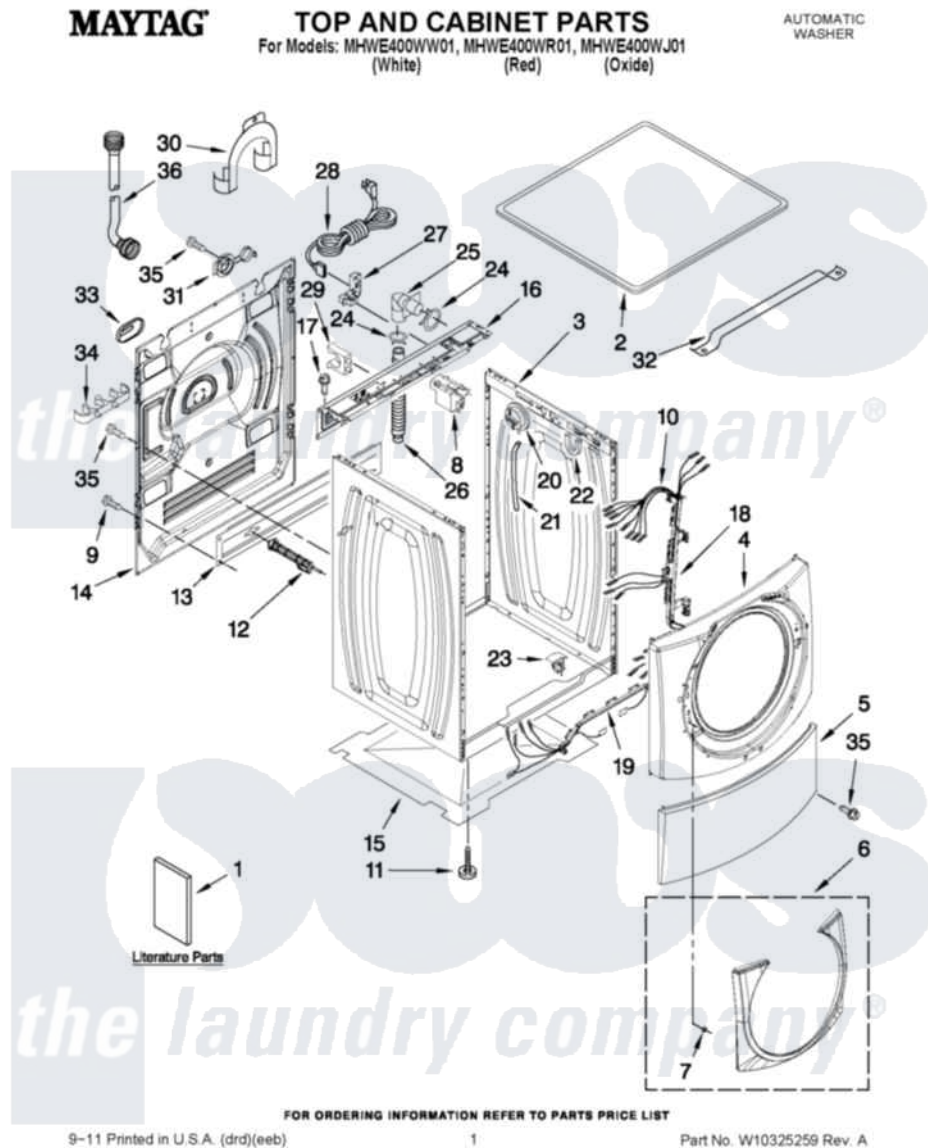

# Maytag MHWE400WJ01 01 - TOP AND CABINET PARTS

Maytag [Residential Maytag MHWE400WJ01 Washer Parts](#) Parts Diagram 01 - TOP AND CABINET PARTS  
 Click on the part number to view part

Item	Original Part Number	Replaced By	Status	Part Description
1	W10286177		Not Available	USE & CARE GUIDE
"	W10250503		Not Available	Tech Sheet
"	8183017		Not Available	Quick Start Guide
"	W10289390		Not Available	ENERGY GUIDE
2	8181799	<a href="#">8181641</a>		Top
"	<a href="#">W10289411</a>			Top
"	<a href="#">W10289394</a>			Top
3	<a href="#">W10250656</a>			Cabinet
"	<a href="#">W10418965</a>			Cabinet
"	<a href="#">W10419266</a>			Cabinet
4	<a href="#">W10248114</a>			Panel, Front
"	<a href="#">W10289409</a>			Panel, Front
"	<a href="#">W10289392</a>			Panel, Front
5	<a href="#">8181643</a>			Toe Panel
"	<a href="#">W10289410</a>			Toe Panel
"	<a href="#">W10289395</a>			Toe Panel