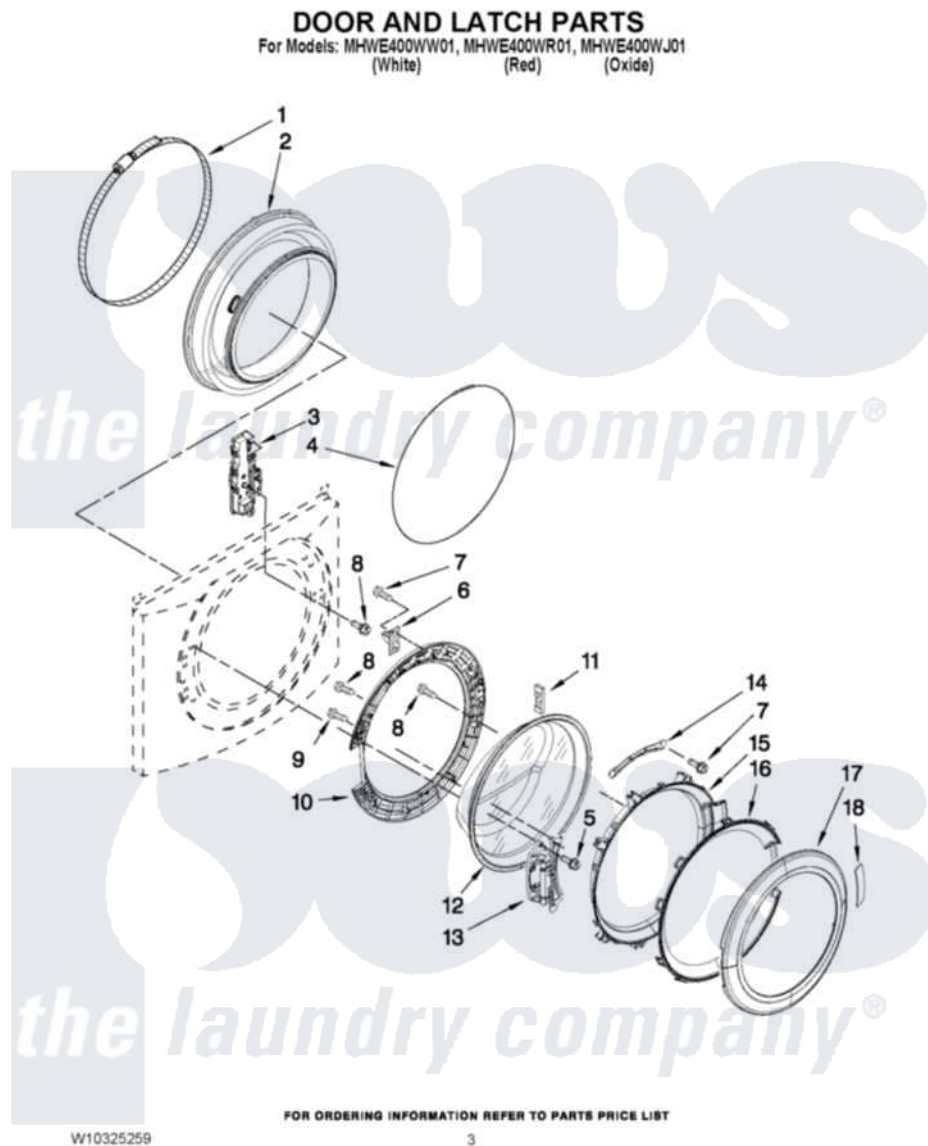

# Maytag MHWE400WJ01 02 - DOOR AND LATCH PARTS

Maytag [Residential Maytag MHWE400WJ01 Washer Parts](#) Parts Diagram 02 - DOOR AND LATCH PARTS  
Click on the part number to view part

Item	Original Part Number	Replaced By	Status	Part Description
1	<a href="#">8182210</a>			Clamp, Bellow
2	<a href="#">8182119</a>			Bellow
3	<a href="#">8183270</a>			Lock, Door
4	<a href="#">8182211</a>			Clamp, Bellow To Front Panel
5	<a href="#">W10313165</a>			Screw
6	<a href="#">W10217552</a>			Hook, Door
7	8181758	<a href="#">8182214</a>		Screw
8	<a href="#">8181661</a>			Screw, Actuator
9	<a href="#">8181660</a>			Screw
10	<a href="#">8183195</a>			Frame, Door Back Support
11	8181659	<a href="#">W10128586</a>		Clamp, Glass Support
12	<a href="#">8181655</a>			Glass, Door
13	<a href="#">8183202</a>			Hinge, Door
14	<a href="#">W10295703</a>			Clamp, Glass
15	<a href="#">8183256</a>			Frame, Door Front Support
16	W10248071	<a href="#">W10153278</a>		Screen, Door