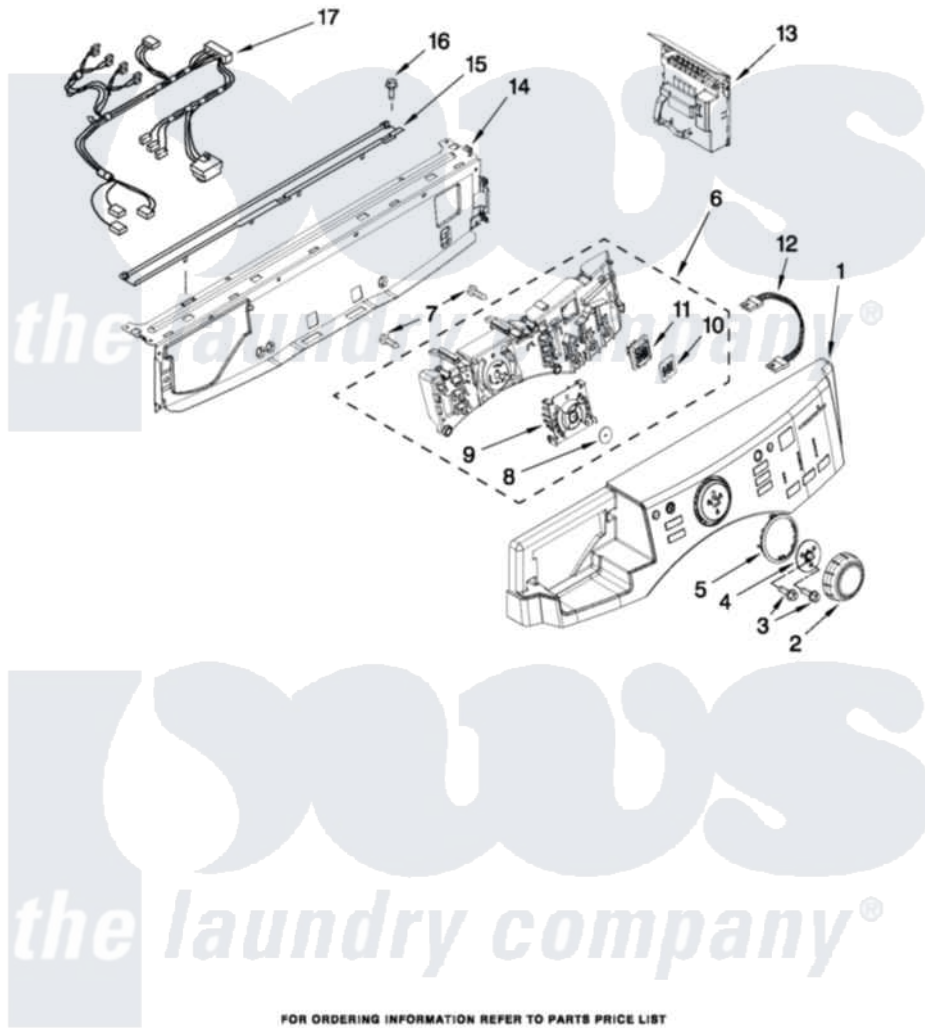

# Maytag MHWE400WJ01 03 - CONTROL PANEL PARTS

## CONTROL PANEL PARTS

For Models: MHWE400WW01 (White), MHWE400WR01 (Red), MHWE400WJ01 (Oxide)

FOR ORDERING INFORMATION REFER TO PARTS PRICE LIST

4

W10325259

Maytag Residential Maytag MHWE400WJ01 Washer Parts Parts Diagram 03 - CONTROL PANEL PARTS  
 Click on the part number to view part

Item	Original Part Number	Replaced By	Status	Part Description
1	<a href="#">W10294895</a>			Panel-Control
"	<a href="#">W10294896</a>			Panel-Control
"	<a href="#">W10294897</a>			Panel-Control
2	W10248116	<a href="#">W10164576</a>		Knob, Assembly
3	8181758	<a href="#">8182214</a>		Screw
4	W10248117	<a href="#">W10172298</a>		Bushing, Knob
5	<a href="#">W10248122</a>			Light Guide, Cycle
6	<a href="#">W10283517</a>			User Interface
7	<a href="#">8181661</a>			Screw, Actuator
8	W10248120	<a href="#">8572039</a>		Seal, User Interface
9	<a href="#">W10248121</a>			Light Guide- Cycle, Internal
10	<a href="#">W10248118</a>			Foil-Display
11	<a href="#">W10248119</a>			Light Guide- Display
12	<a href="#">W10283465</a>			Harness, Wiring
13	<a href="#">W10326458</a>			Microcomputer, Machine Control
14	8183203	<a href="#">W10059240</a>		Brace, Front Top

15 [8183204](#)

Channel, Water

16 8181756

[488729](#)

Screw

17 [W10294894](#)

Harness, Wiring