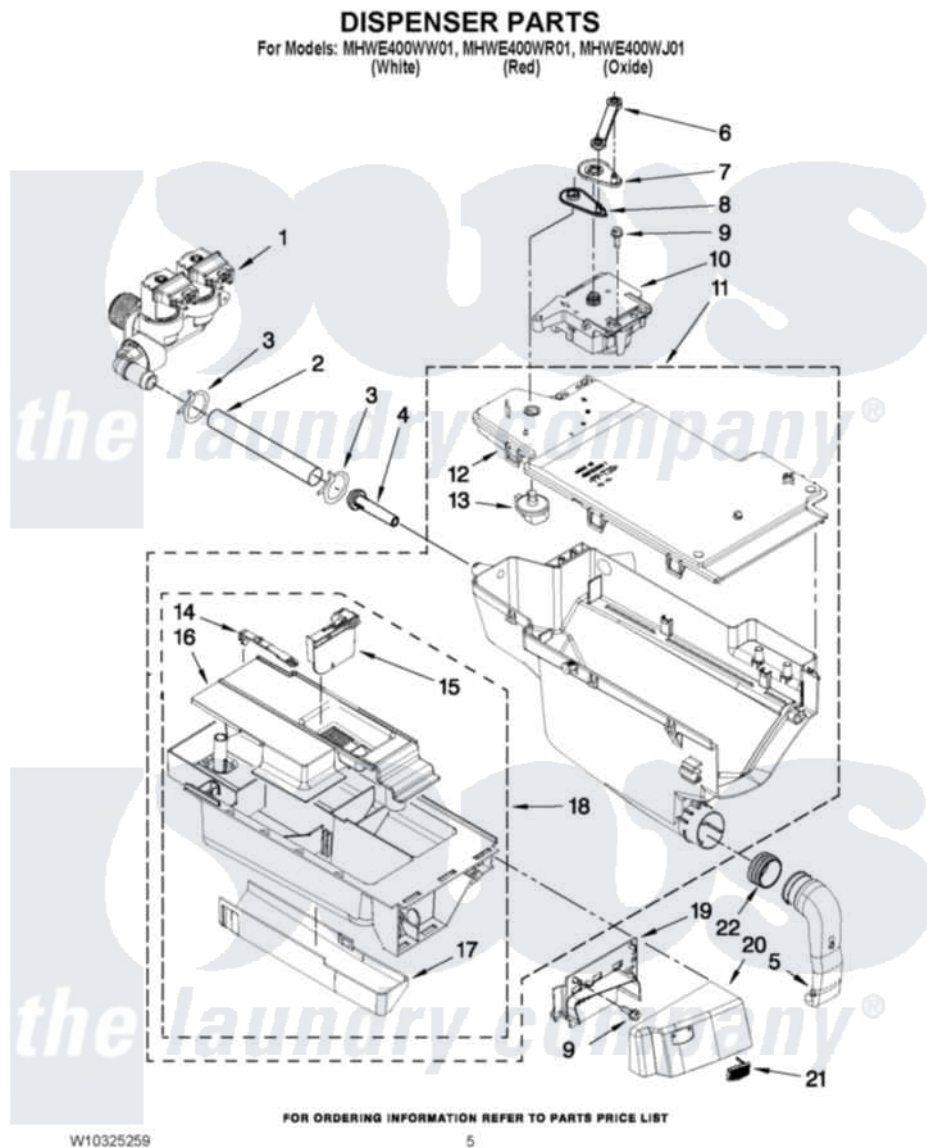

# Maytag MHWE400WJ01 04 - DISPENSER PARTS

Maytag Residential Maytag MHWE400WJ01 Washer Parts Parts Diagram 04 - DISPENSER PARTS  
Click on the part number to view part

Item	Original Part Number	Replaced By	Status	Part Description
1	<a href="#">W10289387</a>			Valve, Water Inlet
2	<a href="#">W10291582</a>			Hose, Inlet Valve To Dispenser
3	8181751	<a href="#">489503</a>		Clamp
4	<a href="#">8183181</a>			Nozzle, Inlet
5	<a href="#">8181718</a>			Tube, Dispenser To Bellow
6	<a href="#">8183183</a>			Lever, Water Distribution
7	<a href="#">8183184</a>			Cam, Actuator
8	<a href="#">W10161052</a>			Lever, Water Distribution
9	<a href="#">8181661</a>			Screw, Actuator
10	W10283468	<a href="#">W10352973</a>		Actuator
11	<a href="#">W10157886</a>			Dispenser, Complete
12	<a href="#">W10164400</a>			Plate, Distribution
13	<a href="#">8181712</a>			Nozzle, Distribution
14	<a href="#">8181721</a>			Hook, Drawer
15	<a href="#">W10121596</a>			Separator, With Selection Slider

16	<a href="#">W10121598</a>		Syphon, Bleach/Softener
17	<a href="#">8183179</a>		Cover, Detergent Drawer
18	<a href="#">8183173</a>		Drawer, Detergent
19	<a href="#">W10248111</a>		Bracket, Handle Fixation
"	<a href="#">W10289412</a>		Bracket, Handle Fixation
"	<a href="#">W10289408</a>		Bracket, Handle Fixation
20	W10294899	<a href="#">W10295933</a>	Handle
"	W10294900	<a href="#">W10295934</a>	Handle
"	W10294903	<a href="#">W10295935</a>	Handle
21	W10248108	<a href="#">W10177245</a>	Medallion
22	<a href="#">8181747</a>		Seal