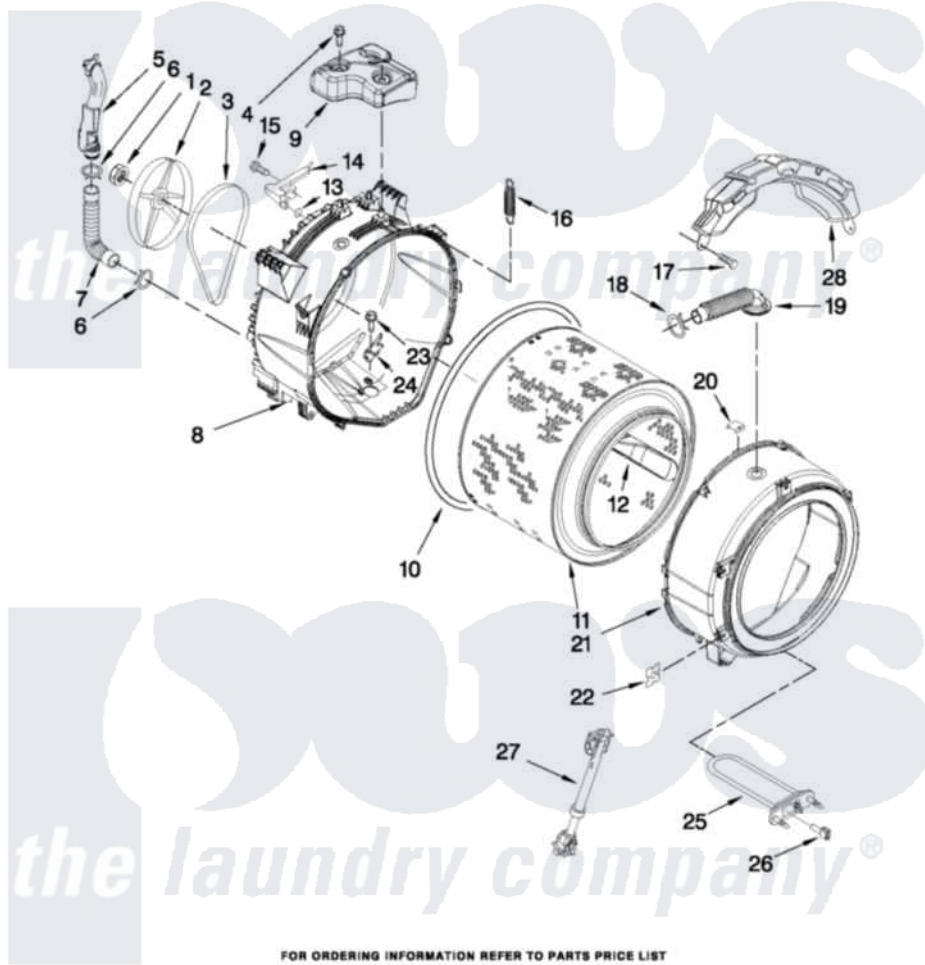

Maytag MHWE400WJ01 05 - TUB AND BASKET PARTS

TUB AND BASKET PARTS

For Models: MHWE400WW01, MHWE400WR01, MHWE400WJ01
(White) (Red) (Oxide)

W10325259

FOR ORDERING INFORMATION REFER TO PARTS PRICE LIST

7

[Maytag Residential Maytag MHWE400WJ01 Washer Parts](#) Parts Diagram 05 - TUB AND BASKET PARTS
Click on the part number to view part

Item	Original Part Number	Replaced By	Status	Part Description
1	W10283361			Nut, Pulley
2	8182650			Pulley
3	W10248068	W10388418		Belt
4	W10283359			Screw, Rear Counterweight
5	W10253670			Pipe, Ventilation
6	W10208156			Clamp
7	8181743			Hose, Exhaust
8	W10283358	W10290562		Tub-Outer
9	W10326456			Counterweight, Rear
10	8181673			Gasket, Tub
11	W10283352			Basket, Complete
12	W10283356			Baffle, Tub
13	W10250553			O-Ring, Air Trap
14	8181731			Airtrap
15	8181785			Screw
16	8182814			Spring, Suspension

17	8181647	W10182109	Screw-Kit
18	8181742	3367052	Clamp, Hose
19	8183187	8540015	Hose, Exhaust
20	8181667	8540092	Clamp, Tub
21	8182312	285981	Tub-Outer
22	8182512		Nut, Push-In
23	8182214		Screw
24	W10250572		Baffle, Tub
25	8182666		Element, Heating
26	8181705		Ntc
27	8182812		Shock Absorber
28	W10326457		Counterweight, Front