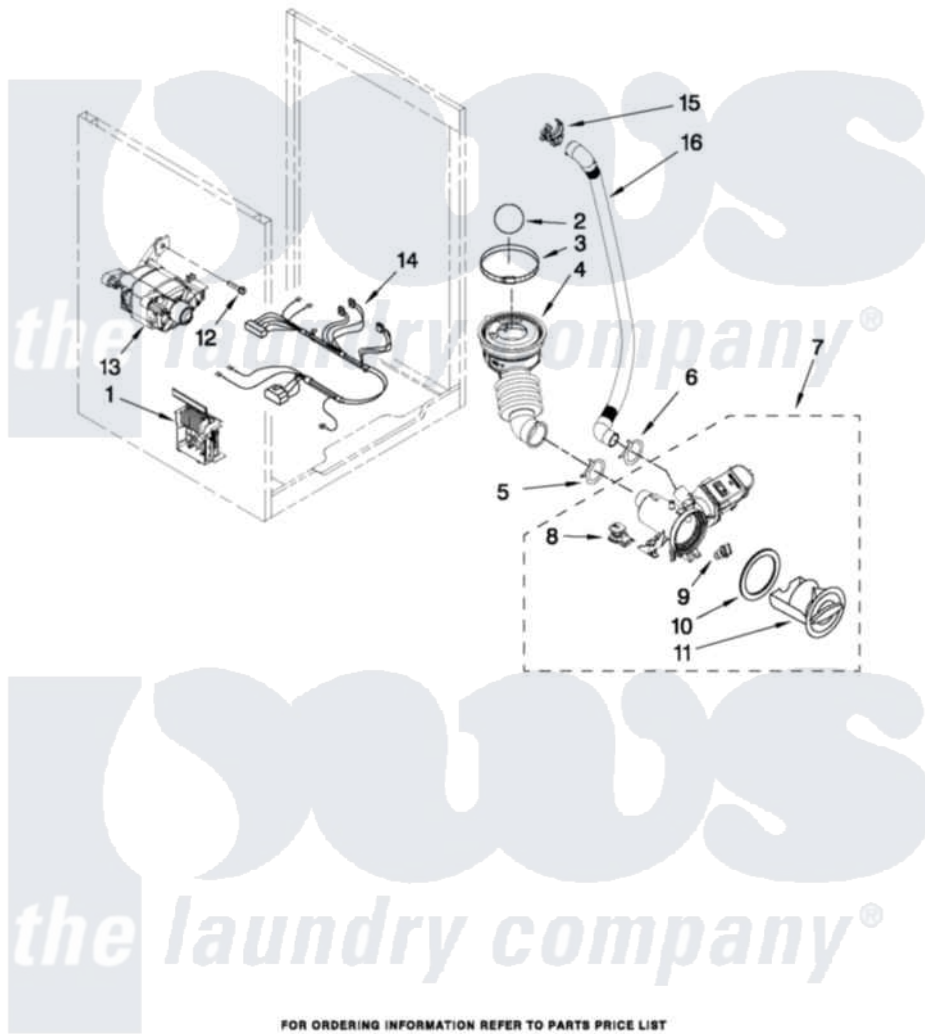

Maytag MHWE400WJ01 06 - PUMP AND MOTOR PARTS

PUMP AND MOTOR PARTS

For Models: MHWE400W01, MHWE400W01, MHWE400W01
(White) (Red) (Oxide)

W10325259

9

FOR ORDERING INFORMATION REFER TO PARTS PRICE LIST

Maytag [Residential Maytag MHWE400WJ01 Washer Parts](#) Parts Diagram 06 - PUMP AND MOTOR PARTS
Click on the part number to view part

Item	Original Part Number	Replaced By	Status	Part Description
1	8183196			Motor Control Unit
2	W10121657			Ball
3	8181734	696392		Hose Clamp
4	8181732			Hose, Tub To Pump
5	8181753	285655		Clamp, Hose
6	8181752	3367052		Clamp, Hose
7	8182821	280187		Pump-Water
8	8182820			Grommet, Damper
9	8182816			Grommet, Damper
10	8181736			Seal, Filter Cap
11	8183027			Cap, Filter
12	W10128585			Bolt, Motor
13	8182793			Motor, Drive
14	W10189680			Harness, Motor
15	8182209			Retainer, Drain Hose
16	8181740	W10003250		Hose, Drain-Inner