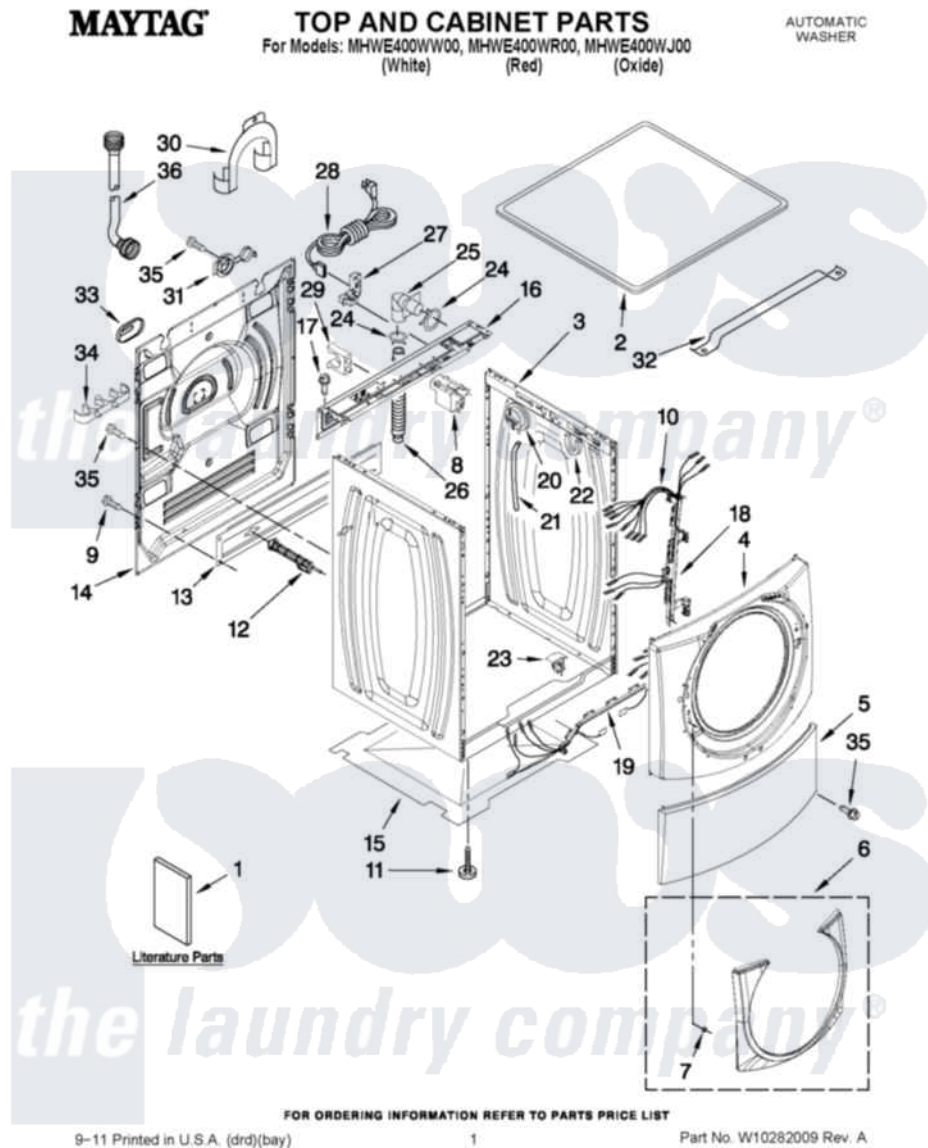

Maytag MHWE400WR00 01 - TOP AND CABINET PARTS

Maytag Residential Maytag MHWE400WR00 Washer Parts Parts Diagram 01 - TOP AND CABINET PARTS
 Click on the part number to view part

Item	Original Part Number	Replaced By	Status	Part Description
1	W10286177		Not Available	USE & CARE GUIDE
"	W10250503		Not Available	Tech Sheet
"	8183017		Not Available	Quick Start Guide
"	W10289390		Not Available	ENERGY GUIDE
2	8181799	8181641		Top
"	W10289411			Top
"	W10289394			Top
3	W10250656			Cabinet
"	W10418965			Cabinet
"	W10419266			Cabinet
4	W10248114			Panel, Front
"	W10289409			Panel, Front
"	W10289392			Panel, Front
5	8181643			Toe Panel
"	W10289410			Toe Panel
"	W10289395			Toe Panel

6	W10248115		Ring, Trim
"	W10289413		Ring, Trim
"	W10289399		Ring, Trim 9oxide)
7	8183210		Clip, Trim
8	8181922	W10326464	Filter, Interference
9	W10157885		Screw, 4.2 X 14
10	W10283494		Harness, Wiring
11	8181636		Foot, Leveling
12	W10283353	W10289554A	Bolt
"	W10283354	W10289554A	Bolt
13	8182661	W10003040	Brace, Transport
14	W10242507		Panel, Rear
15	8181635		Pan, Bottom
16	W10289389		Brace, Rear
17	8181756	488729	Screw
18	W10121609		Channel, Harness
19	W10121610		Channel, Harness
20	W10271610		Switch, Pressure
21	8181739	W10004260	Hose, Pressure Switch
22	8181763		Bracket, Spring
23	W10189678	W10085220	Microswitch
24	8181752	3367052	Clamp, Hose
25	8181738		Connector, Hose Outlet
26	8181737		Hose, Drain
27	8181690	8182635	Strain Relief
28	8183009		Cord, Power
29	8182702		Clip, Outer Hose Holder
30	8181768	W10280024	U-Bend, Drain Hose
31	8182699		Grommet, Cord Support
32	8181632		Brace, Top
33	8182700	8540268	Cover, Transport
34	8182701		Clip, Outer Hose Holder
35	8181828	488729	Screw
36	8182795	89503	Hose-Inlet
"	8182792	89503	Hose-Inlet