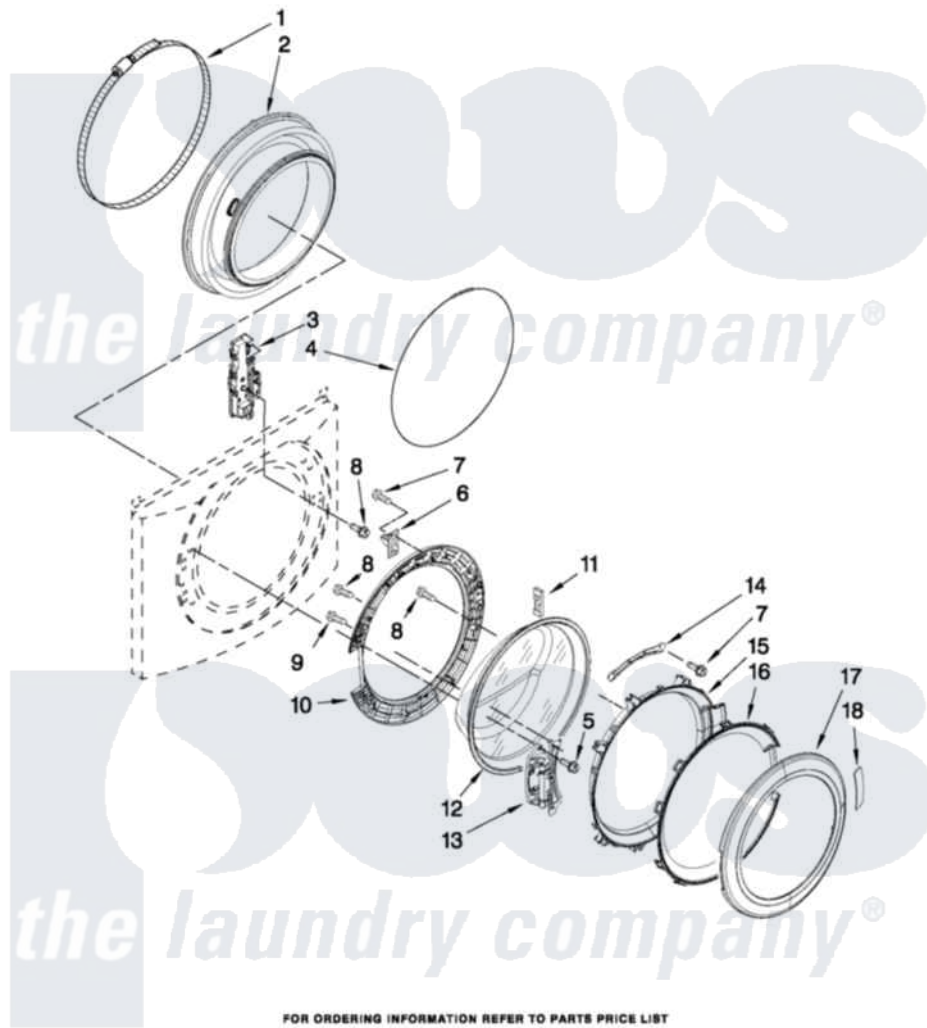

Maytag MHWE400WR00 02 - DOOR AND LATCH PARTS

DOOR AND LATCH PARTS

For Models: MHWE400WW00, MHWE400WR00, MHWE400WJ00
(White) (Red) (Oxide)

W10282009

FOR ORDERING INFORMATION REFER TO PARTS PRICE LIST

3

Maytag [Residential Maytag MHWE400WR00 Washer Parts](#) Parts Diagram 02 - DOOR AND LATCH PARTS
Click on the part number to view part

Item	Original Part Number	Replaced By	Status	Part Description
1	8182210			Clamp, Bellow
2	8182119			Bellow
3	8183270			Lock, Door
4	8182211			Clamp, Bellow To Front Panel
5	8181760	8540725		Screw
6	8183198	W10217552		Hook, Door
7	8181758	8182214		Screw
8	8181661			Screw, Actuator
9	8181660			Screw
10	8183195			Frame, Door Back Support
11	8181659	W10128586		Clamp, Glass Support
12	8181655			Glass, Door
13	8183202			Hinge, Door
14	W10295703			Clamp, Glass
15	8183256			Frame, Door Front Support
16	W10248071	W10153278		Screen, Door