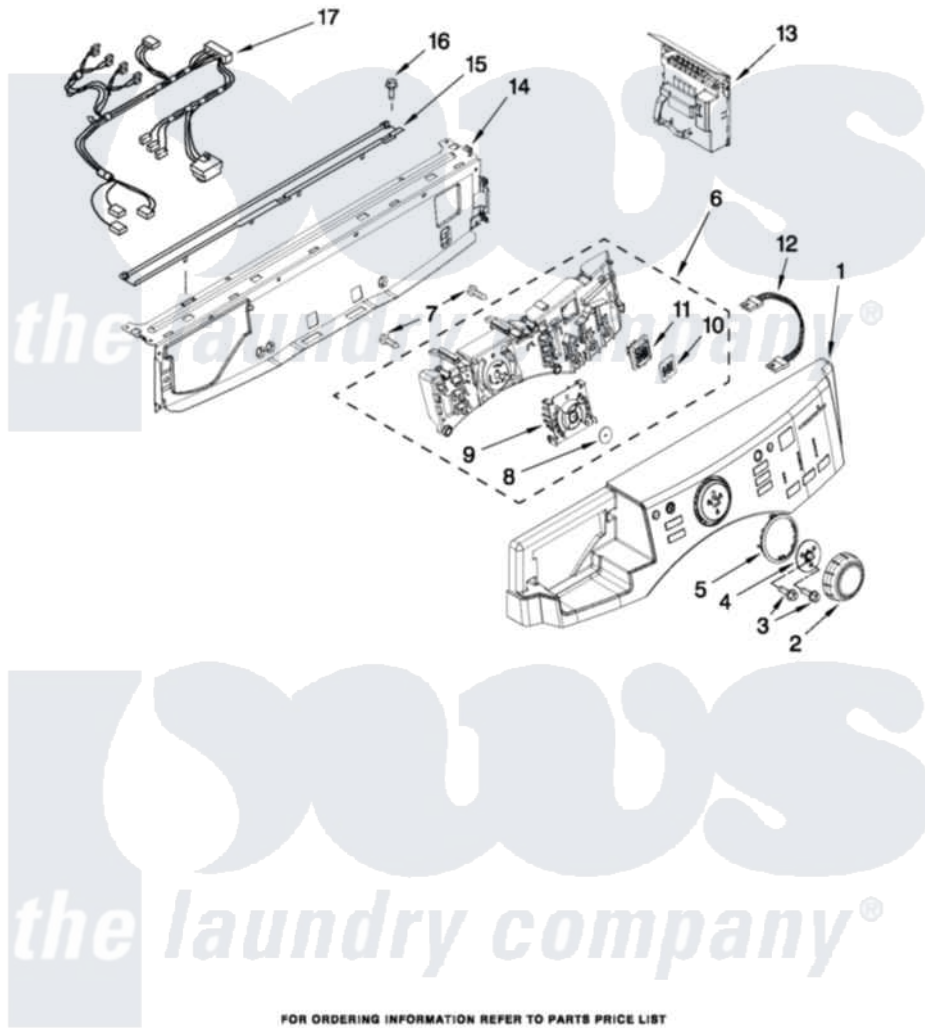

Maytag MHWE400WR00 03 - CONTROL PANEL PARTS

CONTROL PANEL PARTS

For Models: MHWE400WV00 (White) MHWE400WR00 (Red) MHWE400WJ00 (Oxide)

FOR ORDERING INFORMATION REFER TO PARTS PRICE LIST

[Maytag Residential Maytag MHWE400WR00 Washer Parts](#) Parts Diagram 03 - CONTROL PANEL PARTS
 Click on the part number to view part

Item	Original Part Number	Replaced By	Status	Part Description
1	W10294895			Panel-Control
"	W10294896			Panel-Control
"	W10294897			Panel-Control
2	W10248116	W10164576		Knob, Assembly
3	8181758	8182214		Screw
4	W10248117	W10172298		Bushing, Knob
5	W10248122			Light Guide, Cycle
6	W10283517			User Interface
7	8181661			Screw, Actuator
8	W10248120	8572039		Seal, User Interface
9	W10248121			Light Guide- Cycle, Internal
10	W10248118			Foil-Display
11	W10248119			Light Guide- Display
12	W10283465			Harness, Wiring
13	W10283520			Microcomputer, Machine Control
14	8183203	W10059240		Brace, Front Top

15

[8183204](#)

Channel, Water

16

8181756

[488729](#)

Screw

17