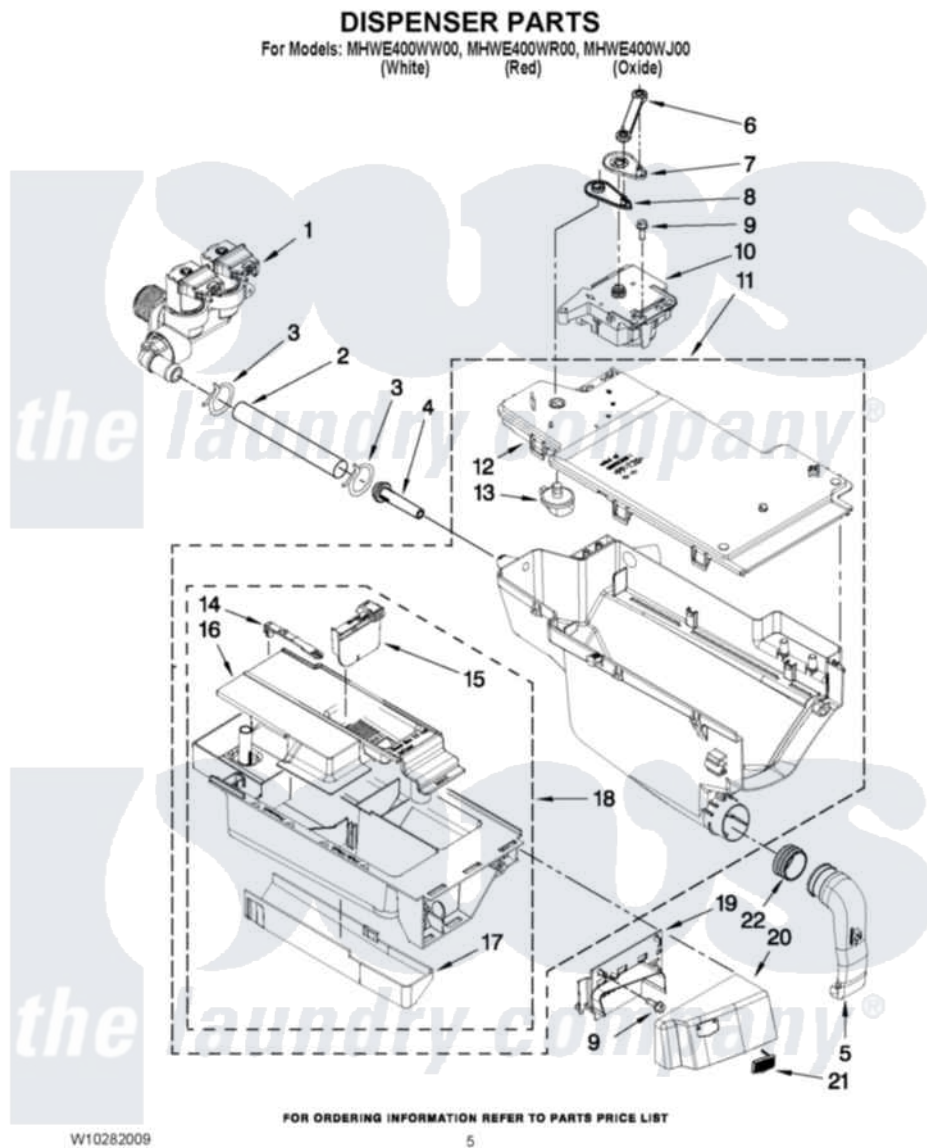

Maytag MHWE400WR00 04 - DISPENSER PARTS

Maytag [Residential Maytag MHWE400WR00 Washer Parts](#) Parts Diagram 04 - DISPENSER PARTS
Click on the part number to view part

Item	Original Part Number	Replaced By	Status	Part Description
1	W10289387			Valve, Water Inlet
2	W10291582			Hose, Inlet Valve To Dispenser
3	8181751	489503		Clamp
4	8183181			Nozzle, Inlet
5	8181718			Tube, Dispenser To Bellow
6	8183183			Lever, Water Distribution
7	8183184			Cam, Actuator
8	W10161052			Lever, Water Distribution
9	8181661			Screw, Actuator
10	W10283468	W10352973		Actuator
11	W10157886			Dispenser, Complete
12	W10164400			Plate, Distribution
13	8181712			Nozzle, Distribution
14	8181721			Hook, Drawer
15	W10121596			Separator, With Selection Slider

16	W10121598		Syphon, Bleach/Softener
17	8183179		Cover, Detergent Drawer
18	8183173		Drawer, Detergent
19	W10248111		Bracket, Handle Fixation
"	W10289412		Bracket, Handle Fixation
"	W10289408		Bracket, Handle Fixation
20	W10294899	W10295933	Handle
"	W10294900	W10295934	Handle
"	W10294903	W10295935	Handle
21	W10248108	W10177245	Medallion
22	8181747		Seal