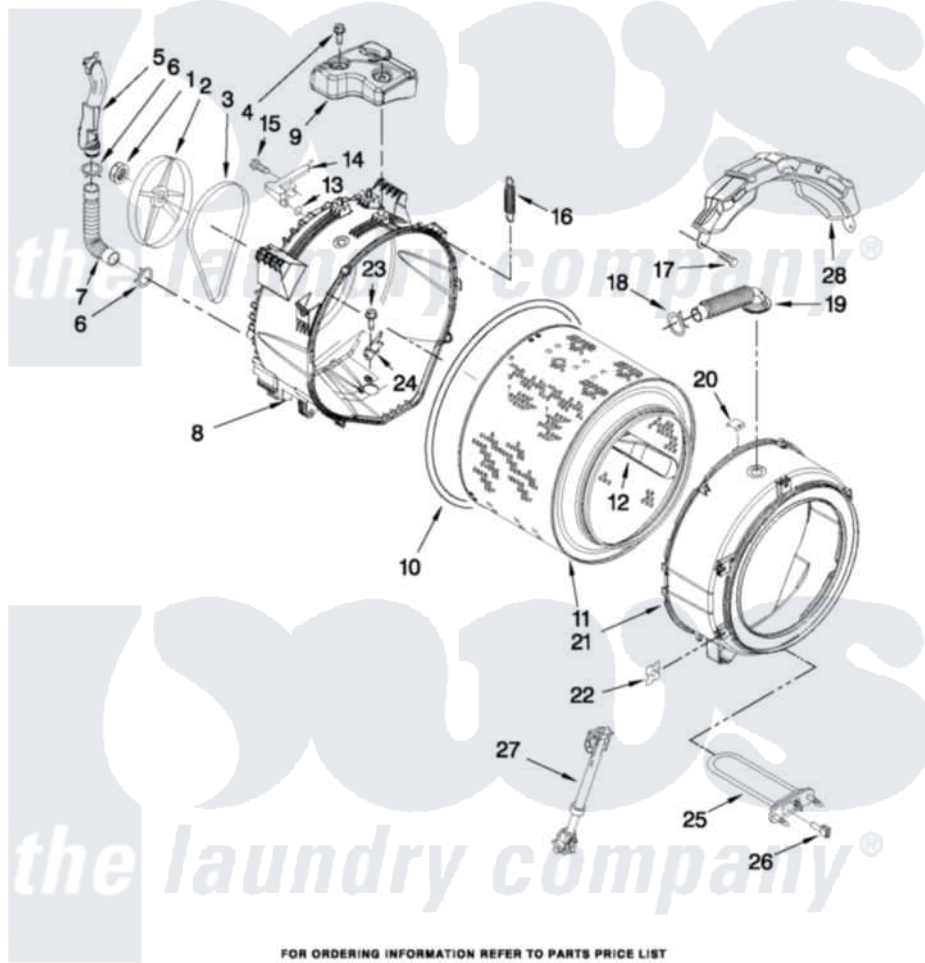

# Maytag MHWE400WR00 05 - TUB AND BASKET PARTS

## TUB AND BASKET PARTS

For Models: MHWE400WW00 (White) MHWE400WR00 (Red) MHWE400WJ00 (Oxide)

W10282009

FOR ORDERING INFORMATION REFER TO PARTS PRICE LIST

7

Maytag [Residential Maytag MHWE400WR00 Washer Parts](#) Parts Diagram 05 - TUB AND BASKET PARTS  
 Click on the part number to view part

Item	Original Part Number	Replaced By	Status	Part Description
1	<a href="#">W10283361</a>			Nut, Pulley
2	<a href="#">8182650</a>			Pulley
3	W10248068	<a href="#">W10388418</a>		Belt
4	<a href="#">W10283359</a>			Screw, Rear Counterweight
5	<a href="#">W10253670</a>			Pipe, Ventilation
6	<a href="#">W10208156</a>			Clamp
7	<a href="#">8181743</a>			Hose, Exhaust
8	W10283358	<a href="#">W10290562</a>		Tub-Outer
9	<a href="#">W10283355</a>			Counterweight, Rear
10	<a href="#">8181673</a>			Gasket, Tub
11	<a href="#">W10283352</a>			Basket, Complete
12	<a href="#">W10283356</a>			Baffle, Tub
13	<a href="#">W10250553</a>			O-Ring, Air Trap
14	<a href="#">8181731</a>			Airtrap
15	<a href="#">8181785</a>			Screw
16	<a href="#">8182814</a>			Spring, Suspension

17	8181647	<a href="#">W10182109</a>	Screw-Kit
18	8181742	<a href="#">3367052</a>	Clamp, Hose
19	8183187	<a href="#">8540015</a>	Hose, Exhaust
20	8181667	<a href="#">8540092</a>	Clamp, Tub
21	8182312	<a href="#">285981</a>	Tub-Outer
22	<a href="#">8182512</a>		Nut, Push-In
23	<a href="#">8182214</a>		Screw
24	<a href="#">W10250572</a>		Baffle, Tub
25	<a href="#">8182666</a>		Element, Heating
26	<a href="#">8181705</a>		Ntc
27	<a href="#">8182812</a>		Shock Absorber
28	8181645	<a href="#">W10008880</a>	Counterweight, Front