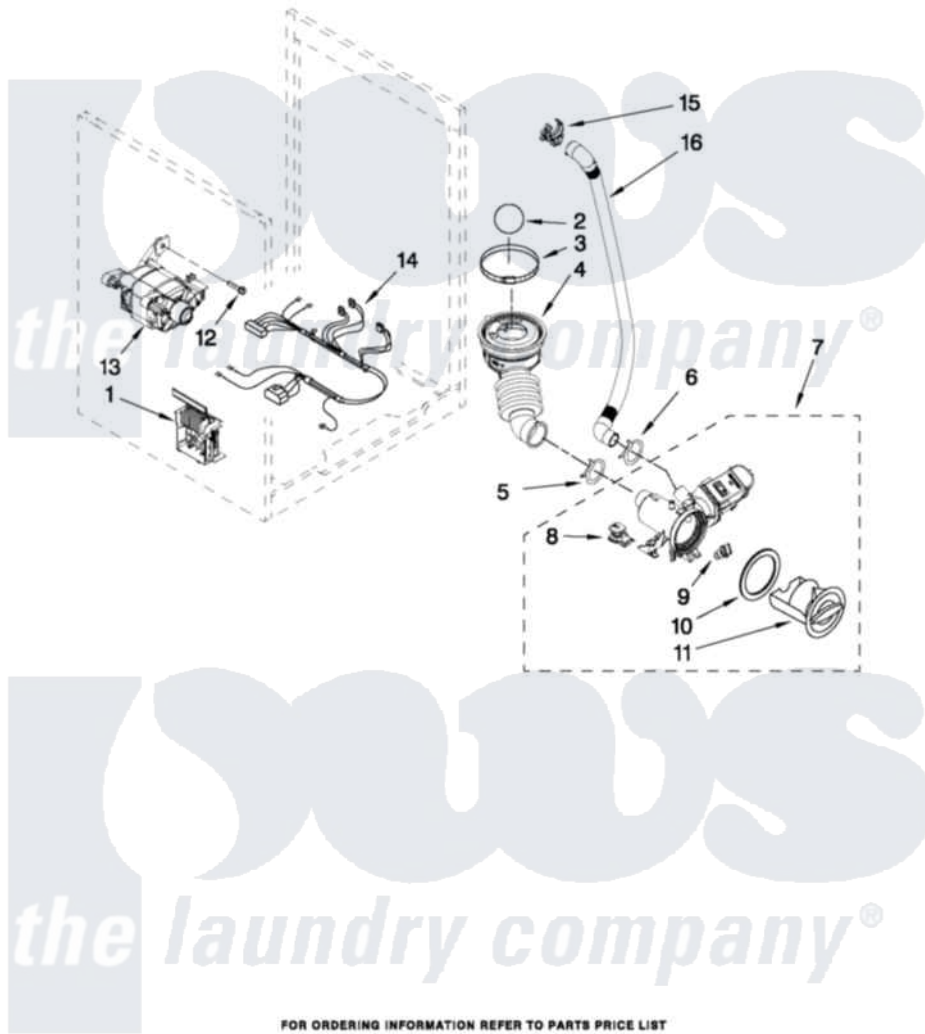

Maytag MHWE400WR00 06 - PUMP AND MOTOR PARTS

PUMP AND MOTOR PARTS

For Models: MHWE400WW00 (White) MHWE400WR00 (Red) MHWE400WJ00 (Oxide)

W10282009

FOR ORDERING INFORMATION REFER TO PARTS PRICE LIST

9

Maytag [Residential Maytag MHWE400WR00 Washer Parts](#) Parts Diagram 06 - PUMP AND MOTOR PARTS
 Click on the part number to view part

Item	Original Part Number	Replaced By	Status	Part Description
1	8183196			Motor Control Unit
2	W10121657			Ball
3	8181734	696392		Hose Clamp
4	8181732			Hose, Tub To Pump
5	8181753	285655		Clamp, Hose
6	8181752	3367052		Clamp, Hose
7	8182821	280187		Pump-Water
8	8182820			Grommet, Damper
9	8182816			Grommet, Damper
10	8181736			Seal, Filter Cap
11	8183027			Cap, Filter
12	W10128585			Bolt, Motor
13	8182793			Motor, Drive
14	W10189680			Harness, Motor
15	8182209			Retainer, Drain Hose
16	8181740	W10003250		Hose, Drain-Inner