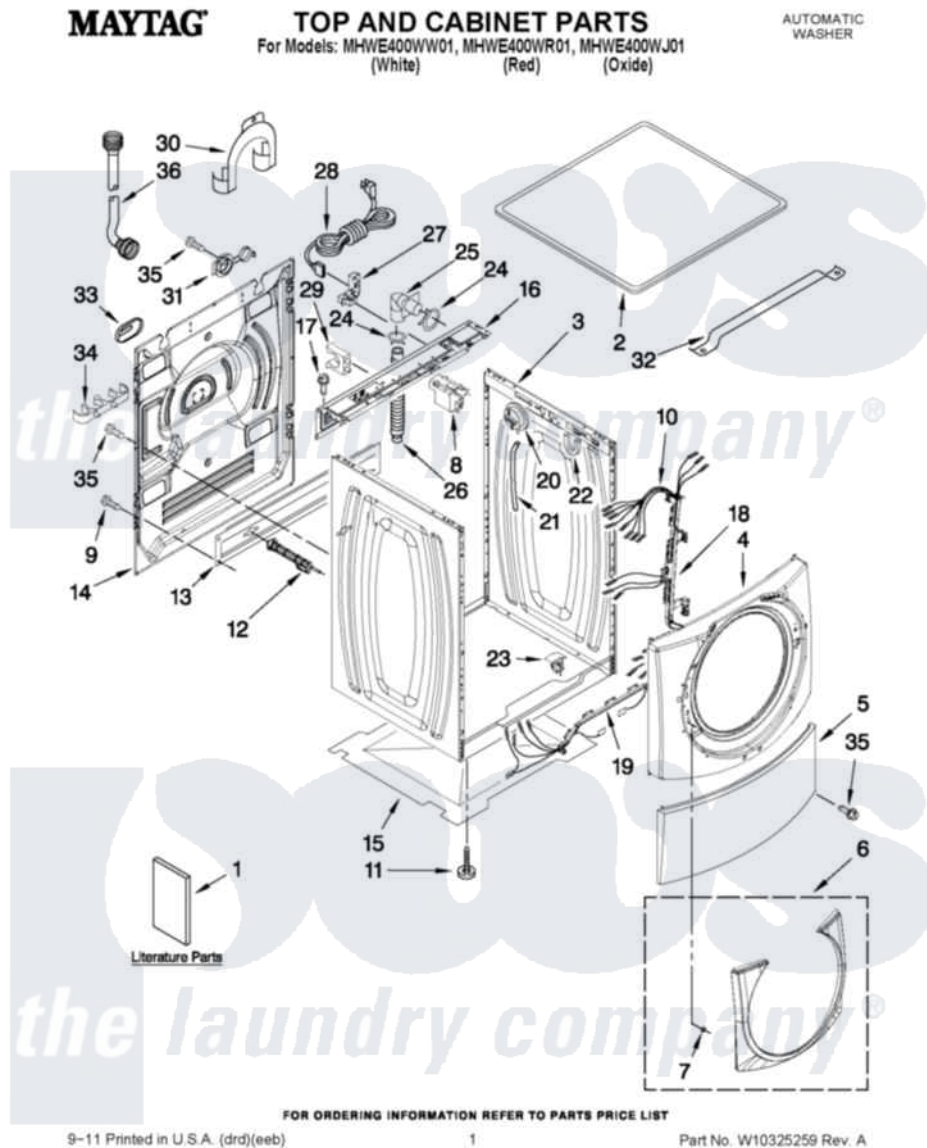

Maytag MHWE400WR01 01 - TOP AND CABINET PARTS

Maytag Residential Maytag MHWE400WR01 Washer Parts Parts Diagram 01 - TOP AND CABINET PARTS
 Click on the part number to view part

Item	Original Part Number	Replaced By	Status	Part Description
1	W10286177		Not Available	USE & CARE GUIDE
"	W10250503		Not Available	Tech Sheet
"	8183017		Not Available	Quick Start Guide
"	W10289390		Not Available	ENERGY GUIDE
2	8181799	8181641		Top
"	W10289411			Top
"	W10289394			Top
3	W10250656			Cabinet
"	W10418965			Cabinet
"	W10419266			Cabinet
4	W10248114			Panel, Front
"	W10289409			Panel, Front
"	W10289392			Panel, Front
5	8181643			Toe Panel
"	W10289410			Toe Panel
"	W10289395			Toe Panel

6	W10248115		Ring, Trim
"	W10289413		Ring, Trim
"	W10289399		Ring, Trim 9oxide)
7	8183210		Clip, Trim
8	W10326464		Filter, Interference
9	W10157885		Screw, 4.2 X 14
10	W10283494		Harness, Wiring
11	8181636		Foot, Leveling
12	W10283353	W10289554A	Bolt
"	W10283354	W10289554A	Bolt
13	8182661	W10003040	Brace, Transport
14	W10242507		Panel, Rear
15	8181635		Pan, Bottom
16	W10289389		Brace, Rear
17	8181756	488729	Screw
18	W10121609		Channel, Harness
19	W10121610		Channel, Harness
20	W10271610		Switch, Pressure
21	8181739	W10004260	Hose, Pressure Switch
22	8181763		Bracket, Spring
23	W10189678	W10085220	Microswitch
24	8181752	3367052	Clamp, Hose
25	8181738		Connector, Hose Outlet
26	8181737		Hose, Drain
27	8181690	8182635	Strain Relief
28	8183009		Cord, Power
29	8182702		Clip, Outer Hose Holder
30	8181768	W10280024	U-Bend, Drain Hose
31	8182699		Grommet, Cord Support
32	8181632		Brace, Top
33	8182700	8540268	Cover, Transport
34	8182701		Clip, Outer Hose Holder
35	8181828	488729	Screw
36	8182795	89503	Hose-Inlet
"	8182792	89503	Hose-Inlet