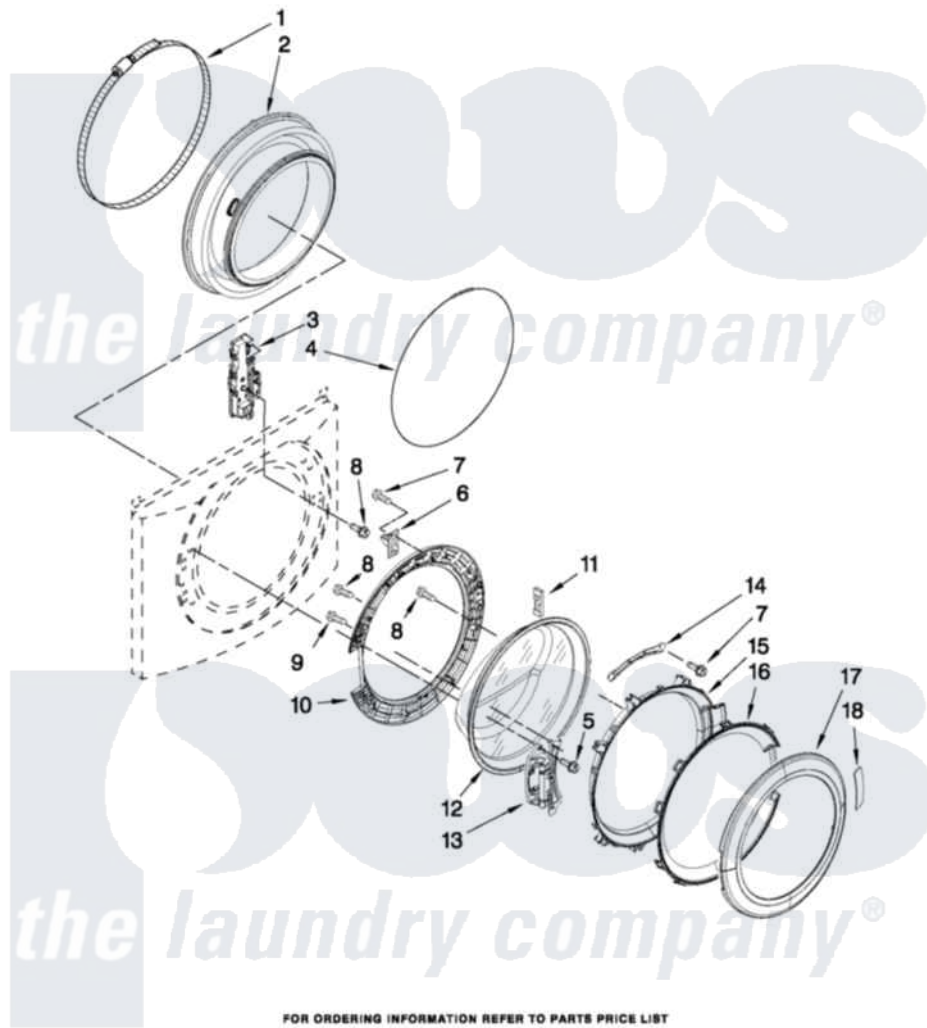

Maytag MHWE400WR01 02 - DOOR AND LATCH PARTS

DOOR AND LATCH PARTS

For Models: MHWE400WW01, MHWE400WR01, MHWE400WJ01
(White) (Red) (Oxide)

W10325259

FOR ORDERING INFORMATION REFER TO PARTS PRICE LIST

3

Maytag [Residential Maytag MHWE400WR01 Washer Parts](#) Parts Diagram 02 - DOOR AND LATCH PARTS
Click on the part number to view part

Item	Original Part Number	Replaced By	Status	Part Description
1	8182210			Clamp, Bellow
2	8182119			Bellow
3	8183270			Lock, Door
4	8182211			Clamp, Bellow To Front Panel
5	W10313165			Screw
6	W10217552			Hook, Door
7	8181758	8182214		Screw
8	8181661			Screw, Actuator
9	8181660			Screw
10	8183195			Frame, Door Back Support
11	8181659	W10128586		Clamp, Glass Support
12	8181655			Glass, Door
13	8183202			Hinge, Door
14	W10295703			Clamp, Glass
15	8183256			Frame, Door Front Support
16	W10248071	W10153278		Screen, Door