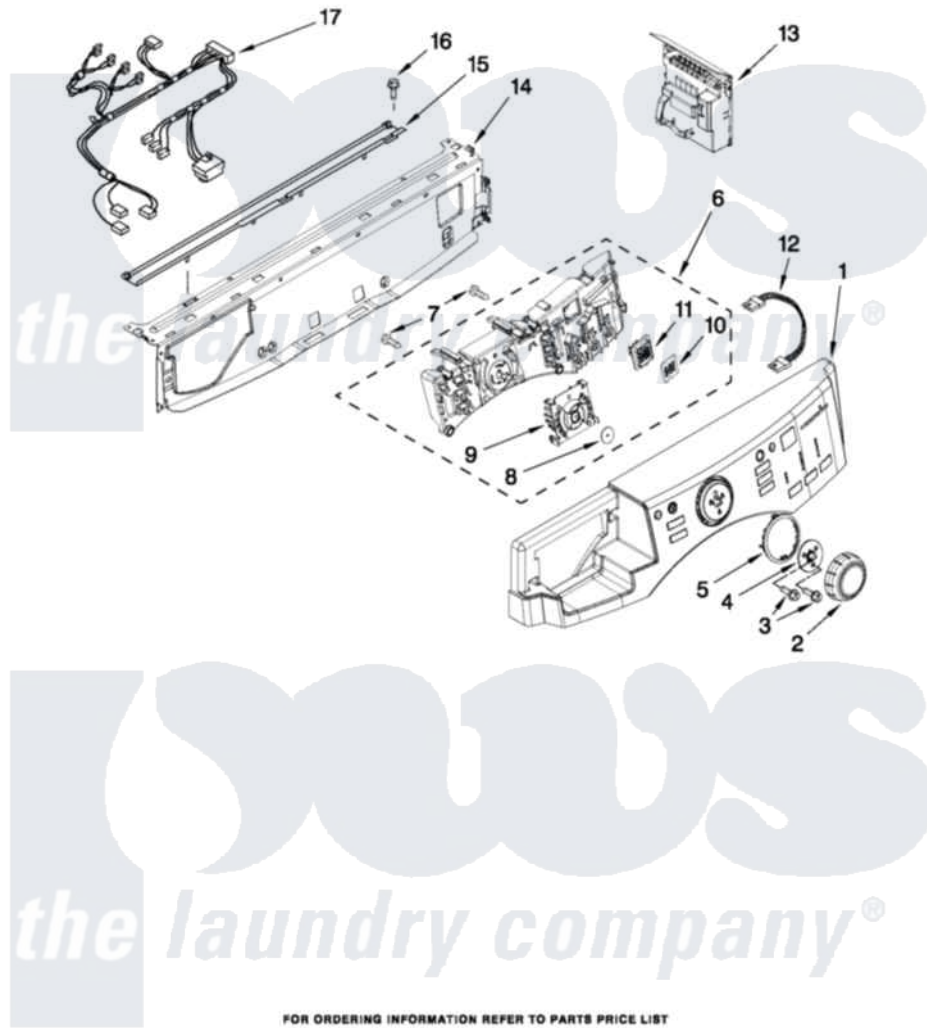

Maytag MHWE400WR01 03 - CONTROL PANEL PARTS

CONTROL PANEL PARTS

For Models: MHWE400WW01 (White), MHWE400WR01 (Red), MHWE400WJ01 (Oxide)

FOR ORDERING INFORMATION REFER TO PARTS PRICE LIST

4

W10325259

Maytag Residential Maytag MHWE400WR01 Washer Parts Parts Diagram 03 - CONTROL PANEL PARTS
 Click on the part number to view part

Item	Original Part Number	Replaced By	Status	Part Description
1	W10294895			Panel-Control
"	W10294896			Panel-Control
"	W10294897			Panel-Control
2	W10248116	W10164576		Knob, Assembly
3	8181758	8182214		Screw
4	W10248117	W10172298		Bushing, Knob
5	W10248122			Light Guide, Cycle
6	W10283517			User Interface
7	8181661			Screw, Actuator
8	W10248120	8572039		Seal, User Interface
9	W10248121			Light Guide- Cycle, Internal
10	W10248118			Foil-Display
11	W10248119			Light Guide- Display
12	W10283465			Harness, Wiring
13	W10326458			Microcomputer, Machine Control
14	8183203	W10059240		Brace, Front Top

15 [8183204](#)

Channel, Water

16 8181756

[488729](#)

Screw

17 [W10294894](#)

Harness, Wiring