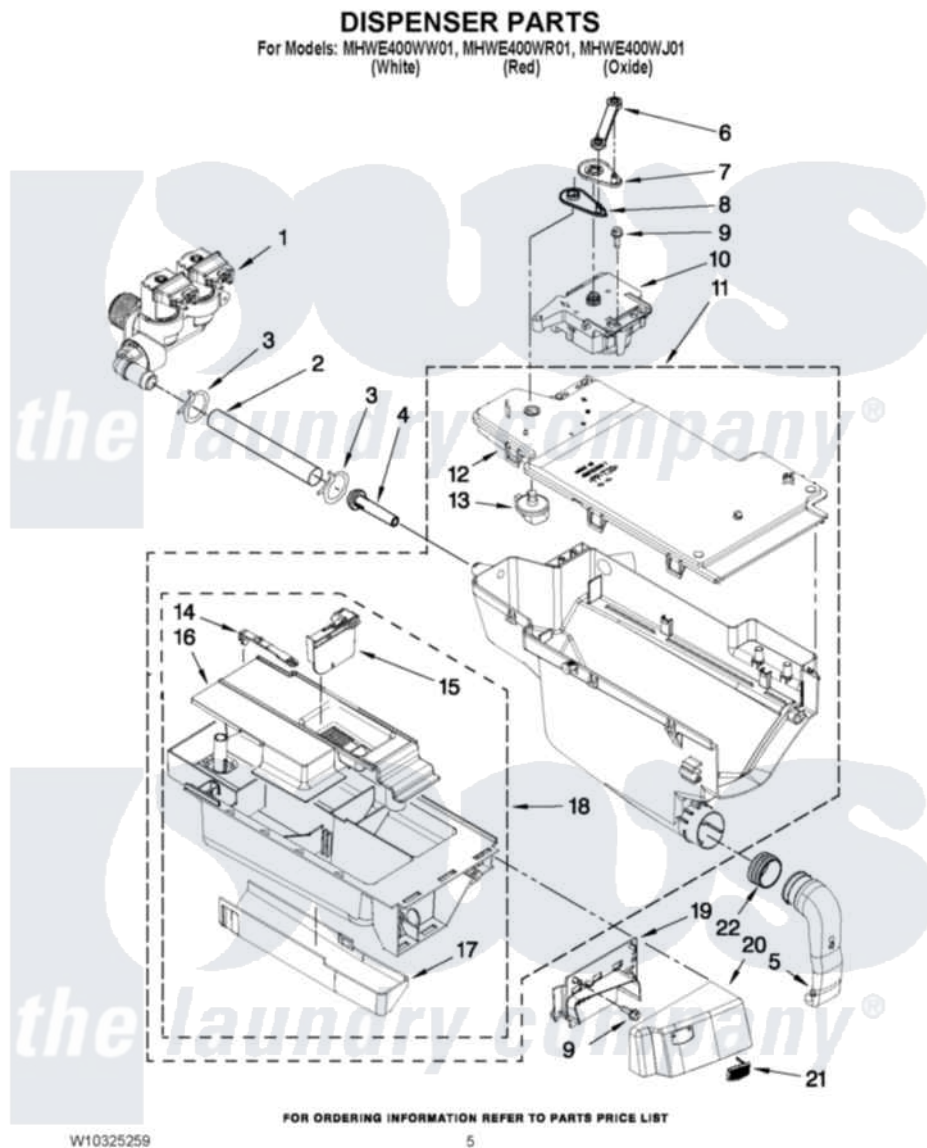

Maytag MHWE400WR01 04 - DISPENSER PARTS

Maytag [Residential Maytag MHWE400WR01 Washer Parts](#) Parts Diagram 04 - DISPENSER PARTS
Click on the part number to view part

Item	Original Part Number	Replaced By	Status	Part Description
1	W10289387			Valve, Water Inlet
2	W10291582			Hose, Inlet Valve To Dispenser
3	8181751	489503		Clamp
4	8183181			Nozzle, Inlet
5	8181718			Tube, Dispenser To Bellow
6	8183183			Lever, Water Distribution
7	8183184			Cam, Actuator
8	W10161052			Lever, Water Distribution
9	8181661			Screw, Actuator
10	W10283468	W10352973		Actuator
11	W10157886			Dispenser, Complete
12	W10164400			Plate, Distribution
13	8181712			Nozzle, Distribution
14	8181721			Hook, Drawer
15	W10121596			Separator, With Selection Slider

16	W10121598		Syphon, Bleach/Softener
17	8183179		Cover, Detergent Drawer
18	8183173		Drawer, Detergent
19	W10248111		Bracket, Handle Fixation
"	W10289412		Bracket, Handle Fixation
"	W10289408		Bracket, Handle Fixation
20	W10294899	W10295933	Handle
"	W10294900	W10295934	Handle
"	W10294903	W10295935	Handle
21	W10248108	W10177245	Medallion
22	8181747		Seal