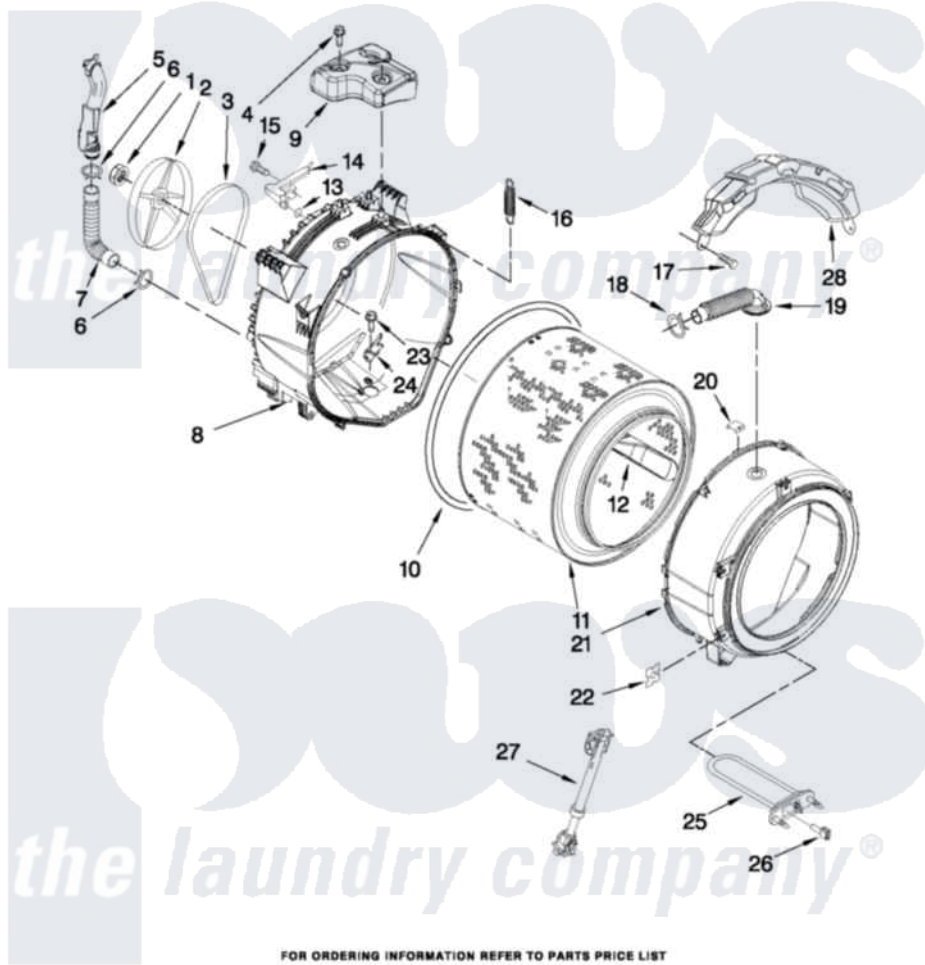

Maytag MHWE400WR01 05 - TUB AND BASKET PARTS

TUB AND BASKET PARTS

For Models: MHWE400W01, MHWE400WR01, MHWE400WJ01
(White) (Red) (Oxide)

W10325259

FOR ORDERING INFORMATION REFER TO PARTS PRICE LIST

7

Maytag [Residential Maytag MHWE400WR01 Washer Parts](#) Parts Diagram 05 - TUB AND BASKET PARTS
Click on the part number to view part

Item	Original Part Number	Replaced By	Status	Part Description
1	W10283361			Nut, Pulley
2	8182650			Pulley
3	W10248068	W10388418		Belt
4	W10283359			Screw, Rear Counterweight
5	W10253670			Pipe, Ventilation
6	W10208156			Clamp
7	8181743			Hose, Exhaust
8	W10283358	W10290562		Tub-Outer
9	W10326456			Counterweight, Rear
10	8181673			Gasket, Tub
11	W10283352			Basket, Complete
12	W10283356			Baffle, Tub
13	W10250553			O-Ring, Air Trap
14	8181731			Airtrap
15	8181785			Screw
16	8182814			Spring, Suspension

17	8181647	W10182109	Screw-Kit
18	8181742	3367052	Clamp, Hose
19	8183187	8540015	Hose, Exhaust
20	8181667	8540092	Clamp, Tub
21	8182312	285981	Tub-Outer
22	8182512		Nut, Push-In
23	8182214		Screw
24	W10250572		Baffle, Tub
25	8182666		Element, Heating
26	8181705		Ntc
27	8182812		Shock Absorber
28	W10326457		Counterweight, Front