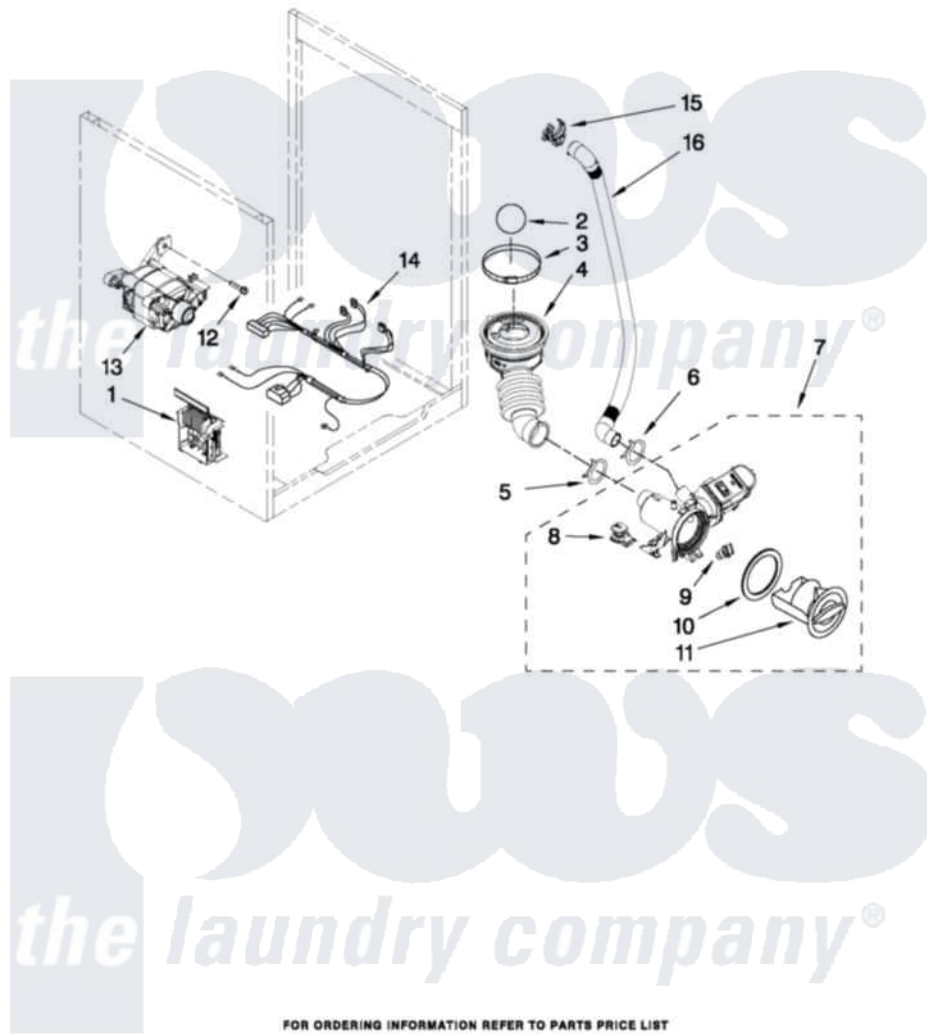

Maytag MHWE400WR01 06 - PUMP AND MOTOR PARTS

PUMP AND MOTOR PARTS

For Models: MHWE400WW01, MHWE400WR01, MHWE400WJ01
(White) (Red) (Oxide)

W10325259

9

FOR ORDERING INFORMATION REFER TO PARTS PRICE LIST

Maytag [Residential Maytag MHWE400WR01 Washer Parts](#) Parts Diagram 06 - PUMP AND MOTOR PARTS
Click on the part number to view part

Item	Original Part Number	Replaced By	Status	Part Description
1	8183196			Motor Control Unit
2	W10121657			Ball
3	8181734	696392		Hose Clamp
4	8181732			Hose, Tub To Pump
5	8181753	285655		Clamp, Hose
6	8181752	3367052		Clamp, Hose
7	8182821	280187		Pump-Water
8	8182820			Grommet, Damper
9	8182816			Grommet, Damper
10	8181736			Seal, Filter Cap
11	8183027			Cap, Filter
12	W10128585			Bolt, Motor
13	8182793			Motor, Drive
14	W10189680			Harness, Motor
15	8182209			Retainer, Drain Hose
16	8181740	W10003250		Hose, Drain-Inner