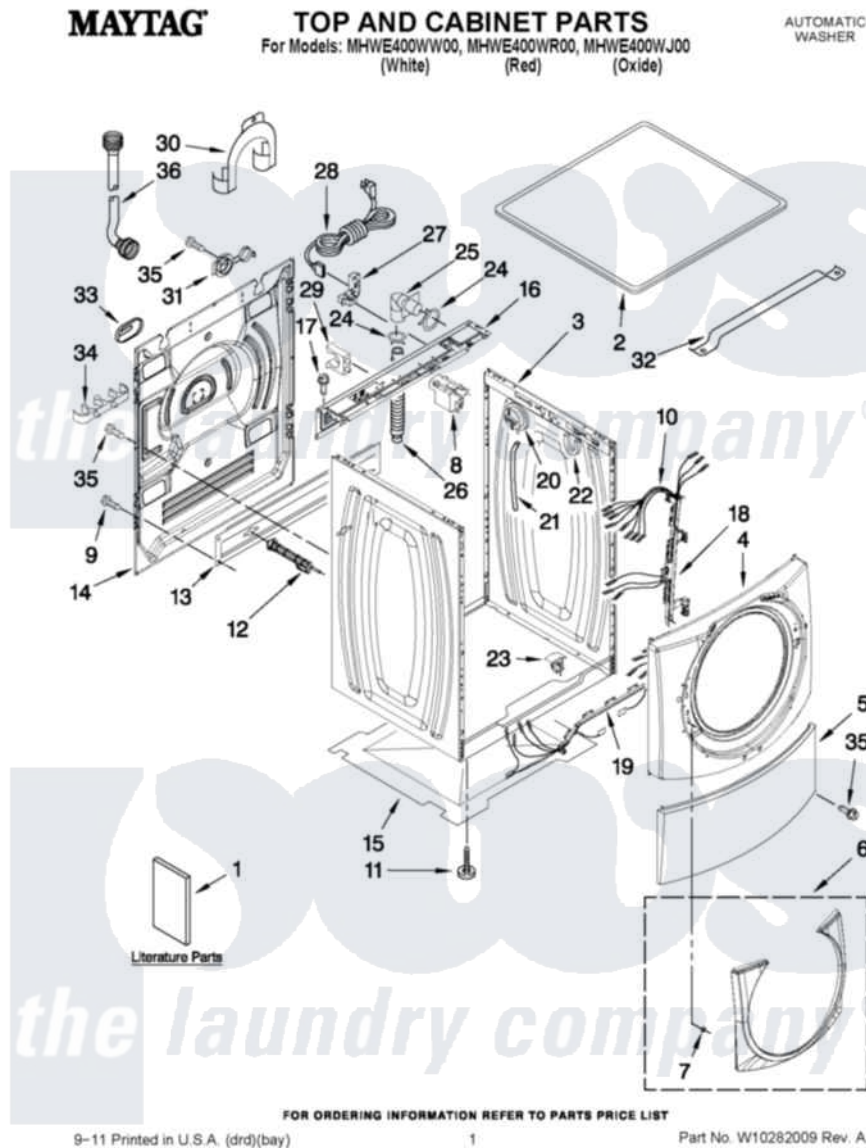

# Maytag MHWE400WW00 01 - TOP AND CABINET PARTS

Maytag [Residential Maytag MHWE400WW00 Washer Parts](#) Parts Diagram 01 - TOP AND CABINET PARTS  
 Click on the part number to view part

Item	Original Part Number	Replaced By	Status	Part Description
1	W10286177		Not Available	USE & CARE GUIDE
"	W10250503		Not Available	Tech Sheet
"	8183017		Not Available	Quick Start Guide
"	W10289390		Not Available	ENERGY GUIDE
2	8181799	<a href="#">8181641</a>		Top
"	<a href="#">W10289411</a>			Top
"	<a href="#">W10289394</a>			Top
3	<a href="#">W10250656</a>			Cabinet
"	<a href="#">W10418965</a>			Cabinet
"	<a href="#">W10419266</a>			Cabinet
4	<a href="#">W10248114</a>			Panel, Front
"	<a href="#">W10289409</a>			Panel, Front
"	<a href="#">W10289392</a>			Panel, Front
5	<a href="#">8181643</a>			Toe Panel
"	<a href="#">W10289410</a>			Toe Panel
"	<a href="#">W10289395</a>			Toe Panel