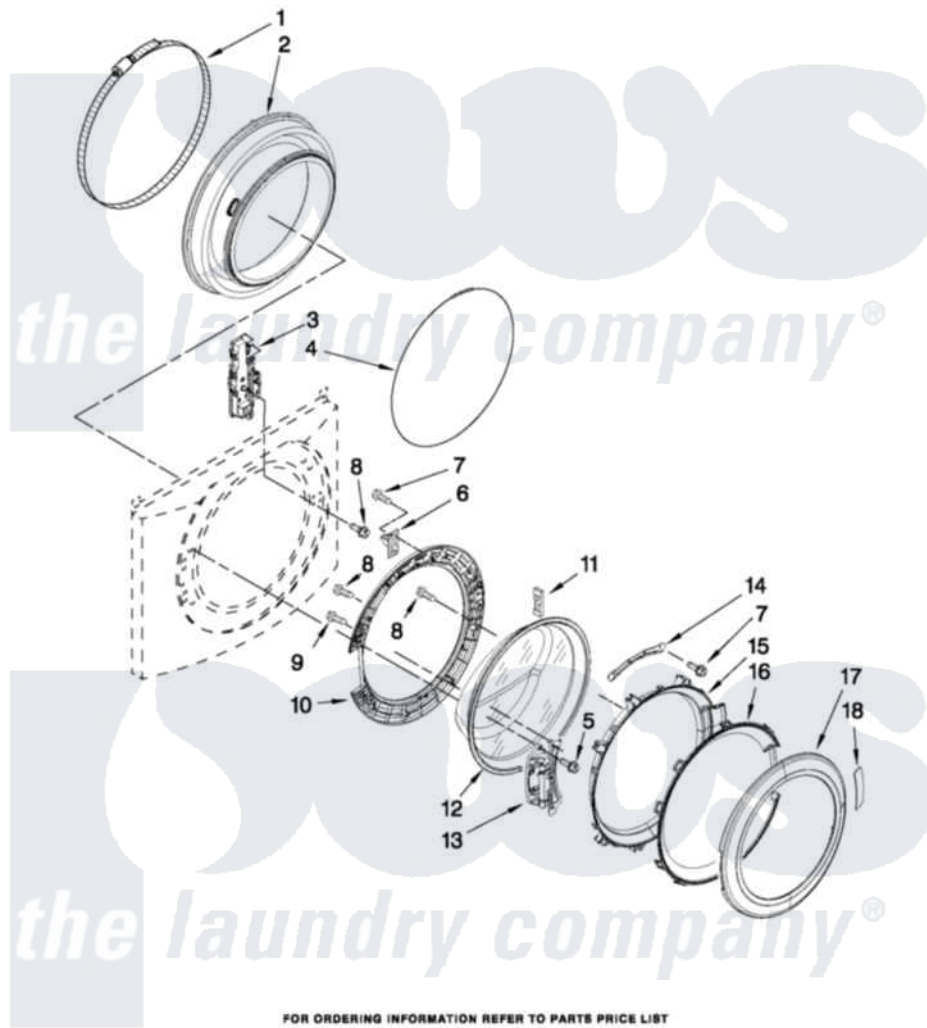

# Maytag MHWE400WW00 02 - DOOR AND LATCH PARTS

## DOOR AND LATCH PARTS

For Models: MHWE400WW00, MHWE400WR00, MHWE400WJ00  
(White) (Red) (Oxide)

W10282009

FOR ORDERING INFORMATION REFER TO PARTS PRICE LIST

3

Maytag [Residential Maytag MHWE400WW00 Washer Parts](#) Parts Diagram 02 - DOOR AND LATCH PARTS  
Click on the part number to view part

Item	Original Part Number	Replaced By	Status	Part Description
1	<a href="#">8182210</a>			Clamp, Bellow
2	<a href="#">8182119</a>			Bellow
3	<a href="#">8183270</a>			Lock, Door
4	<a href="#">8182211</a>			Clamp, Bellow To Front Panel
5	8181760	<a href="#">8540725</a>		Screw
6	8183198	<a href="#">W10217552</a>		Hook, Door
7	8181758	<a href="#">8182214</a>		Screw
8	<a href="#">8181661</a>			Screw, Actuator
9	<a href="#">8181660</a>			Screw
10	<a href="#">8183195</a>			Frame, Door Back Support
11	8181659	<a href="#">W10128586</a>		Clamp, Glass Support
12	<a href="#">8181655</a>			Glass, Door
13	<a href="#">8183202</a>			Hinge, Door
14	<a href="#">W10295703</a>			Clamp, Glass
15	<a href="#">8183256</a>			Frame, Door Front Support
16	W10248071	<a href="#">W10153278</a>		Screen, Door