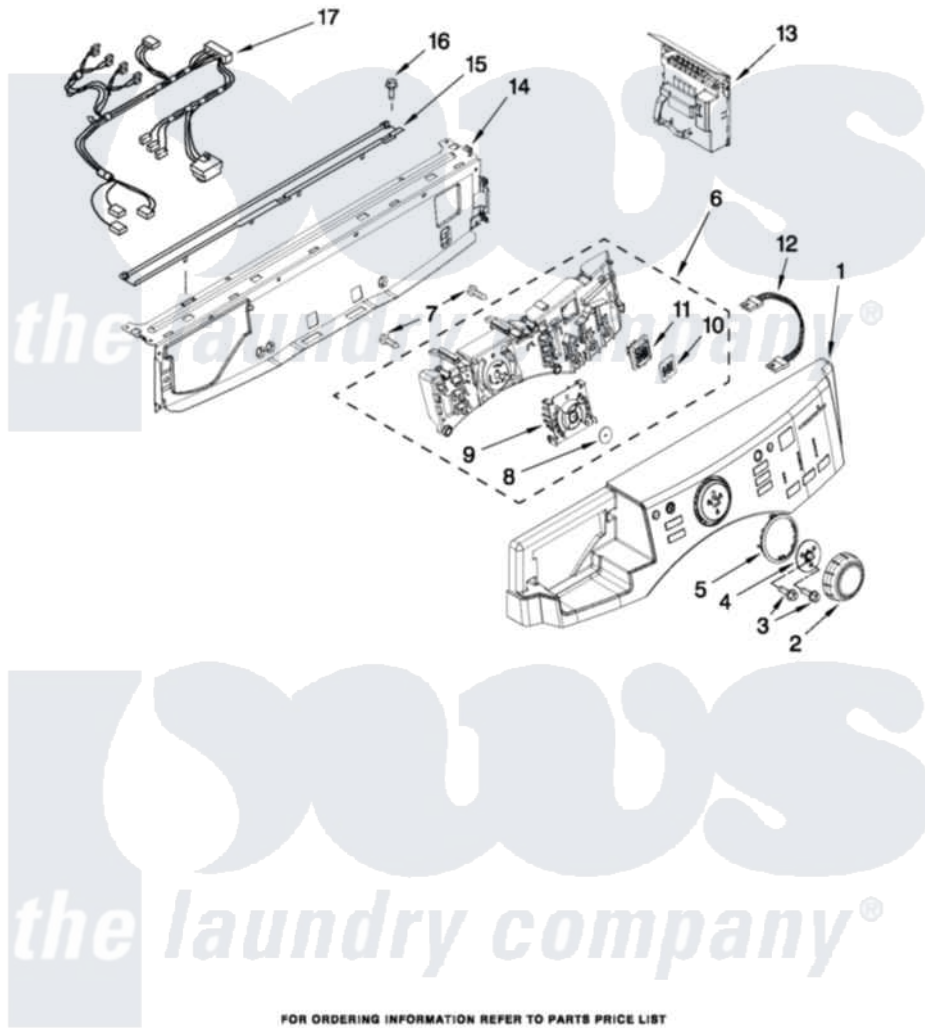

Maytag MHWE400WW00 03 - CONTROL PANEL PARTS

CONTROL PANEL PARTS

For Models: MHWE400WW00 (White) MHWE400WR00 (Red) MHWE400WJ00 (Oxide)

FOR ORDERING INFORMATION REFER TO PARTS PRICE LIST

4

W10282009

Maytag [Residential Maytag MHWE400WW00 Washer Parts](#) Parts Diagram 03 - CONTROL PANEL PARTS
 Click on the part number to view part

Item	Original Part Number	Replaced By	Status	Part Description
1	W10294895			Panel-Control
"	W10294896			Panel-Control
"	W10294897			Panel-Control
2	W10248116	W10164576		Knob, Assembly
3	8181758	8182214		Screw
4	W10248117	W10172298		Bushing, Knob
5	W10248122			Light Guide, Cycle
6	W10283517			User Interface
7	8181661			Screw, Actuator
8	W10248120	8572039		Seal, User Interface
9	W10248121			Light Guide- Cycle, Internal
10	W10248118			Foil-Display
11	W10248119			Light Guide- Display
12	W10283465			Harness, Wiring
13	W10283520			Microcomputer, Machine Control
14	8183203	W10059240		Brace, Front Top

15 [8183204](#)

Channel, Water

16 8181756

[488729](#)

Screw

17 [W10294894](#)

Harness, Wiring