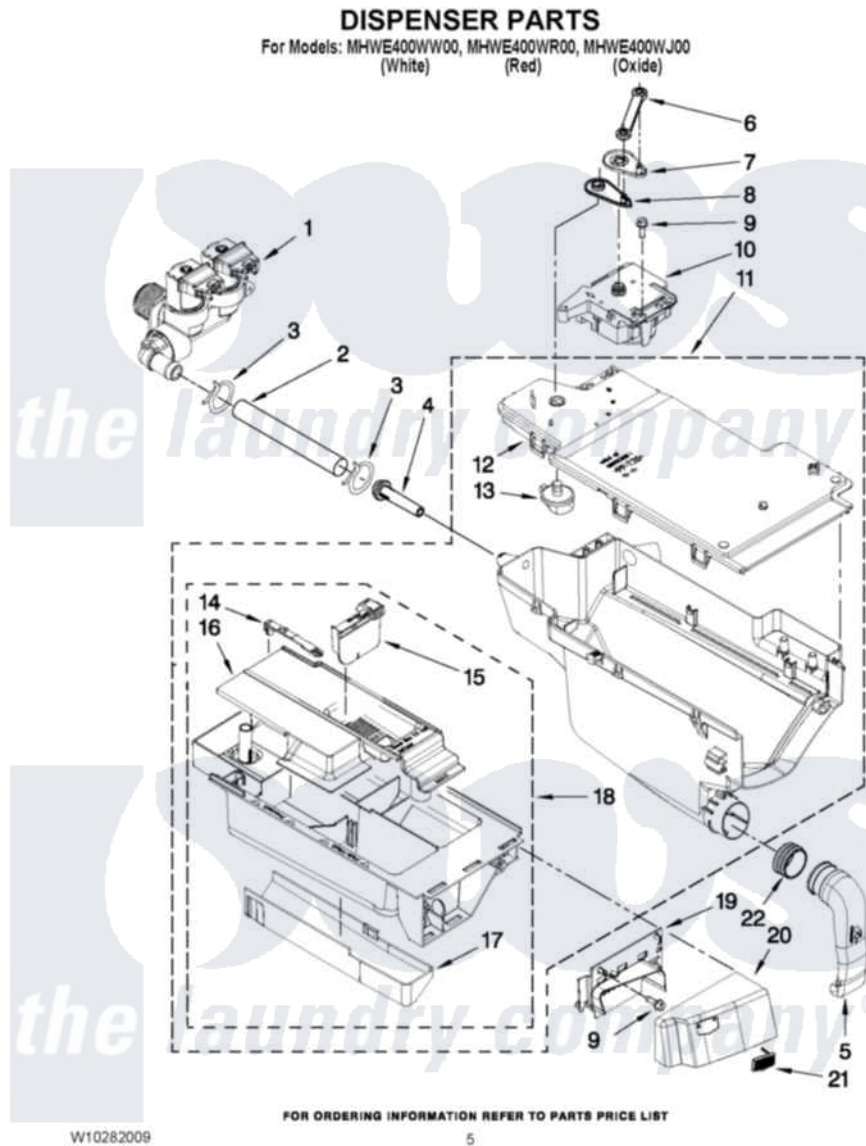

Maytag MHWE400WW00 04 - DISPENSER PARTS

Maytag [Residential Maytag MHWE400WW00 Washer Parts](#) Parts Diagram 04 - DISPENSER PARTS
Click on the part number to view part

Item	Original Part Number	Replaced By	Status	Part Description
1	W10289387			Valve, Water Inlet
2	W10291582			Hose, Inlet Valve To Dispenser
3	8181751	489503		Clamp
4	8183181			Nozzle, Inlet
5	8181718			Tube, Dispenser To Bellow
6	8183183			Lever, Water Distribution
7	8183184			Cam, Actuator
8	W10161052			Lever, Water Distribution
9	8181661			Screw, Actuator
10	W10283468	W10352973		Actuator
11	W10157886			Dispenser, Complete
12	W10164400			Plate, Distribution
13	8181712			Nozzle, Distribution
14	8181721			Hook, Drawer
15	W10121596			Separator, With Selection Slider

16	W10121598		Syphon, Bleach/Softener
17	8183179		Cover, Detergent Drawer
18	8183173		Drawer, Detergent
19	W10248111		Bracket, Handle Fixation
"	W10289412		Bracket, Handle Fixation
"	W10289408		Bracket, Handle Fixation
20	W10294899	W10295933	Handle
"	W10294900	W10295934	Handle
"	W10294903	W10295935	Handle
21	W10248108	W10177245	Medallion
22	8181747		Seal