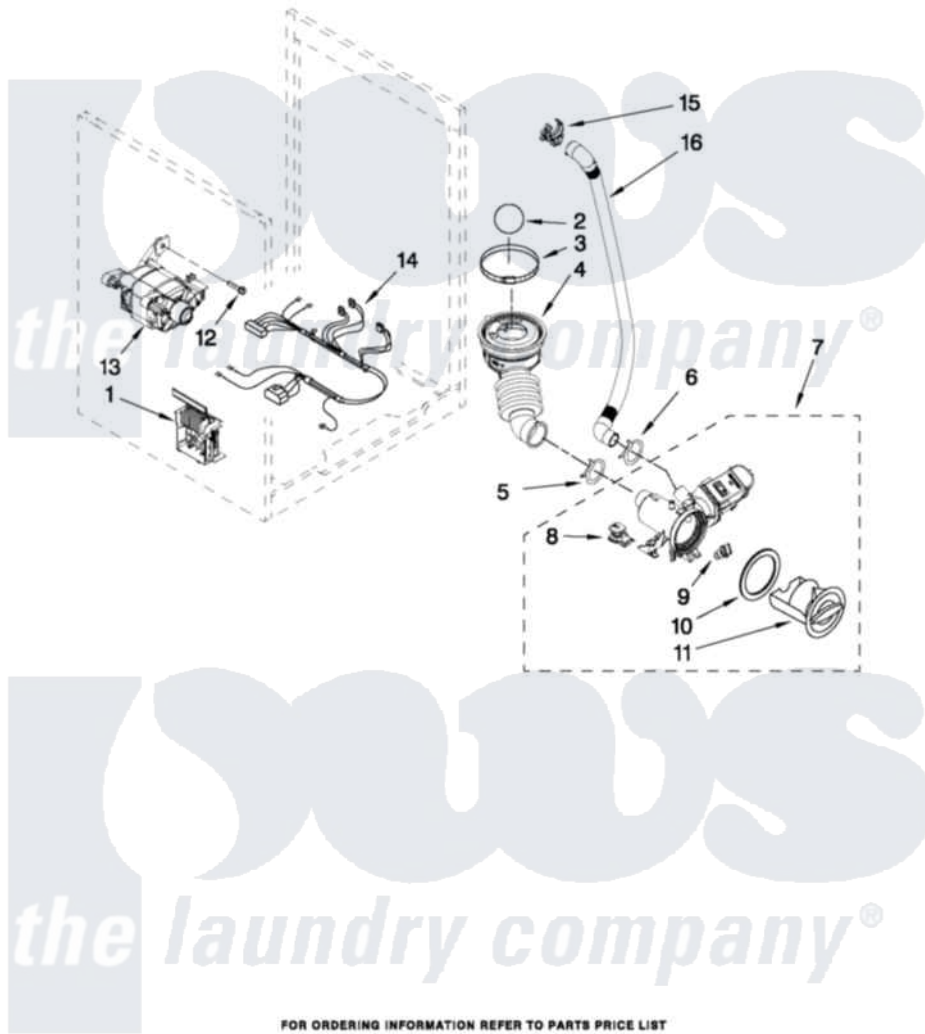

Maytag MHWE400WW00 06 - PUMP AND MOTOR PARTS

PUMP AND MOTOR PARTS

For Models: MHWE400WW00 (White) MHWE400WR00 (Red) MHWE400WJ00 (Oxide)

W10282009

FOR ORDERING INFORMATION REFER TO PARTS PRICE LIST

9

Maytag [Residential Maytag MHWE400WW00 Washer Parts](#) Parts Diagram 06 - PUMP AND MOTOR PARTS
 Click on the part number to view part

Item	Original Part Number	Replaced By	Status	Part Description
1	8183196			Motor Control Unit
2	W10121657			Ball
3	8181734	696392		Hose Clamp
4	8181732			Hose, Tub To Pump
5	8181753	285655		Clamp, Hose
6	8181752	3367052		Clamp, Hose
7	8182821	280187		Pump-Water
8	8182820			Grommet, Damper
9	8182816			Grommet, Damper
10	8181736			Seal, Filter Cap
11	8183027			Cap, Filter
12	W10128585			Bolt, Motor
13	8182793			Motor, Drive
14	W10189680			Harness, Motor
15	8182209			Retainer, Drain Hose
16	8181740	W10003250		Hose, Drain-Inner