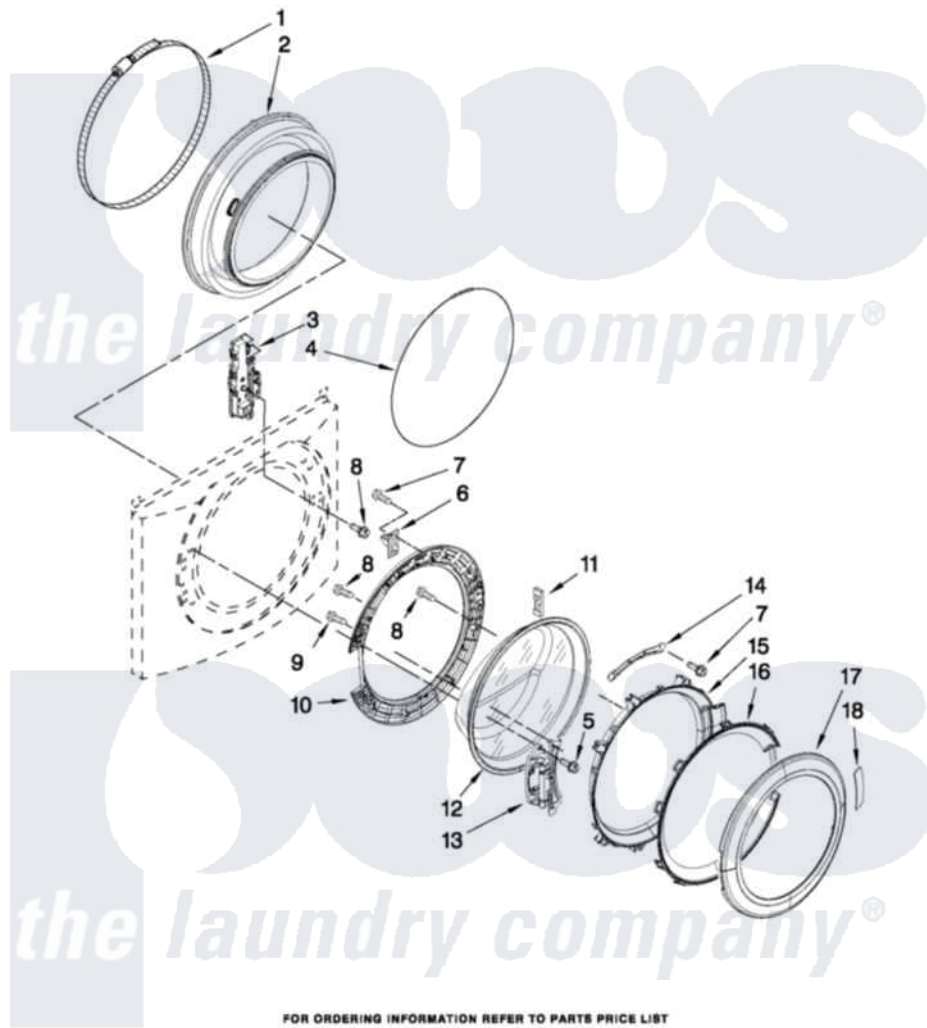

# Maytag MHWE400WW01 02 - DOOR AND LATCH PARTS

## DOOR AND LATCH PARTS

For Models: MHWE400WW01, MHWE400WR01, MHWE400WJ01  
(White) (Red) (Oxide)

W10325259

FOR ORDERING INFORMATION REFER TO PARTS PRICE LIST

3

Maytag [Residential Maytag MHWE400WW01 Washer Parts](#) Parts Diagram 02 - DOOR AND LATCH PARTS  
Click on the part number to view part

Item	Original Part Number	Replaced By	Status	Part Description
1	<a href="#">8182210</a>			Clamp, Bellow
2	<a href="#">8182119</a>			Bellow
3	<a href="#">8183270</a>			Lock, Door
4	<a href="#">8182211</a>			Clamp, Bellow To Front Panel
5	<a href="#">W10313165</a>			Screw
6	<a href="#">W10217552</a>			Hook, Door
7	8181758	<a href="#">8182214</a>		Screw
8	<a href="#">8181661</a>			Screw, Actuator
9	<a href="#">8181660</a>			Screw
10	<a href="#">8183195</a>			Frame, Door Back Support
11	8181659	<a href="#">W10128586</a>		Clamp, Glass Support
12	<a href="#">8181655</a>			Glass, Door
13	<a href="#">8183202</a>			Hinge, Door
14	<a href="#">W10295703</a>			Clamp, Glass
15	<a href="#">8183256</a>			Frame, Door Front Support
16	W10248071	<a href="#">W10153278</a>		Screen, Door