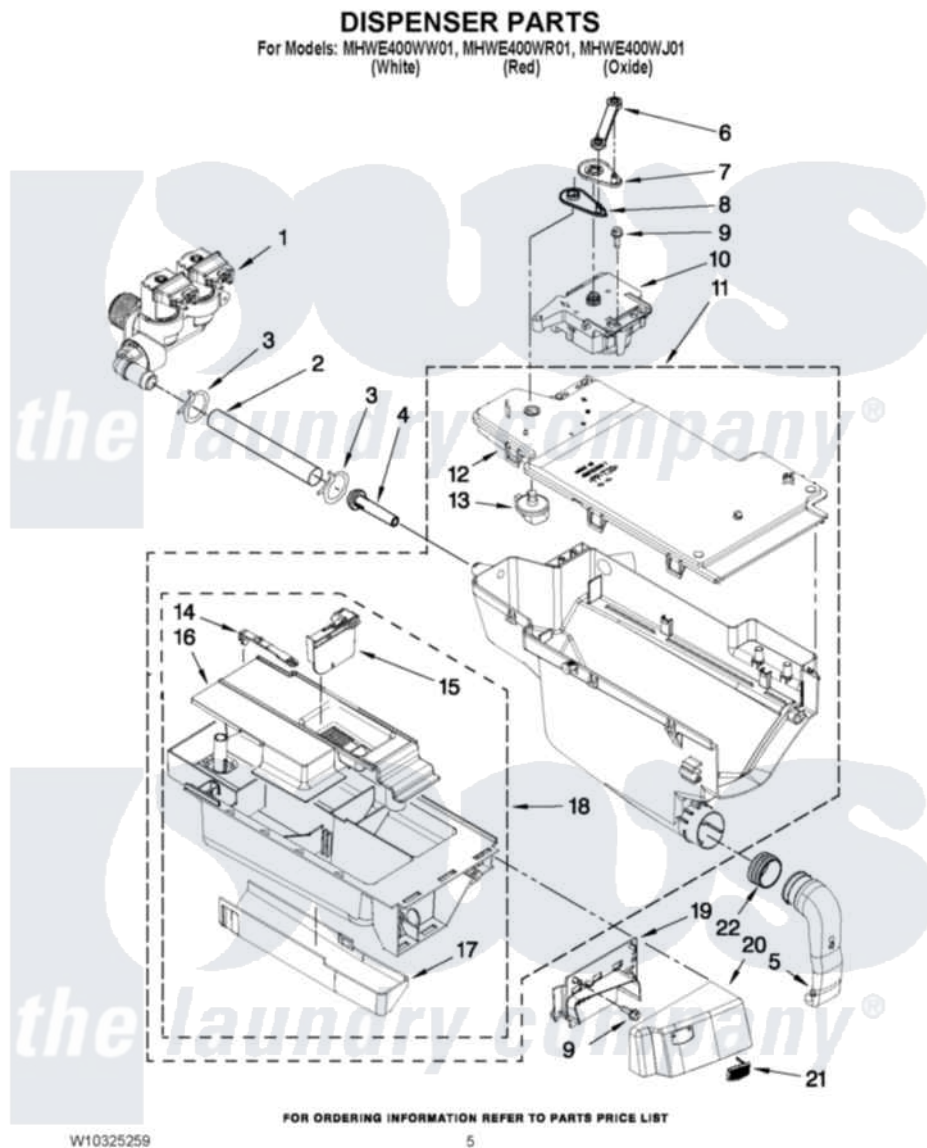

Maytag MHWE400WW01 04 - DISPENSER PARTS

Maytag [Residential Maytag MHWE400WW01 Washer Parts](#) Parts Diagram 04 - DISPENSER PARTS
Click on the part number to view part

Item	Original Part Number	Replaced By	Status	Part Description
1	W10289387			Valve, Water Inlet
2	W10291582			Hose, Inlet Valve To Dispenser
3	8181751	489503		Clamp
4	8183181			Nozzle, Inlet
5	8181718			Tube, Dispenser To Bellow
6	8183183			Lever, Water Distribution
7	8183184			Cam, Actuator
8	W10161052			Lever, Water Distribution
9	8181661			Screw, Actuator
10	W10283468	W10352973		Actuator
11	W10157886			Dispenser, Complete
12	W10164400			Plate, Distribution
13	8181712			Nozzle, Distribution
14	8181721			Hook, Drawer
15	W10121596			Separator, With Selection Slider

16	W10121598		Syphon, Bleach/Softener
17	8183179		Cover, Detergent Drawer
18	8183173		Drawer, Detergent
19	W10248111		Bracket, Handle Fixation
"	W10289412		Bracket, Handle Fixation
"	W10289408		Bracket, Handle Fixation
20	W10294899	W10295933	Handle
"	W10294900	W10295934	Handle
"	W10294903	W10295935	Handle
21	W10248108	W10177245	Medallion
22	8181747		Seal