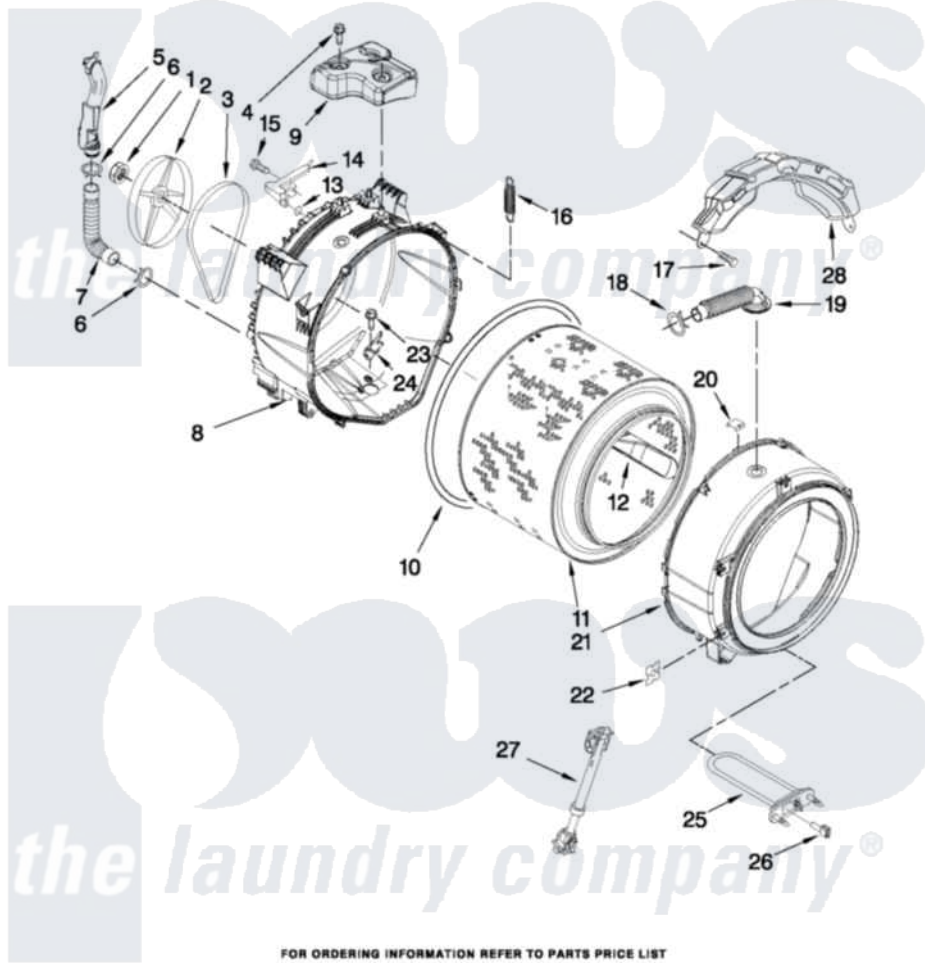

Maytag MHWE400WW01 05 - TUB AND BASKET PARTS

TUB AND BASKET PARTS

For Models: MHWE400WW01, MHWE400WR01, MHWE400WJ01
(White) (Red) (Oxide)

W10325259

FOR ORDERING INFORMATION REFER TO PARTS PRICE LIST

7

Maytag [Residential Maytag MHWE400WW01 Washer Parts](#) Parts Diagram 05 - TUB AND BASKET PARTS
Click on the part number to view part

Item	Original Part Number	Replaced By	Status	Part Description
1	W10283361			Nut, Pulley
2	8182650			Pulley
3	W10248068	W10388418		Belt
4	W10283359			Screw, Rear Counterweight
5	W10253670			Pipe, Ventilation
6	W10208156			Clamp
7	8181743			Hose, Exhaust
8	W10283358	W10290562		Tub-Outer
9	W10326456			Counterweight, Rear
10	8181673			Gasket, Tub
11	W10283352			Basket, Complete
12	W10283356			Baffle, Tub
13	W10250553			O-Ring, Air Trap
14	8181731			Airtrap
15	8181785			Screw
16	8182814			Spring, Suspension