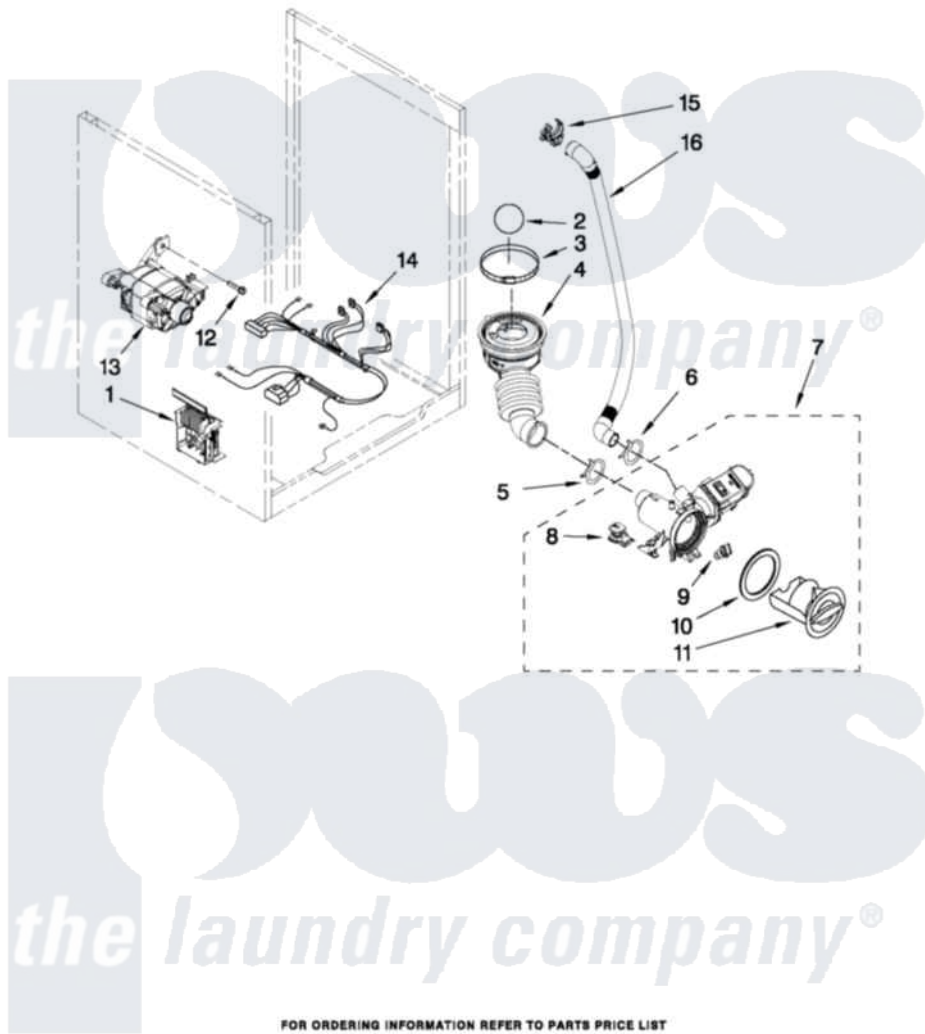

# Maytag MHWE400WW01 06 - PUMP AND MOTOR PARTS

## PUMP AND MOTOR PARTS

For Models: MHWE400WW01, MHWE400WR01, MHWE400WJ01  
(White) (Red) (Oxide)

W10325259

9

FOR ORDERING INFORMATION REFER TO PARTS PRICE LIST

Maytag [Residential Maytag MHWE400WW01 Washer Parts](#) Parts Diagram 06 - PUMP AND MOTOR PARTS  
Click on the part number to view part

Item	Original Part Number	Replaced By	Status	Part Description
1	<a href="#">8183196</a>			Motor Control Unit
2	<a href="#">W10121657</a>			Ball
3	8181734	<a href="#">696392</a>		Hose Clamp
4	<a href="#">8181732</a>			Hose, Tub To Pump
5	8181753	<a href="#">285655</a>		Clamp, Hose
6	8181752	<a href="#">3367052</a>		Clamp, Hose
7	8182821	<a href="#">280187</a>		Pump-Water
8	<a href="#">8182820</a>			Grommet, Damper
9	<a href="#">8182816</a>			Grommet, Damper
10	<a href="#">8181736</a>			Seal, Filter Cap
11	<a href="#">8183027</a>			Cap, Filter
12	<a href="#">W10128585</a>			Bolt, Motor
13	<a href="#">8182793</a>			Motor, Drive
14	<a href="#">W10189680</a>			Harness, Motor
15	<a href="#">8182209</a>			Retainer, Drain Hose
16	8181740	<a href="#">W10003250</a>		Hose, Drain-Inner