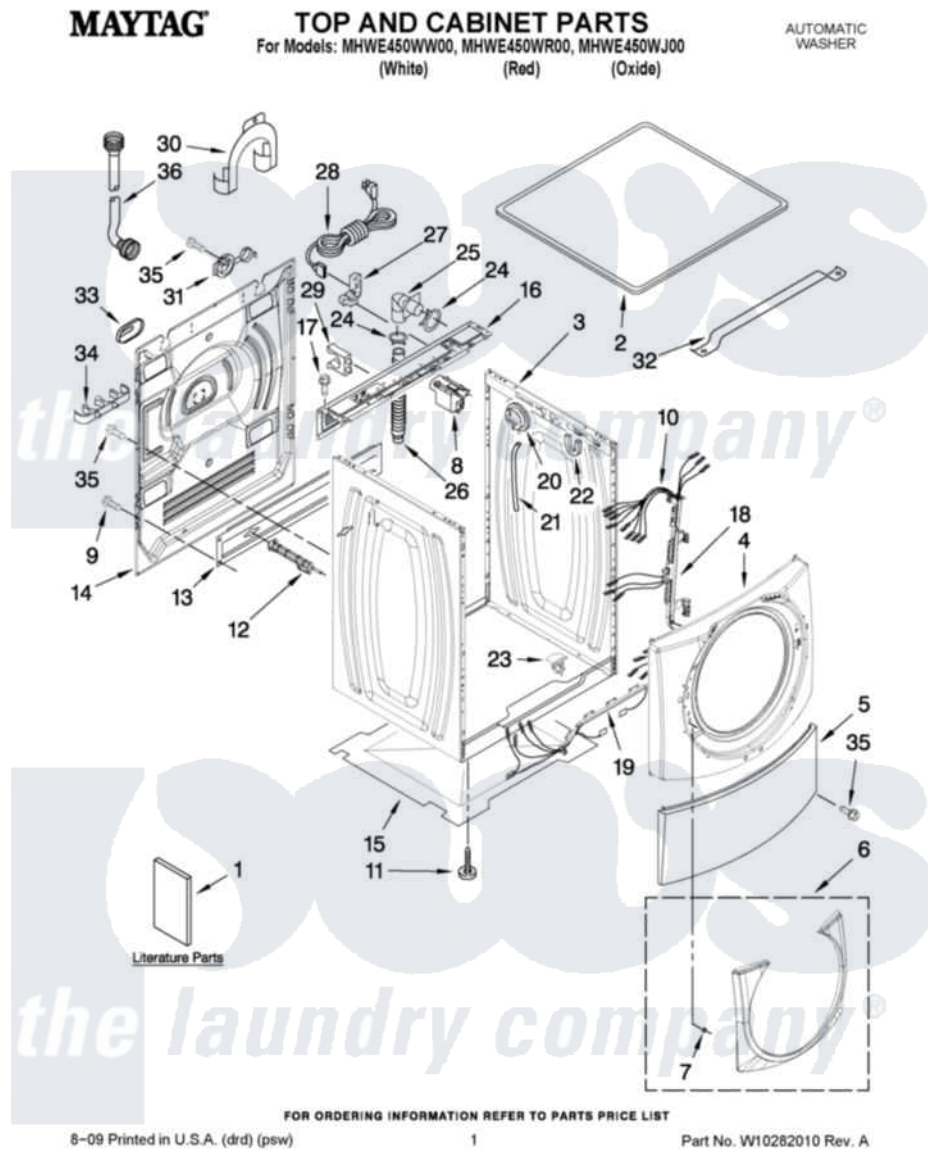

Maytag MHWE450WJ00 01 - TOP AND CABINET PARTS

Maytag [Residential Maytag MHWE450WJ00 Washer Parts](#) Parts Diagram 01 - TOP AND CABINET PARTS
 Click on the part number to view part

Item	Original Part Number	Replaced By	Status	Part Description
1	W10286177		Not Available	USE & CARE GUIDE
"	W10250503		Not Available	Tech Sheet
"	8183017		Not Available	Quick Start Guide
"	W10289390		Not Available	ENERGY GUIDE
2	8181799	8181641		Top
"	W10289411			Top
"	W10289394			Top
3	W10288155			Cabinet
"	W10288157			Cabinet
"	W10288156			Cabinet
4	W10248114			Panel, Front
"	W10289409			Panel, Front
"	W10289392			Panel, Front
5	8181643			Toe Panel
"	W10289410			Toe Panel
"	W10289395			Toe Panel

6	W10248115		Ring, Trim
"	W10289413		Ring, Trim
"	W10289399		Ring, Trim 9oxide)
7	8183210		Clip, Trim
8	8181922	W10326464	Filter, Interference
9	W10157885		Screw, 4.2 X 14
10	W10283494		Harness, Wiring
11	8181636		Foot, Leveling
12	W10283353	W10289554A	Bolt
"	W10283354	W10289554A	Bolt
13	8182661	W10003040	Brace, Transport
14	W10242507		Panel, Rear
15	8181635		Pan, Bottom
16	W10289389		Brace, Rear
17	8181756	488729	Screw
18	W10121609		Channel, Harness
19	W10121610		Channel, Harness
20	W10271610		Switch, Pressure
21	8181739	W10004260	Hose, Pressure Switch
22	8181763		Bracket, Spring
23	W10189678	W10085220	Microswitch
24	8181752	3367052	Clamp, Hose
25	8181738		Connector, Hose Outlet
26	8181737		Hose, Drain
27	8181690	8182635	Strain Relief
28	8183009		Cord, Power
29	8182702		Clip, Outer Hose Holder
30	8181768	W10280024	U-Bend, Drain Hose
31	8182699		Grommet, Cord Support
32	8181632		Brace, Top
33	8182700	8540268	Cover, Transport
34	8182701		Clip, Outer Hose Holder
35	8181828	488729	Screw
36	8182795	89503	Hose-Inlet
"	8182792	89503	Hose-Inlet