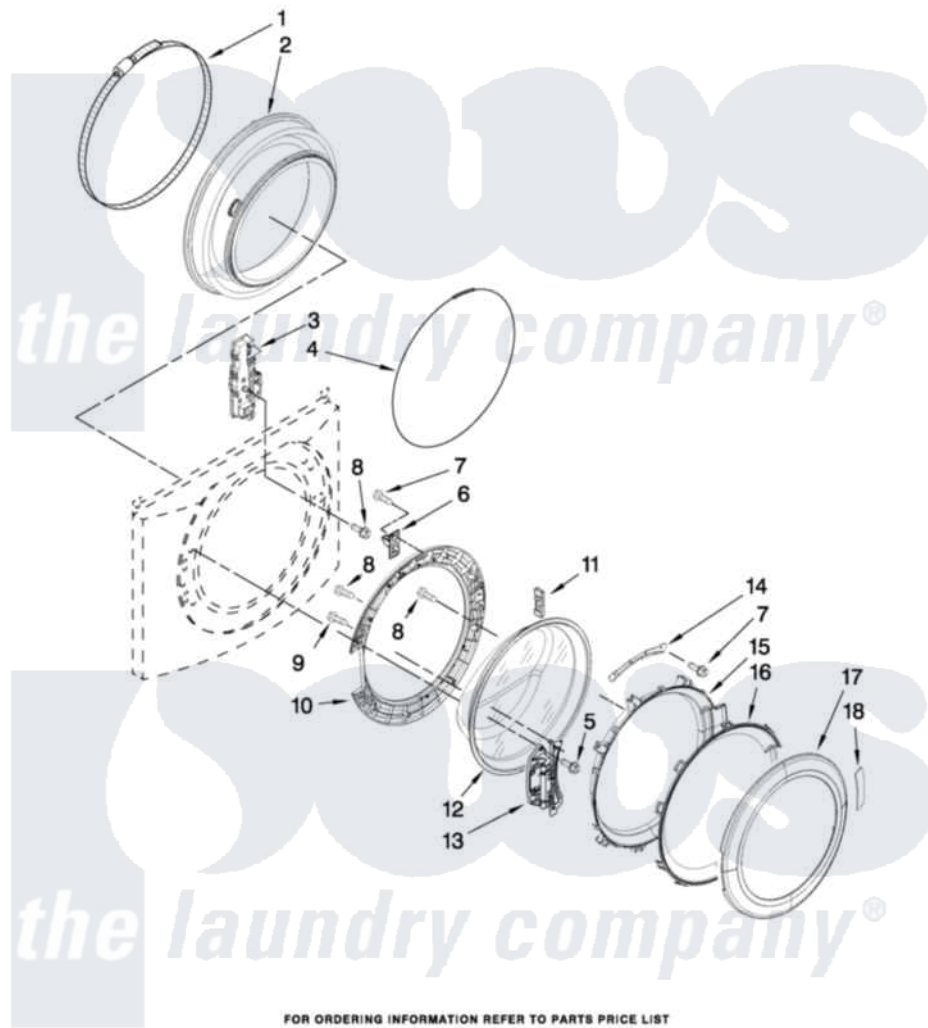

Maytag MHWE450WJ00 02 - DOOR AND LATCH PARTS

DOOR AND LATCH PARTS

For Models: MHWE450WW00, MHWE450WR00, MHWE450WJ00
(White) (Red) (Oxide)

W10282010

FOR ORDERING INFORMATION REFER TO PARTS PRICE LIST

3

Maytag [Residential Maytag MHWE450WJ00 Washer Parts](#) Parts Diagram 02 - DOOR AND LATCH PARTS
Click on the part number to view part

Item	Original Part Number	Replaced By	Status	Part Description
1	8182210			Clamp, Bellow
2	8182119			Bellow
3	8183270			Lock, Door
4	8182211			Clamp, Bellow To Front Panel
5	8181760	8540725		Screw
6	8183198	W10217552		Hook, Door
7	8181758	8182214		Screw
8	8181661			Screw, Actuator
9	8181660			Screw
10	8183195			Frame, Door Back Support
11	8181659	W10128586		Clamp, Glass Support
12	8181655			Glass, Door
13	8183202			Hinge, Door
14	W10295703			Clamp, Glass
15	8183256			Frame, Door Front Support
16	W10248071	W10153278		Screen, Door