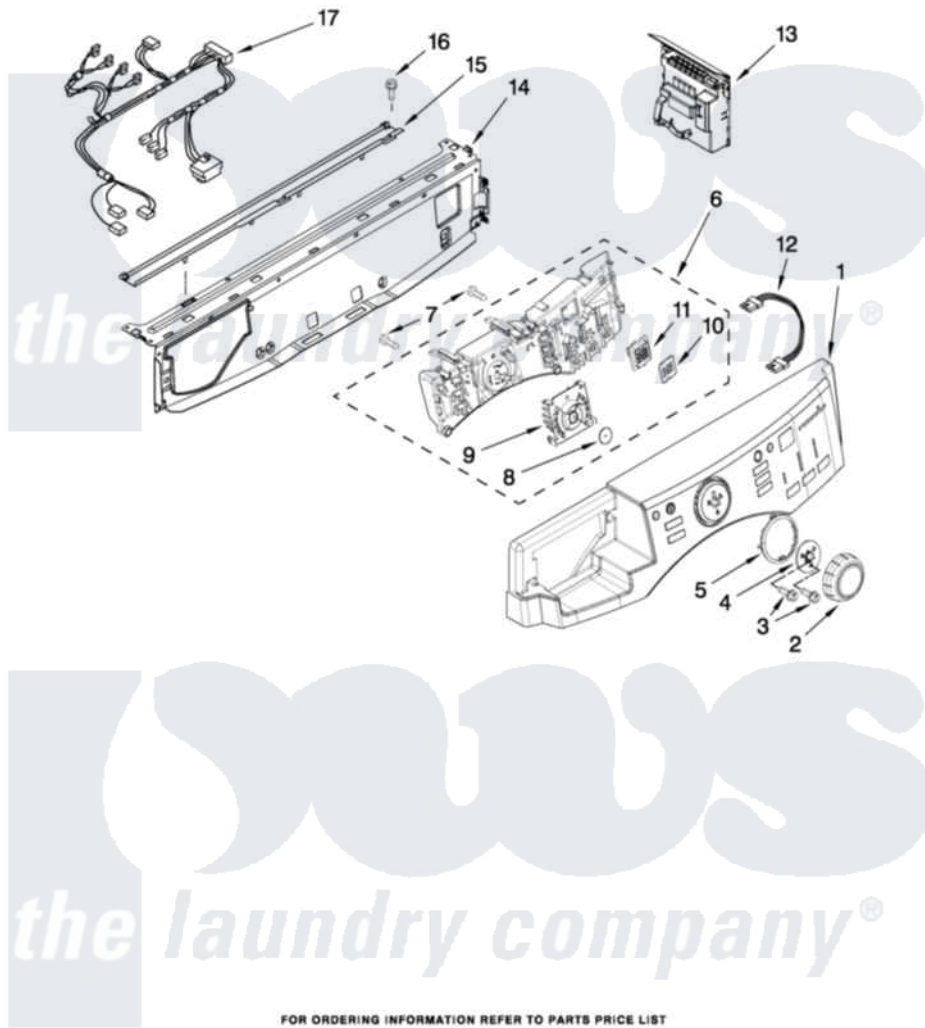

# Maytag MHWE450WJ00 03 - CONTROL PANEL PARTS

## CONTROL PANEL PARTS

For Models: MHWE450WW00, MHWE450WR00, MHWE450WJ00  
(White) (Red) (Oxide)

FOR ORDERING INFORMATION REFER TO PARTS PRICE LIST

4

W10282010

Maytag Residential Maytag MHWE450WJ00 Washer Parts Parts Diagram 03 - CONTROL PANEL PARTS  
Click on the part number to view part

Item	Original Part Number	Replaced By	Status	Part Description
1	<a href="#">W10283496</a>			Panel-Control
"	<a href="#">W10283497</a>			Panel-Control
"	<a href="#">W10283499</a>			Panel-Control
2	W10248116	<a href="#">W10164576</a>		Knob, Assembly
3	8181758	<a href="#">8182214</a>		Screw
4	W10248117	<a href="#">W10172298</a>		Bushing, Knob
5	<a href="#">W10248122</a>			Light Guide, Cycle
6	<a href="#">W10283493</a>			User Interface
7	<a href="#">8181661</a>			Screw, Actuator
8	W10248120	<a href="#">8572039</a>		Seal, User Interface
9	<a href="#">W10248121</a>			Light Guide- Cycle, Internal
10	<a href="#">W10248118</a>			Foil-Display
11	<a href="#">W10248119</a>			Light Guide- Display
12	<a href="#">W10283465</a>			Harness, Wiring
13	<a href="#">W10283511</a>			Microcomputer, Machine Control
14	8183203	<a href="#">W10059240</a>		Brace, Front Top

15 [8183204](#)

Channel, Water

16 8181756

[488729](#)

Screw

17 [W10283495](#)

Harness, Wiring