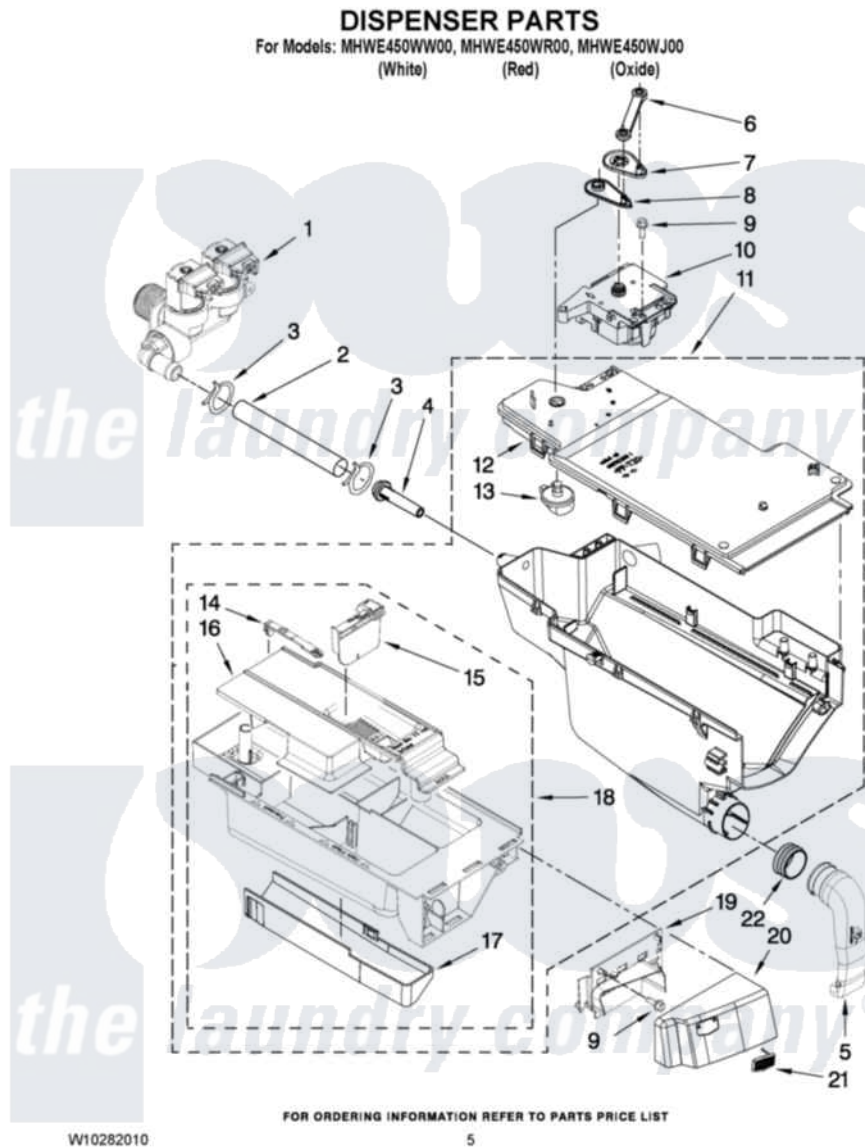

# Maytag MHWE450WJ00 04 - DISPENSER PARTS

Maytag Residential Maytag MHWE450WJ00 Washer Parts Parts Diagram 04 - DISPENSER PARTS  
Click on the part number to view part

Item	Original Part Number	Replaced By	Status	Part Description
1	<a href="#">W10289387</a>			Valve, Water Inlet
2	<a href="#">W10291582</a>			Hose, Inlet Valve To Dispenser
3	8181751	<a href="#">489503</a>		Clamp
4	<a href="#">8183181</a>			Nozzle, Inlet
5	<a href="#">8181718</a>			Tube, Dispenser To Bellow
6	<a href="#">8183183</a>			Lever, Water Distribution
7	<a href="#">8183184</a>			Cam, Actuator
8	<a href="#">W10161052</a>			Lever, Water Distribution
9	<a href="#">8181661</a>			Screw, Actuator
10	W10283468	<a href="#">W10352973</a>		Actuator
11	<a href="#">W10157886</a>			Dispenser, Complete
12	<a href="#">W10164400</a>			Plate, Distribution
13	<a href="#">8181712</a>			Nozzle, Distribution
14	<a href="#">8181721</a>			Hook, Drawer
15	<a href="#">W10121596</a>			Separator, With Selection Slider

16	<a href="#">W10121598</a>		Syphon, Bleach/Softener
17	<a href="#">8183179</a>		Cover, Detergent Drawer
18	<a href="#">8183173</a>		Drawer, Detergent
19	<a href="#">W10248111</a>		Bracket, Handle Fixation
"	<a href="#">W10289412</a>		Bracket, Handle Fixation
"	<a href="#">W10289408</a>		Bracket, Handle Fixation
20	W10283504	<a href="#">W10283508</a>	Handle
"	W10283505	<a href="#">W10283509</a>	Handle
"	W10283506	<a href="#">W10283510</a>	Handle
21	W10248108	<a href="#">W10177245</a>	Medallion
22	<a href="#">8181747</a>		Seal