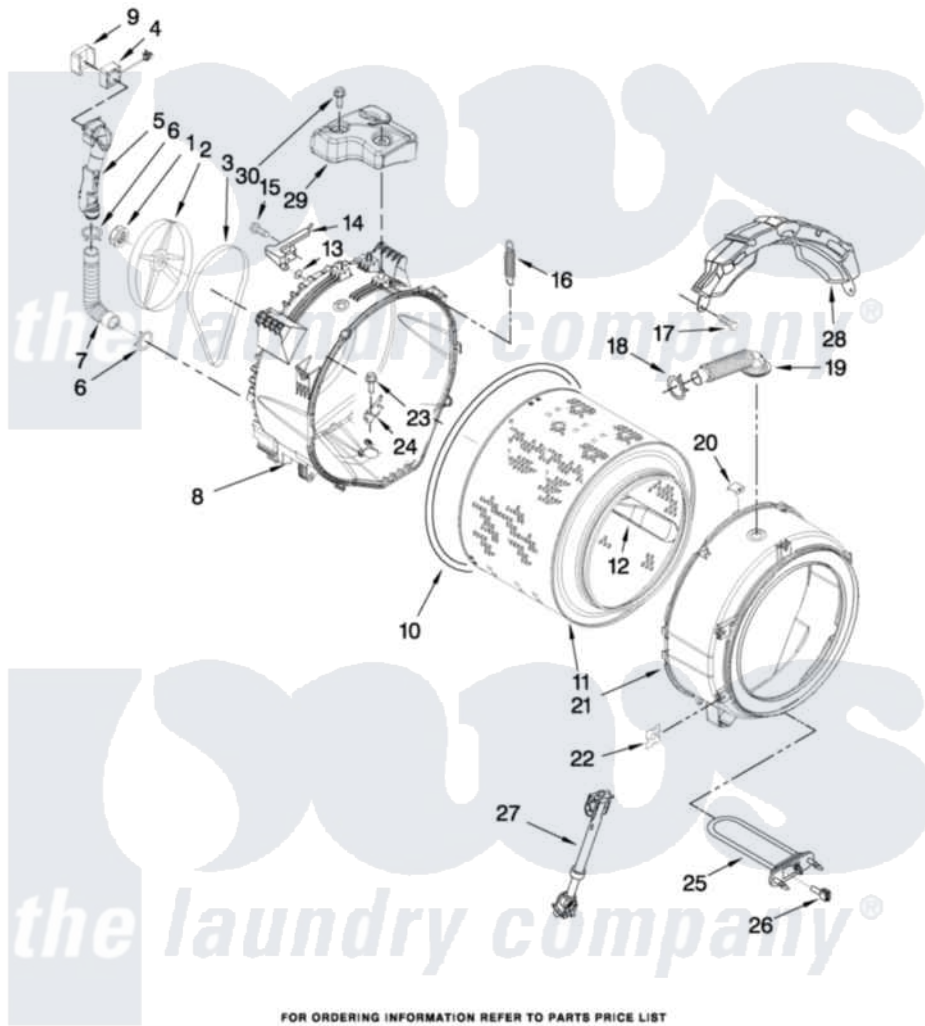

Maytag MHWE450WJ00 05 - TUB AND BASKET PARTS

TUB AND BASKET PARTS

For Models: MHWE450WW00, MHWE450WR00, MHWE450WJ00
(White) (Red) (Oxide)

W10282010

FOR ORDERING INFORMATION REFER TO PARTS PRICE LIST

7

[Maytag Residential Maytag MHWE450WJ00 Washer Parts](#) Parts Diagram 05 - TUB AND BASKET PARTS
Click on the part number to view part

Item	Original Part Number	Replaced By	Status	Part Description
1	W10283361			Nut, Pulley
2	8182650			Pulley
3	W10248068	W10388418		Belt
4	W10283362			Fan, Active Ventilation
5	W10283513			Pipe, Ventilation
6	W10208156			Clamp
7	8181743			Hose, Exhaust
8	W10283358	W10290562		Tub-Outer
9	W10283366			Support, Ventilation Fan
10	8181673			Gasket, Tub
11	W10283352			Basket, Complete
12	W10283356			Baffle, Tub
13	W10250553			O-Ring, Air Trap
14	8181731			Airtrap
15	8181785			Screw
16	8182814			Spring, Suspension

17	8181647	W10182109	Screw-Kit
18	8181742	3367052	Clamp, Hose
19	8183187	8540015	Hose, Exhaust
20	8181667	8540092	Clamp, Tub
21	8182312	285981	Tub-Outer
22	8182512		Nut, Push-In
23	8182214		Screw
24	W10250572		Baffle, Tub
25	8182666		Element, Heating
26	8181705		Ntc
27	8182812		Shock Absorber
28	8181645	W10008880	Counterweight, Front
29	W10283355		Counterweight, Rear
30	W10283359		Screw, Rear Counterweight