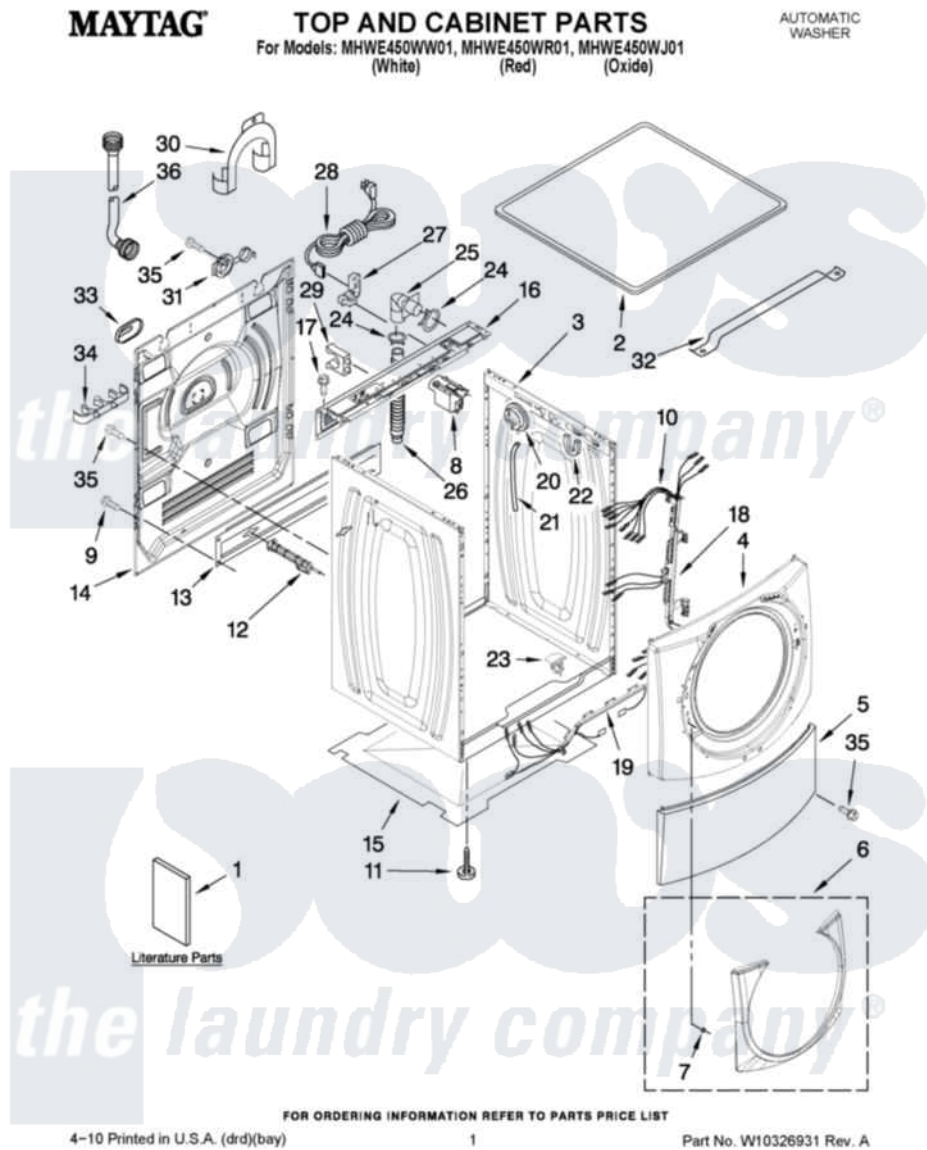

Maytag MHWE450WJ01 01 - TOP AND CABINET PARTS

Maytag [Residential Maytag MHWE450WJ01 Washer Parts](#) Parts Diagram 01 - TOP AND CABINET PARTS
 Click on the part number to view part

Item	Original Part Number	Replaced By	Status	Part Description
1	W10286177		Not Available	USE & CARE GUIDE
"	W10250503		Not Available	Tech Sheet
"	8183017		Not Available	Quick Start Guide
"	W10289390		Not Available	ENERGY GUIDE
2	8181799	8181641		Top
"	W10289411			Top
"	W10289394			Top
3	W10288155			Cabinet
"	W10288157			Cabinet
"	W10288156			Cabinet
4	W10248114			Panel, Front
"	W10289409			Panel, Front
"	W10289392			Panel, Front
5	8181643			Toe Panel
"	W10289410			Toe Panel
"	W10289395			Toe Panel

6	W10248115		Ring, Trim
"	W10289413		Ring, Trim
"	W10289399		Ring, Trim 9oxide)
7	8183210		Clip, Trim
8	W10326464		Filter, Interference
9	W10157885		Screw, 4.2 X 14
10	W10283494		Harness, Wiring
11	8181636		Foot, Leveling
12	W10283353	W10289554A	Bolt
"	W10283354	W10289554A	Bolt
13	8182661	W10003040	Brace, Transport
14	W10242507		Panel, Rear
15	8181635		Pan, Bottom
16	W10289389		Brace, Rear
17	8181756	488729	Screw
18	W10121609		Channel, Harness
19	W10121610		Channel, Harness
20	W10271610		Switch, Pressure
21	8181739	W10004260	Hose, Pressure Switch
22	8181763		Bracket, Spring
23	W10189678	W10085220	Microswitch
24	8181752	3367052	Clamp, Hose
25	8181738		Connector, Hose Outlet
26	8181737		Hose, Drain
27	8181690	8182635	Strain Relief
28	8183009		Cord, Power
29	8182702		Clip, Outer Hose Holder
30	8181768	W10280024	U-Bend, Drain Hose
31	8182699		Grommet, Cord Support
32	8181632		Brace, Top
33	8182700	8540268	Cover, Transport
34	8182701		Clip, Outer Hose Holder
35	8181828	488729	Screw
36	8182795	89503	Hose-Inlet
"	8182792	89503	Hose-Inlet