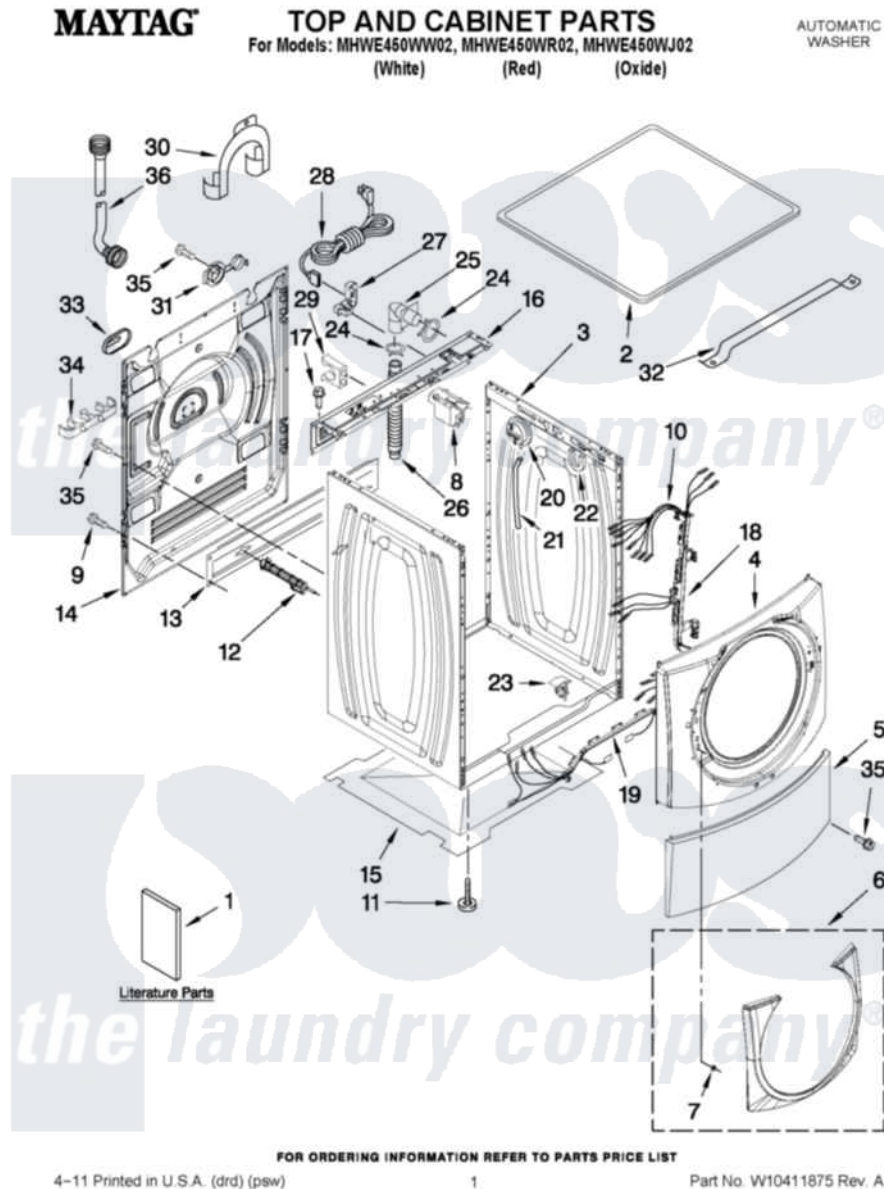

Maytag MHWE450WJ02 01 - TOP AND CABINET PARTS

Maytag [Residential Maytag MHWE450WJ02 Washer Parts](#) Parts Diagram 01 - TOP AND CABINET PARTS
 Click on the part number to view part

Item	Original Part Number	Replaced By	Status	Part Description
1	W10286177		Not Available	USE & CARE GUIDE
"	W10250503		Not Available	Tech Sheet
"	8183017		Not Available	Quick Start Guide
"	W10388160		Not Available	ENERGY GUIDE
2	8181799	8181641		Top
"	W10289411			Top
"	W10289394			Top
3	W10288155			Cabinet
"	W10288157			Cabinet
"	W10288156			Cabinet
4	W10248114			Panel, Front
"	W10289409			Panel, Front
"	W10289392			Panel, Front
5	8181643			Toe Panel
"	W10289410			Toe Panel
"	W10289395			Toe Panel

6	W10248115		Ring, Trim
"	W10289413		Ring, Trim
"	W10289399		Ring, Trim 9oxide)
7	8183210		Clip, Trim
8	W10326464		Filter, Interference
9	W10157885		Screw, 4.2 X 14
10	W10283494		Harness, Wiring
11	8181636		Foot, Leveling
12	W10283353	W10289554A	Bolt
"	W10283354	W10289554A	Bolt
13	8182661	W10003040	Brace, Transport
14	W10242507		Panel, Rear
15	8181635		Pan, Bottom
16	W10289389		Brace, Rear
17	8181756	488729	Screw
18	W10121609		Channel, Harness
19	W10121610		Channel, Harness
20	W10271610		Switch, Pressure
21	8181739	W10004260	Hose, Pressure Switch
22	8181763		Bracket, Spring
23	W10189678	W10085220	Microswitch
24	8181752	3367052	Clamp, Hose
25	8181738		Connector, Hose Outlet
26	8181737		Hose, Drain
27	8181690	8182635	Strain Relief
28	8183009		Cord, Power
29	8182702		Clip, Outer Hose Holder
30	8181768	W10280024	U-Bend, Drain Hose
31	8182699		Grommet, Cord Support
32	8181632		Brace, Top
33	8182700	8540268	Cover, Transport
34	8182701		Clip, Outer Hose Holder
35	8181828	488729	Screw
36	8182795	89503	Hose-Inlet
"	8182792	89503	Hose-Inlet