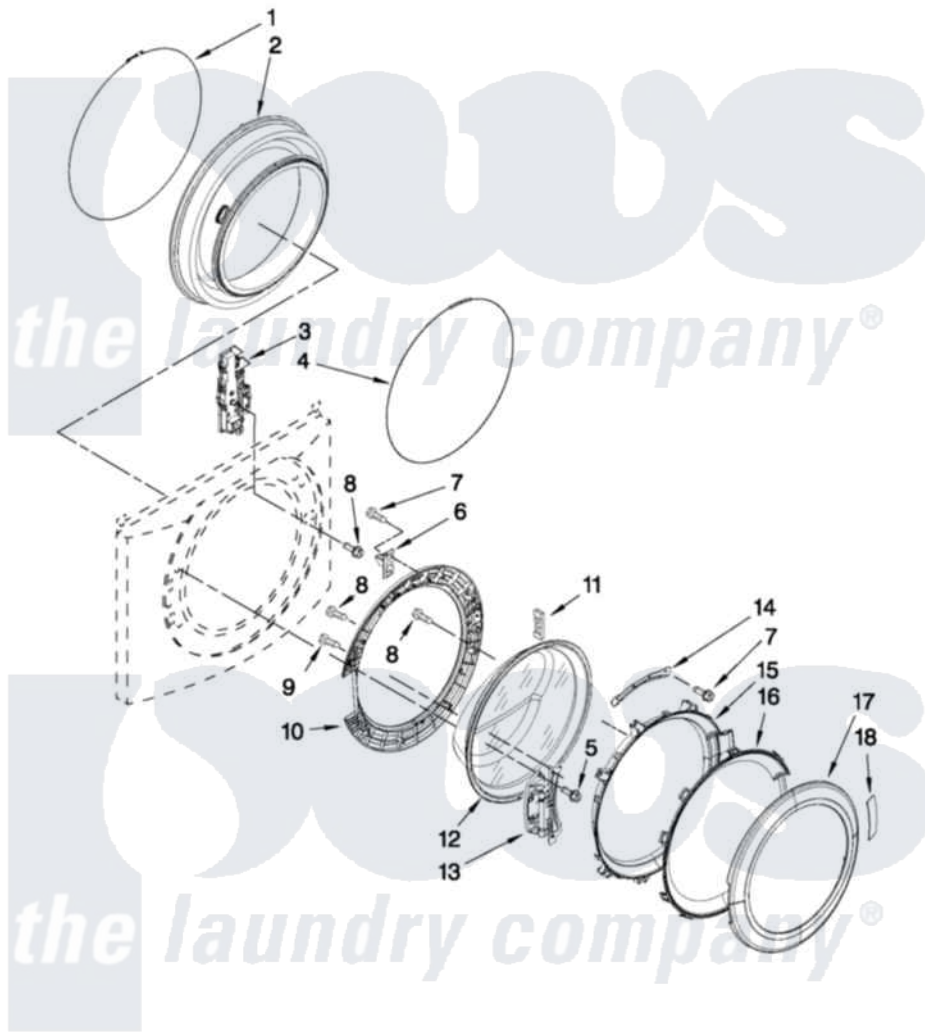

Maytag MHWE450WJ02 02 - DOOR AND LATCH PARTS

DOOR AND LATCH PARTS

For Models: MHWE450WW02, MHWE450WR02, MHWE450WJ02
(White) (Red) (Oxide)

W10411875

FOR ORDERING INFORMATION REFER TO PARTS PRICE LIST

3

Maytag [Residential Maytag MHWE450WJ02 Washer Parts](#) Parts Diagram 02 - DOOR AND LATCH PARTS
Click on the part number to view part

Item	Original Part Number	Replaced By	Status	Part Description
1	8182210			Clamp, Bellow
2	8182119			Bellow
3	8183270			Lock, Door
4	8182211			Clamp, Bellow To Front Panel
5	W10313165			Screw
6	W10217552			Hook, Door
7	8181758	8182214		Screw
8	8181661			Screw, Actuator
9	8181660			Screw
10	8183195			Frame, Door Back Support
11	W10128586			Clamp, Glass Support
12	8181655			Glass, Door
13	8183202			Hinge, Door
14	W10295703			Clamp, Glass
15	8183256			Frame, Door Front Support
16	W10248071	W10153278		Screen, Door