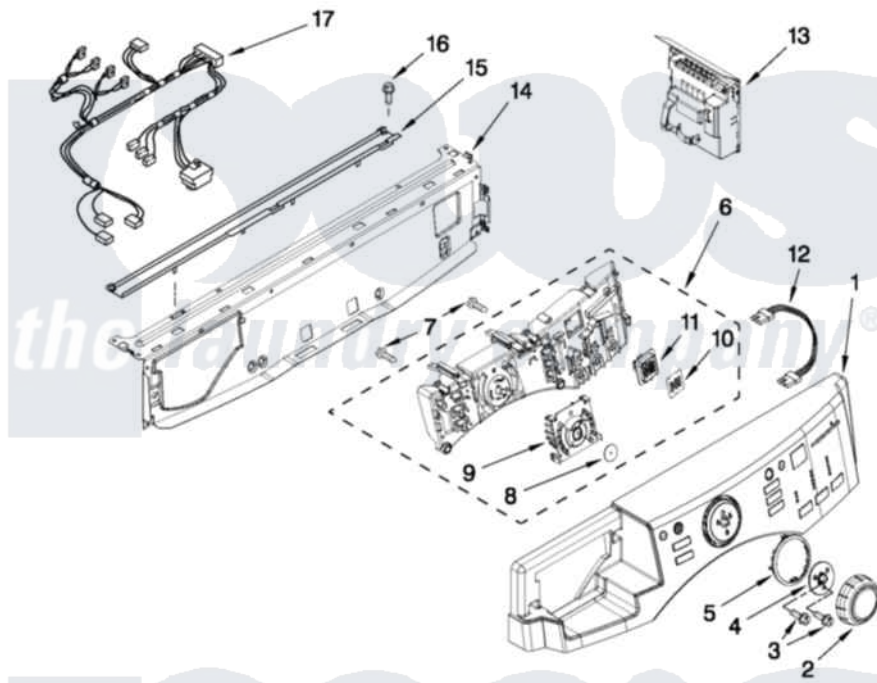

Maytag MHWE450WJ02 03 - CONTROL PANEL PARTS

CONTROL PANEL PARTS

For Models: MHWE450WW02, MHWE450WR02, MHWE450WJ02
(White) (Red) (Oxide)

FOR ORDERING INFORMATION REFER TO PARTS PRICE LIST

4

W10411875

Maytag Residential Maytag MHWE450WJ02 Washer Parts Parts Diagram 03 - CONTROL PANEL PARTS
Click on the part number to view part

Item	Original Part Number	Replaced By	Status	Part Description
1	W10283496			Panel-Control
"	W10283497			Panel-Control
"	W10283499			Panel-Control
2	W10248116	W10164576		Knob, Assembly
3	8181758	8182214		Screw
4	W10248117	W10172298		Bushing, Knob
5	W10248122			Light Guide, Cycle
6	W10391432			User Interface
7	8181661			Screw, Actuator
8	W10248120	8572039		Seal, User Interface
9	W10248121			Light Guide- Cycle, Internal
10	W10248118			Foil-Display
11	W10248119			Light Guide- Display
12	W10283465			Harness, Wiring
13	W10391042			Microcomputer, Machine Control
14	8183203	W10059240		Brace, Front Top

15 [8183204](#)

Channel, Water

16 8181756

[488729](#)

Screw

17 [W10283495](#)

Harness, Wiring